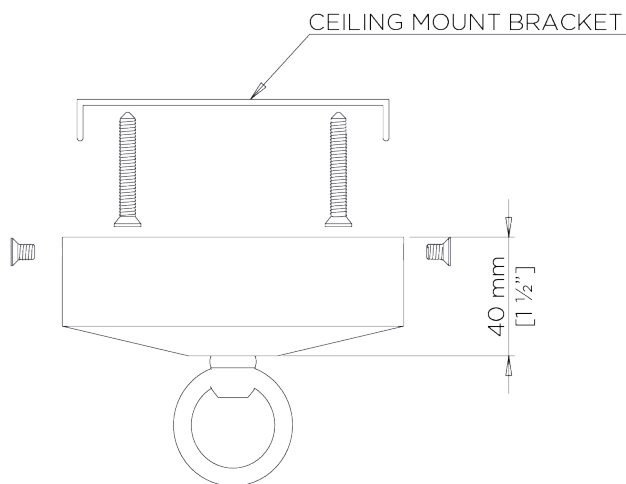

DROPS AVAILABLE
1315mm / Custom

CONSTRUCTED FROM
Nickel plated steel or steel with decorative finish with crystal cubes

WEIGHT
7 kg | 15.4 lbs

RECOMMENDED SHADE
4" Cylinder

MAX WATTAGE
25W

LAMP
6 x Torpedo Type B10 Candelabra Base

VOLTAGE
120V

FINISHES
1 French Brass
2 Nickel

Round Lartigue Chandelier

MCL13

WIDTH
870mm | 34 1/4"

MINIMUM DROP
340mm | 13 1/2"

MAXIMUM DROP
1315mm | 52"

DROPS AVAILABLE
1315mm / Custom