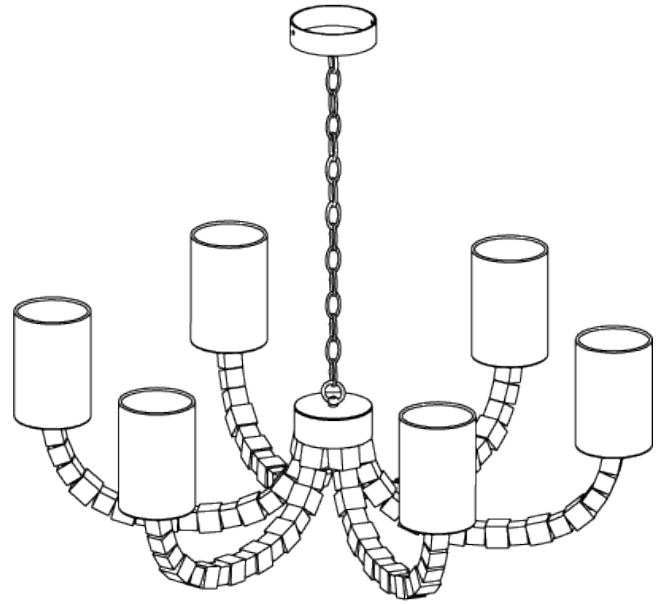

DROPS AVAILABLE
1315mm / Custom

CONSTRUCTED FROM
Nickel plated steel or steel with decorative finish with crystal cubes

WEIGHT
7 kg | 15.4 lbs

RECOMMENDED SHADE
4" Cylinder

MAX WATTAGE
25W

LAMP
6 x Torpedo Type B10 Candelabra Base

VOLTAGE
120V

FINISHES
1 French Brass
2 Nickel

Round Lartigue Chandelier

MCL13

WIDTH
870mm | 34 1/4"

MINIMUM DROP
340mm | 13 1/2"

MAXIMUM DROP
1315mm | 52"

DROPS AVAILABLE
1315mm / Custom

CEILING ROSE DETAIL

© Porta Romana 2022

Dimensions and weights are provided as a guide. All Porta Romana Products are made by hand and variations can occur in some products. The products you are buying or marketing are exclusive designs belonging to Porta Romana. Please do not submit design sheets featuring our products to other manufacturing companies nor to other parties who might. Any manufacturer found to be reproducing Porta Romana products will be breaching copyright law and will be actively pursued