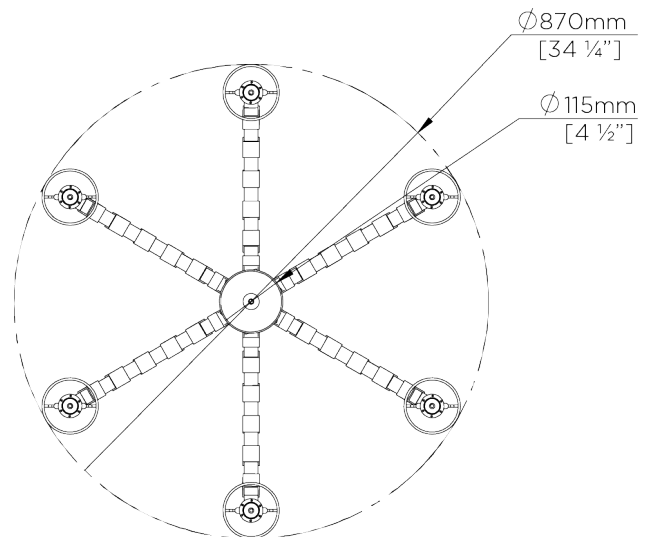

DROPS AVAILABLE
1315mm / Custom

CONSTRUCTED FROM
Nickel plated steel or steel with decorative finish with crystal cubes

WEIGHT
7 kg | 15.4 lbs

RECOMMENDED SHADE
4" Cylinder

MAX WATTAGE
25W

LAMP
6 x Torpedo Type B10 Candelabra Base

VOLTAGE
120V

FINISHES
1 French Brass
2 Nickel

Round Lartigue Chandelier

MCL13

WIDTH
870mm | 34 1/4"

MINIMUM DROP
340mm | 13 1/2"

MAXIMUM DROP
1315mm | 52"

DROPS AVAILABLE
1315mm / Custom