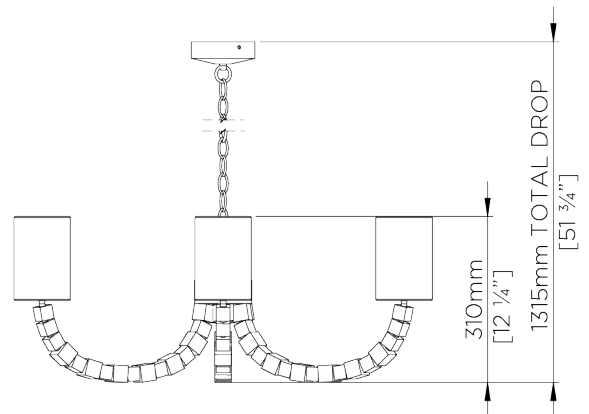

PORTA ROMANA

Round Lartigue Chandelier

MCL13 | French Brass

French Brass with Clear Crystals shown with 4" Cylinder in Putty Silk

WIDTH
870mm | 34 1/4"

MINIMUM DROP
340mm | 13 1/2"

MAXIMUM DROP
1315mm | 52"

DROPS AVAILABLE
1315mm / Custom

CONSTRUCTED FROM
Nickel plated steel or steel with decorative finish with crystal cubes

WEIGHT
7 kg | 15.4 lbs

RECOMMENDED SHADE
4" Cylinder

MAX WATTAGE
25W

LAMP
6 x Torpedo Type B10 Candelabra Base

VOLTAGE
120V

FINISHES
1 French Brass
2 Nickel

Round Lartigue Chandelier

MCL13

WIDTH
870mm | 34 1/4"

MINIMUM DROP
340mm | 13 1/2"

MAXIMUM DROP
1315mm | 52"

DROPS AVAILABLE
1315mm / Custom

CEILING ROSE DETAIL

© Porta Romana 2022

Dimensions and weights are provided as a guide. All Porta Romana Products are made by hand and variations can occur in some products. The products you are buying or marketing are exclusive designs belonging to Porta Romana. Please do not submit design sheets featuring our products to other manufacturing companies nor to other parties who might. Any manufacturer found to be reproducing Porta Romana products will be breaching copyright law and will be actively pursued