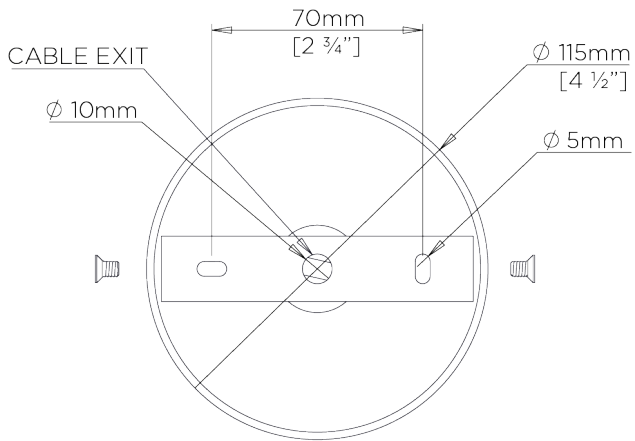

DROPS AVAILABLE
1315mm / Custom

CONSTRUCTED FROM
Nickel plated steel or steel with decorative finish with crystal cubes

WEIGHT
7 kg | 15.4 lbs

RECOMMENDED SHADE
4" Cylinder

MAX WATTAGE
25W

LAMP
6 x Torpedo Type B10 Candelabra Base

VOLTAGE
120V

FINISHES
1 French Brass
2 Nickel

Round Lartigue Chandelier

MCL13

WIDTH
870mm | 34 1/4"

MINIMUM DROP
340mm | 13 1/2"

MAXIMUM DROP
1315mm | 52"

DROPS AVAILABLE
1315mm / Custom