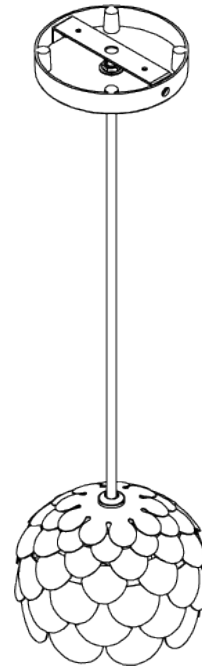

PORTA ROMANA

Rose Pendant Small

MCL70S | Gold

Shown in Gold

WIDTH
145mm | 5 3/4"

CONSTRUCTED FROM
Steel with decorative finish

LAMP
1 x T-4 G-9 Lamp

MINIMUM DROP
345mm | 13 3/4"

WEIGHT
4 kg | 8.8 lbs

VOLTAGE
120V

MAXIMUM DROP
1145mm | 45 1/4"

DROPS AVAILABLE
1145mm / Custom

FINISHES
1 Gold

Rose Pendant Small

MCL70S

WIDTH
145mm | 5 3/4"

MINIMUM DROP
345mm | 13 3/4"

MAXIMUM DROP
1145mm | 45 1/4"

DROPS AVAILABLE
1145mm / Custom

CEILING MOUNT BRACKET

CEILING ROSE DETAIL

© Porta Romana 2022

Dimensions and weights are provided as a guide. All Porta Romana Products are made by hand and variations can occur in some products. The products you are buying or marketing are exclusive designs belonging to Porta Romana. Please do not submit design sheets featuring our products to other manufacturing companies nor to other parties who might. Any manufacturer found to be reproducing Porta Romana products will be breaching copyright law and will be actively pursued