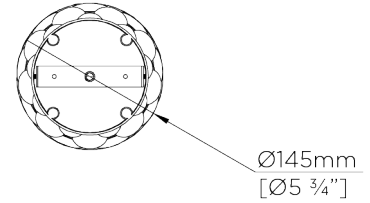

PORTA ROMANA

Rose Pendant Small

MCL70S | Gold

Shown in Gold

WIDTH
145mm | 5 3/4"

CONSTRUCTED FROM
Steel with decorative finish

LAMP
1 x T-4 G-9 Lamp

MINIMUM DROP
345mm | 13 3/4"

WEIGHT
4 kg | 8.8 lbs

VOLTAGE
120V

MAXIMUM DROP
1145mm | 45 1/4"

DROPS AVAILABLE
1145mm / Custom

FINISHES
1 Gold

Rose Pendant Small

MCL70S

WIDTH
145mm | 5 3/4"

MINIMUM DROP
345mm | 13 3/4"

MAXIMUM DROP
1145mm | 45 1/4"

DROPS AVAILABLE
1145mm / Custom

CEILING MOUNT BRACKET

CEILING ROSE DETAIL

© Porta Romana 2022

Dimensions and weights are provided as a guide. All Porta Romana Products are made by hand and variations can occur in some products. The products you are buying or marketing are exclusive designs belonging to Porta Romana. Please do not submit design sheets featuring our products to other manufacturing companies nor to other parties who might. Any manufacturer found to be reproducing Porta Romana products will be breaching copyright law and will be actively pursued