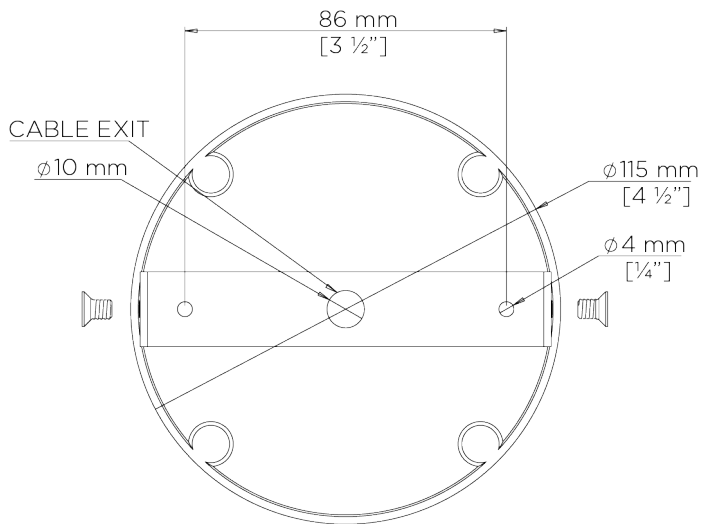

PORTA ROMANA

Rose Pendant Small

MCL70S | Gold

Shown in Gold

WIDTH
145mm | 5 3/4"

CONSTRUCTED FROM
Steel with decorative finish

LAMP
1 x T-4 G-9 Lamp

MINIMUM DROP
345mm | 13 3/4"

WEIGHT
4 kg | 8.8 lbs

VOLTAGE
120V

MAXIMUM DROP
1145mm | 45 1/4"

DROPS AVAILABLE
1145mm / Custom

FINISHES
1 Gold

Rose Pendant Small

MCL70S

WIDTH
145mm | 5 3/4"

MINIMUM DROP
345mm | 13 3/4"

MAXIMUM DROP
1145mm | 45 1/4"

DROPS AVAILABLE
1145mm / Custom

CEILING MOUNT BRACKET

CEILING ROSE DETAIL

© Porta Romana 2022

Dimensions and weights are provided as a guide. All Porta Romana Products are made by hand and variations can occur in some products. The products you are buying or marketing are exclusive designs belonging to Porta Romana. Please do not submit design sheets featuring our products to other manufacturing companies nor to other parties who might. Any manufacturer found to be reproducing Porta Romana products will be breaching copyright law and will be actively pursued