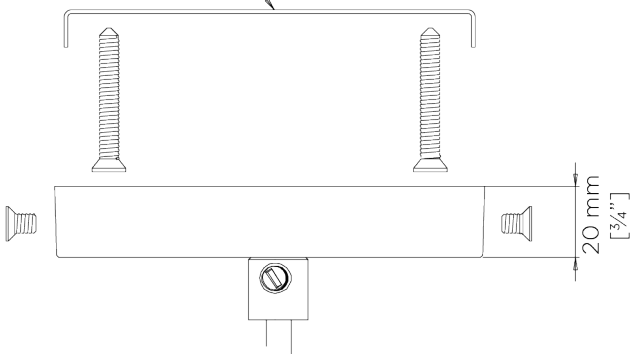

PORTA ROMANA

Rose Pendant Small

MCL70S | Gold

Shown in Gold

WIDTH
145mm | 5 3/4"

CONSTRUCTED FROM
Steel with decorative finish

LAMP
1 x T-4 G-9 Lamp

MINIMUM DROP
345mm | 13 3/4"

WEIGHT
4 kg | 8.8 lbs

VOLTAGE
120V

MAXIMUM DROP
1145mm | 45 1/4"

DROPS AVAILABLE
1145mm / Custom

FINISHES
1 Gold

Rose Pendant Small

MCL70S

WIDTH
145mm | 5 3/4"

MINIMUM DROP
345mm | 13 3/4"

MAXIMUM DROP
1145mm | 45 1/4"

DROPS AVAILABLE
1145mm / Custom

CEILING MOUNT BRACKET

CEILING ROSE DETAIL

© Porta Romana 2022

Dimensions and weights are provided as a guide. All Porta Romana Products are made by hand and variations can occur in some products. The products you are buying or marketing are exclusive designs belonging to Porta Romana. Please do not submit design sheets featuring our products to other manufacturing companies nor to other parties who might. Any manufacturer found to be reproducing Porta Romana products will be breaching copyright law and will be actively pursued