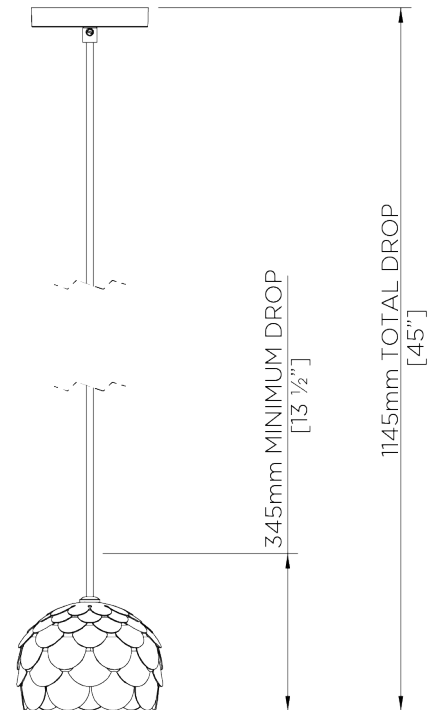

PORTA ROMANA

Rose Pendant Small

MCL70S | Gold

Shown in Gold

WIDTH
145mm | 5 3/4"

CONSTRUCTED FROM
Steel with decorative finish

LAMP
1 x T-4 G-9 Lamp

MINIMUM DROP
345mm | 13 3/4"

WEIGHT
4 kg | 8.8 lbs

VOLTAGE
120V

MAXIMUM DROP
1145mm | 45 1/4"

DROPS AVAILABLE
1145mm / Custom

FINISHES
1 Gold

Rose Pendant Small

MCL70S

WIDTH
145mm | 5 3/4"

MINIMUM DROP
345mm | 13 3/4"

MAXIMUM DROP
1145mm | 45 1/4"

DROPS AVAILABLE
1145mm / Custom

CEILING MOUNT BRACKET

CEILING ROSE DETAIL

© Porta Romana 2022

Dimensions and weights are provided as a guide. All Porta Romana Products are made by hand and variations can occur in some products. The products you are buying or marketing are exclusive designs belonging to Porta Romana. Please do not submit design sheets featuring our products to other manufacturing companies nor to other parties who might. Any manufacturer found to be reproducing Porta Romana products will be breaching copyright law and will be actively pursued