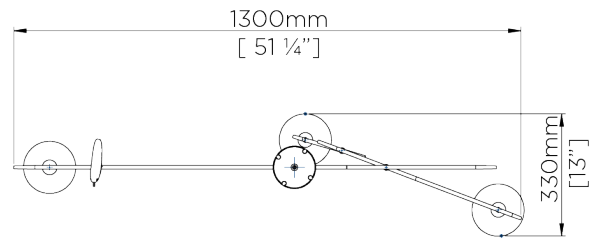

DROPS AVAILABLE
1980mm / Custom

FINISHES
1 Multi
2 Stucco Plaster White

CONSTRUCTED FROM
Painted and twine wrapped steel with
porcelain cast egg

WEIGHT
3.6 kg | 7.92 lbs

MAX WATTAGE
25W

LAMP
3 x T-4 G-9 Lamp

VOLTAGE
120V

Rockin' Robin Ceiling Light Large

MCL79

WIDTH
1300mm | 51 1/4"

DEPTH
330mm | 13"

MINIMUM DROP
980mm | 38 3/4"

MAXIMUM DROP
1980mm | 78"

DROPS AVAILABLE
1980mm / Custom