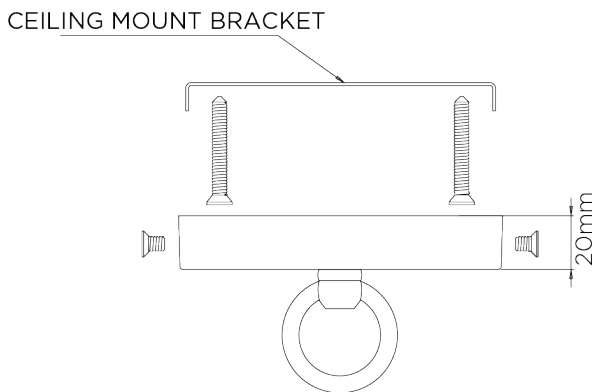

PORTA ROMANA

Rockin' Robin Ceiling Light Large

MCL79 | Stucco Plaster White

Shown in Stucco Plaster White

WIDTH
1300mm | 51 1/4"

DEPTH
330mm | 13"

MINIMUM DROP
980mm | 38 3/4"

MAXIMUM DROP
1980mm | 78"

DROPS AVAILABLE
1980mm / Custom

FINISHES
1 Multi
2 Stucco Plaster White

CONSTRUCTED FROM
Painted and twine wrapped steel with
porcelain cast egg

WEIGHT
3.6 kg | 7.92 lbs

MAX WATTAGE
25W

LAMP
3 x T-4 G-9 Lamp

VOLTAGE
120V

Rockin' Robin Ceiling Light Large

MCL79

WIDTH
1300mm | 51 1/4"

DEPTH
330mm | 13"

MINIMUM DROP
980mm | 38 3/4"

MAXIMUM DROP
1980mm | 78"

DROPS AVAILABLE
1980mm / Custom