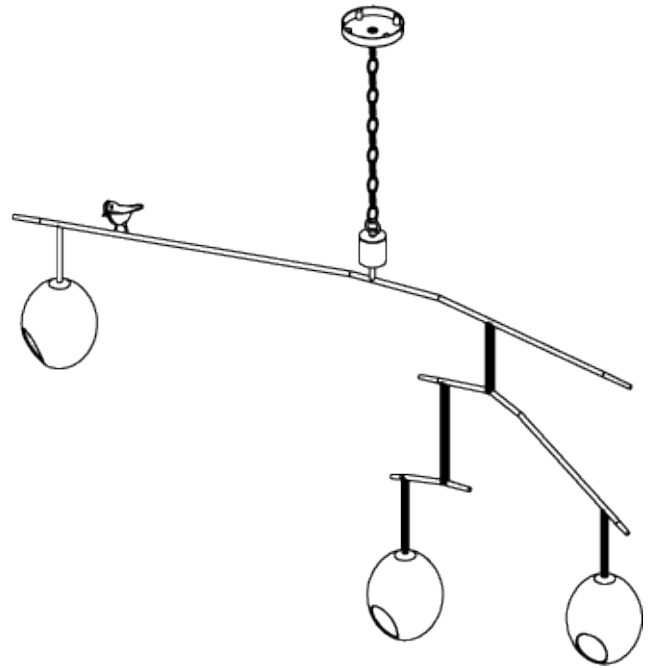

PORTA ROMANA

Rockin' Robin Ceiling Light Large

MCL79 | Stucco Plaster White

Shown in Stucco Plaster White

WIDTH
1300mm | 51 1/4"

DEPTH
330mm | 13"

MINIMUM DROP
980mm | 38 3/4"

MAXIMUM DROP
1980mm | 78"

DROPS AVAILABLE
1980mm / Custom

FINISHES
1 Multi
2 Stucco Plaster White

CONSTRUCTED FROM
Painted and twine wrapped steel with
porcelain cast egg

WEIGHT
3.6 kg | 7.92 lbs

MAX WATTAGE
25W

LAMP
3 x T-4 G-9 Lamp

VOLTAGE
120V

Rockin' Robin Ceiling Light Large

MCL79

WIDTH
1300mm | 51 1/4"

DEPTH
330mm | 13"

MINIMUM DROP
980mm | 38 3/4"

MAXIMUM DROP
1980mm | 78"

DROPS AVAILABLE
1980mm / Custom

CEILING ROSE DETAIL

© Porta Romana 2022

Dimensions and weights are provided as a guide. All Porta Romana Products are made by hand and variations can occur in some products. The products you are buying or marketing are exclusive designs belonging to Porta Romana. Please do not submit design sheets featuring our products to other manufacturing companies nor to other parties who might. Any manufacturer found to be reproducing Porta Romana products will be breaching copyright law and will be actively pursued