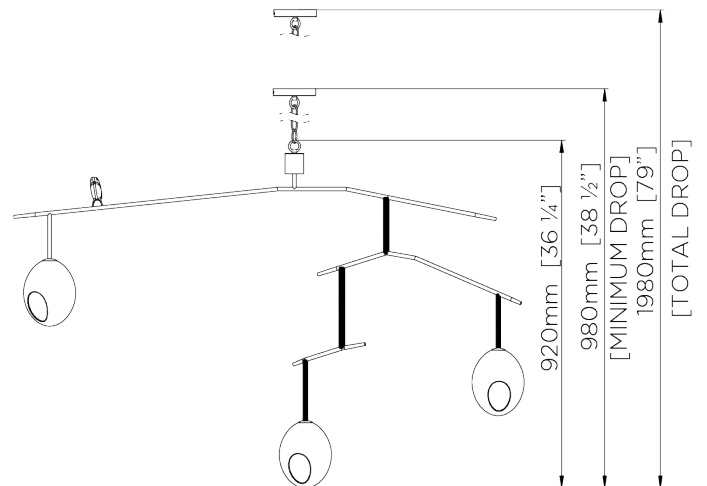

PORTA ROMANA

Rockin' Robin Ceiling Light Large

MCL79 | Stucco Plaster White

Shown in Stucco Plaster White

WIDTH
1300mm | 51 1/4"

DEPTH
330mm | 13"

MINIMUM DROP
980mm | 38 3/4"

MAXIMUM DROP
1980mm | 78"

DROPS AVAILABLE
1980mm / Custom

FINISHES
1 Multi
2 Stucco Plaster White

CONSTRUCTED FROM
Painted and twine wrapped steel with
porcelain cast egg

WEIGHT
3.6 kg | 7.92 lbs

MAX WATTAGE
25W

LAMP
3 x T-4 G-9 Lamp

VOLTAGE
120V

Rockin' Robin Ceiling Light Large

MCL79

WIDTH
1300mm | 51 1/4"

DEPTH
330mm | 13"

MINIMUM DROP
980mm | 38 3/4"

MAXIMUM DROP
1980mm | 78"

DROPS AVAILABLE
1980mm / Custom

CEILING ROSE DETAIL

© Porta Romana 2022

Dimensions and weights are provided as a guide. All Porta Romana Products are made by hand and variations can occur in some products. The products you are buying or marketing are exclusive designs belonging to Porta Romana. Please do not submit design sheets featuring our products to other manufacturing companies nor to other parties who might. Any manufacturer found to be reproducing Porta Romana products will be breaching copyright law and will be actively pursued