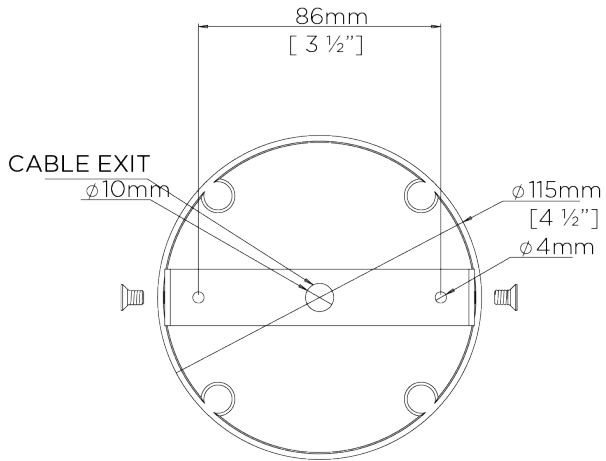

PORTA ROMANA

Rockin' Robin Ceiling Light Large

MCL79 | Stucco Plaster White

Shown in Stucco Plaster White

WIDTH
1300mm | 51 1/4"

DEPTH
330mm | 13"

MINIMUM DROP
980mm | 38 3/4"

MAXIMUM DROP
1980mm | 78"

DROPS AVAILABLE
1980mm / Custom

FINISHES
1 Multi
2 Stucco Plaster White

CONSTRUCTED FROM
Painted and twine wrapped steel with
porcelain cast egg

WEIGHT
3.6 kg | 7.92 lbs

MAX WATTAGE
25W

LAMP
3 x T-4 G-9 Lamp

VOLTAGE
120V

Rockin' Robin Ceiling Light Large

MCL79

WIDTH
1300mm | 51 1/4"

DEPTH
330mm | 13"

MINIMUM DROP
980mm | 38 3/4"

MAXIMUM DROP
1980mm | 78"

DROPS AVAILABLE
1980mm / Custom