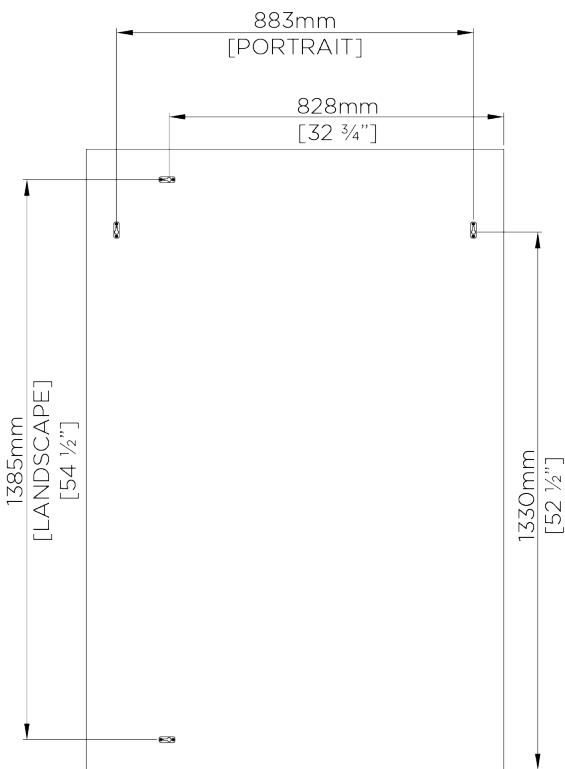

PORTA ROMANA

Riviera Mirror

WM19 | Bronzed

Bronzed shown with Mirror Glass

HEIGHT
1535mm | 60 1/2"

CONSTRUCTED FROM
Wood with decorative finish

WIDTH
1033mm | 40 3/4"

WEIGHT
20 kg | 44 lbs

DEPTH
30mm | 1 1/4"

FINISHES
1 Bronzed

Riviera Mirror

WM19

HEIGHT
1535mm | 60 1/2"

WIDTH
1033mm | 40 3/4"

DEPTH
30mm | 1 1/4"

FRONT