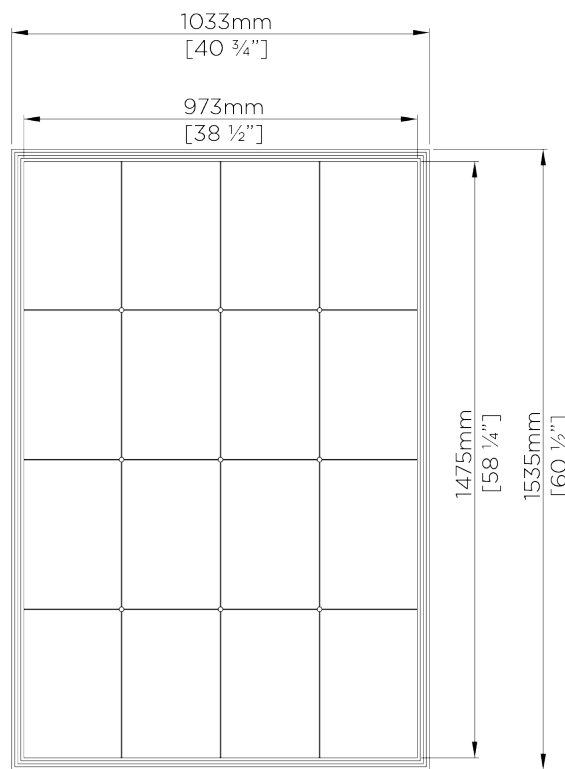

PORTA ROMANA

Riviera Mirror

WM19 | Bronzed

Bronzed shown with Mirror Glass

HEIGHT
1535mm | 60 1/2"

CONSTRUCTED FROM
Wood with decorative finish

WIDTH
1033mm | 40 3/4"

WEIGHT
20 kg | 44 lbs

DEPTH
30mm | 1 1/4"

FINISHES
1 Bronzed

Riviera Mirror

WM19

HEIGHT
1535mm | 60 1/2"

WIDTH
1033mm | 40 3/4"

DEPTH
30mm | 1 1/4"

FRONT