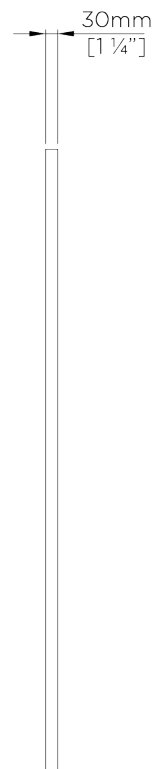

SIDE

We do not recommend pre-drilling holes for wall fixings (this is due to the hand-made nature of each piece)

© Porta Romana 2022

Dimensions and weights are provided as a guide. All Porta Romana Products are made by hand and variations can occur in some products. The products you are buying or marketing are exclusive designs belonging to Porta Romana. Please do not submit design sheets featuring our products to other manufacturing companies nor to other parties who might. Any manufacturer found to be reproducing Porta Romana products will be breaching copyright law and will be actively pursued

PR

PORTAROMANA.COM