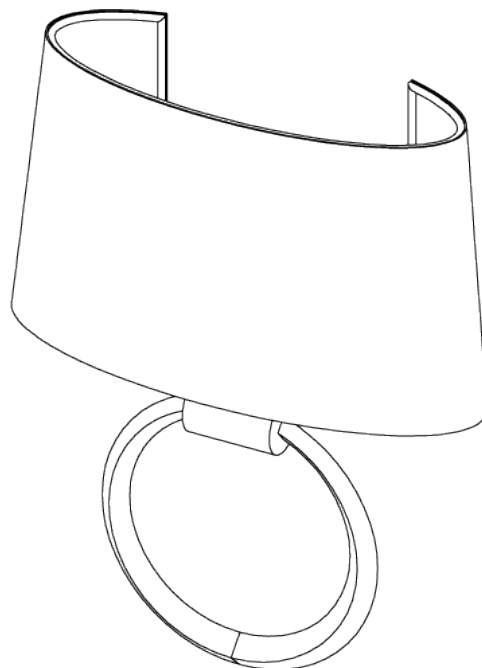

PORTA ROMANA

Ring Wall Light

TWL70 | French Brass

French Brass shown with 10 3/4" Semi Oval in Putty

HEIGHT
315mm | 12 1/2"

HEIGHT WITH SHADE
340mm | 13 1/2"

WIDTH
180mm | 7 1/4"

WIDTH WITH SHADE
273mm | 10 3/4"

CONSTRUCTED FROM
Forged steel with decorative finish

WEIGHT
0.9 kg | 1.98 lbs

PROJECTION
110mm | 4 1/2"

RECOMMENDED SHADE

MAX WATTAGE
25W

LAMP
1 x T-4 G-9 Lamp

VOLTAGE
120V

FINISHES
1 Bronzed
2 Decayed Silver
3 French Brass

Ring Wall Light

TWL70

HEIGHT
315mm | 12 1/2"

HEIGHT WITH SHADE
340mm | 13 1/2"

WIDTH
180mm | 7 1/4"

WIDTH WITH SHADE
273mm | 10 3/4"

© Porta Romana 2022

Dimensions and weights are provided as a guide. All Porta Romana Products are made by hand and variations can occur in some products. The products you are buying or marketing are exclusive designs belonging to Porta Romana. Please do not submit design sheets featuring our products to other manufacturing companies nor to other parties who might. Any manufacturer found to be reproducing Porta Romana products will be breaching copyright law and will be actively pursued