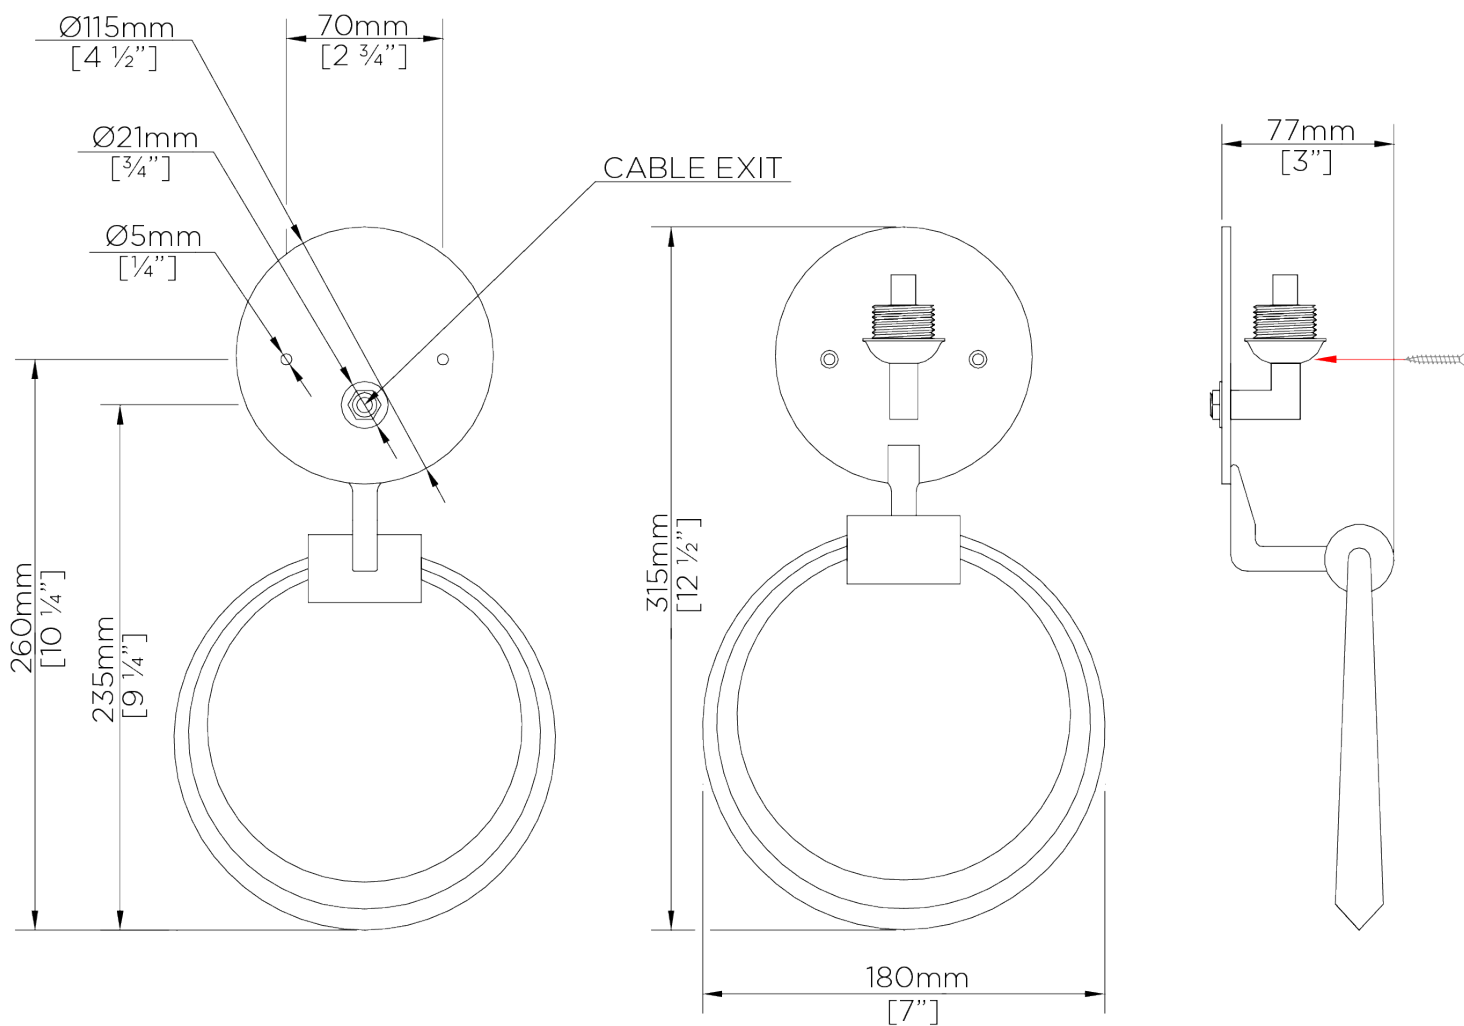

PORTA ROMANA

Ring Wall Light

TWL70 | French Brass

French Brass shown with 10 3/4" Semi Oval in Putty

HEIGHT
315mm | 12 1/2"

HEIGHT WITH SHADE
340mm | 13 1/2"

WIDTH
180mm | 7 1/4"

WIDTH WITH SHADE
273mm | 10 3/4"

CONSTRUCTED FROM
Forged steel with decorative finish

WEIGHT
0.9 kg | 1.98 lbs

PROJECTION
110mm | 4 1/2"

RECOMMENDED SHADE

MAX WATTAGE
25W

LAMP
1 x T-4 G-9 Lamp

VOLTAGE
120V

FINISHES
1 Bronzed
2 Decayed Silver
3 French Brass

Ring Wall Light

TWL70

HEIGHT
315mm | 12 1/2"

HEIGHT WITH SHADE
340mm | 13 1/2"

WIDTH
180mm | 7 1/4"

WIDTH WITH SHADE
273mm | 10 3/4"

© Porta Romana 2022

Dimensions and weights are provided as a guide. All Porta Romana Products are made by hand and variations can occur in some products. The products you are buying or marketing are exclusive designs belonging to Porta Romana. Please do not submit design sheets featuring our products to other manufacturing companies nor to other parties who might. Any manufacturer found to be reproducing Porta Romana products will be breaching copyright law and will be actively pursued