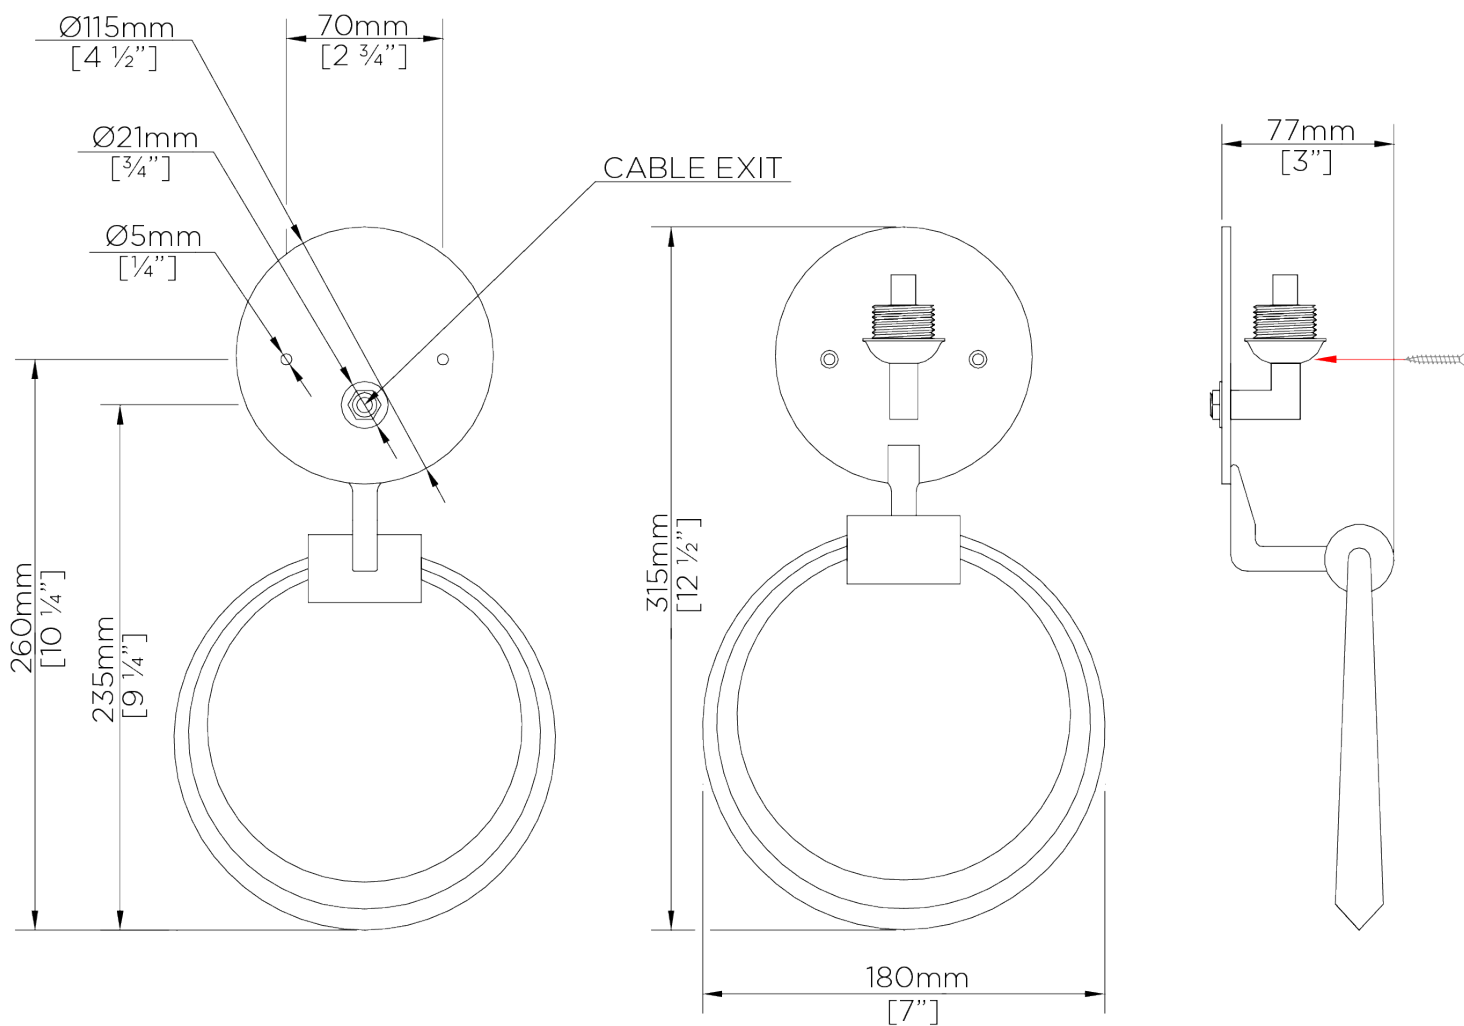

## Ring Wall Light

TWL70 | Decayed Silver

Decayed Silver shown with 10 3/4" Semi Oval in Putty

HEIGHT  
315mm | 12 1/2"

CONSTRUCTED FROM  
Forged steel with decorative finish

RECOMMENDED SHADE

HEIGHT WITH SHADE  
340mm | 13 1/2"

WEIGHT  
0.9 kg | 1.98 lbs

MAX WATTAGE  
25W

WIDTH  
180mm | 7 1/4"

PROJECTION  
110mm | 4 1/2"

LAMP  
1 x T-4 G-9 Lamp

WIDTH WITH SHADE  
273mm | 10 3/4"

VOLTAGE  
120V

# Ring Wall Light

TWL70

HEIGHT  
315mm | 12 1/2"

HEIGHT WITH SHADE  
340mm | 13 1/2"

WIDTH  
180mm | 7 1/4"

WIDTH WITH SHADE  
273mm | 10 3/4"

© Porta Romana 2022

Dimensions and weights are provided as a guide. All Porta Romana Products are made by hand and variations can occur in some products. The products you are buying or marketing are exclusive designs belonging to Porta Romana. Please do not submit design sheets featuring our products to other manufacturing companies nor to other parties who might. Any manufacturer found to be reproducing Porta Romana products will be breaching copyright law and will be actively pursued