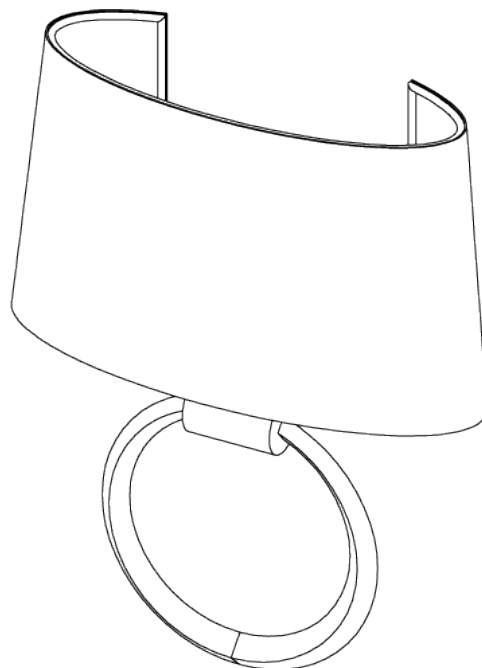

## Ring Wall Light

TWL70 | Decayed Silver

Decayed Silver shown with 10 3/4" Semi Oval in Putty

HEIGHT  
315mm | 12 1/2"

CONSTRUCTED FROM  
Forged steel with decorative finish

RECOMMENDED SHADE

HEIGHT WITH SHADE  
340mm | 13 1/2"

WEIGHT  
0.9 kg | 1.98 lbs

MAX WATTAGE  
25W

WIDTH  
180mm | 7 1/4"

PROJECTION  
110mm | 4 1/2"

LAMP  
1 x T-4 G-9 Lamp

WIDTH WITH SHADE  
273mm | 10 3/4"

VOLTAGE  
120V

# Ring Wall Light

TWL70

HEIGHT  
315mm | 12 1/2"

HEIGHT WITH SHADE  
340mm | 13 1/2"

WIDTH  
180mm | 7 1/4"

WIDTH WITH SHADE  
273mm | 10 3/4"

© Porta Romana 2022

Dimensions and weights are provided as a guide. All Porta Romana Products are made by hand and variations can occur in some products. The products you are buying or marketing are exclusive designs belonging to Porta Romana. Please do not submit design sheets featuring our products to other manufacturing companies nor to other parties who might. Any manufacturer found to be reproducing Porta Romana products will be breaching copyright law and will be actively pursued