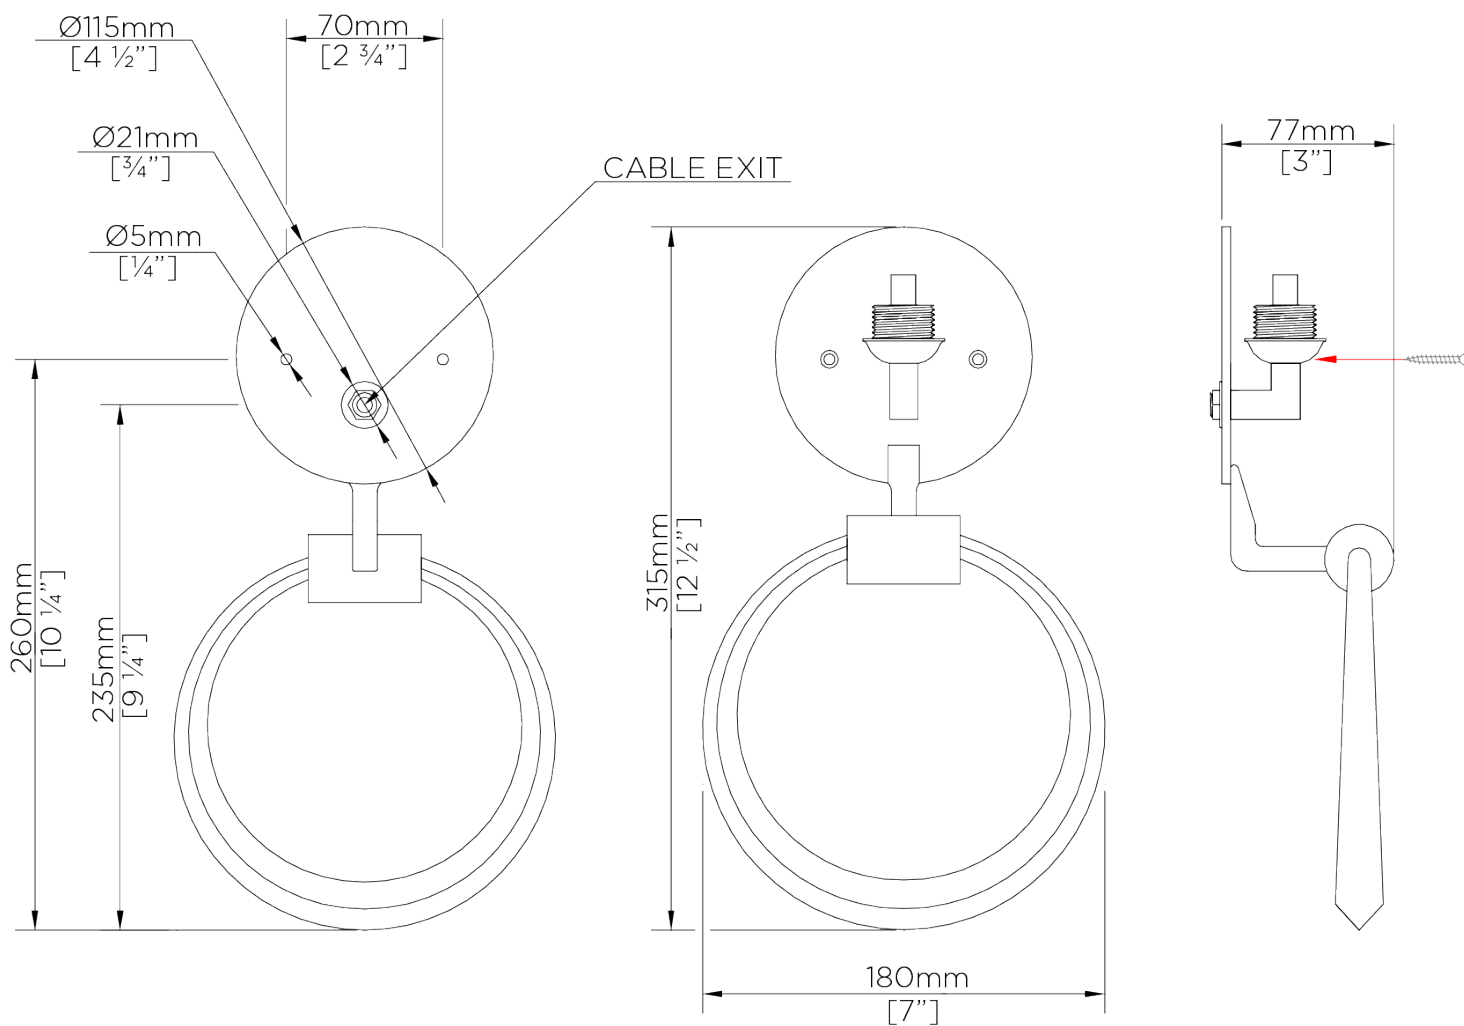

PORTA ROMANA

Ring Wall Light

TWL70 | Bronzed

Bronzed shown with 5.5" Bongo in Natural Linen

HEIGHT
315mm | 12 1/2"

CONSTRUCTED FROM
Forged steel with decorative finish

RECOMMENDED SHADE

HEIGHT WITH SHADE
340mm | 13 1/2"

WEIGHT
0.9 kg | 1.98 lbs

MAX WATTAGE
25W

WIDTH
180mm | 7 1/4"

PROJECTION
110mm | 4 1/2"

LAMP
1 x T-4 G-9 Lamp

WIDTH WITH SHADE
273mm | 10 3/4"

VOLTAGE
120V

FINISHES

- 1 Bronzed
- 2 Decayed Silver
- 3 French Brass

Ring Wall Light

TWL70

HEIGHT
315mm | 12 1/2"

HEIGHT WITH SHADE
340mm | 13 1/2"

WIDTH
180mm | 7 1/4"

WIDTH WITH SHADE
273mm | 10 3/4"

© Porta Romana 2022