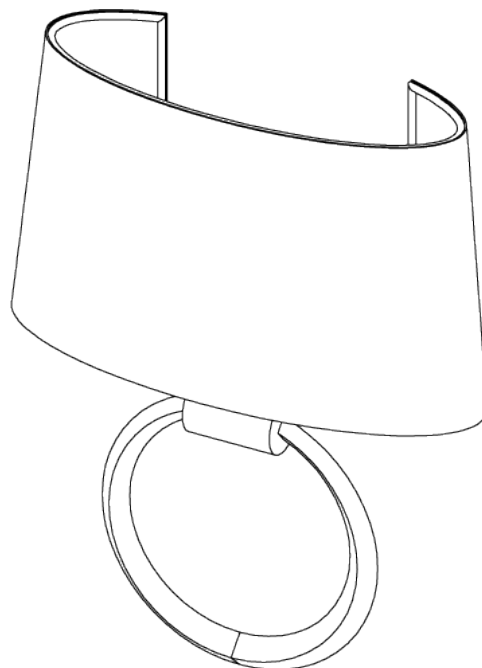

PORTA ROMANA

Ring Wall Light

TWL70 | Bronzed

Bronzed shown with 5.5" Bongo in Natural Linen

HEIGHT
315mm | 12 1/2"

CONSTRUCTED FROM
Forged steel with decorative finish

RECOMMENDED SHADE

HEIGHT WITH SHADE
340mm | 13 1/2"

WEIGHT
0.9 kg | 1.98 lbs

MAX WATTAGE
25W

WIDTH
180mm | 7 1/4"

PROJECTION
110mm | 4 1/2"

LAMP
1 x T-4 G-9 Lamp

WIDTH WITH SHADE
273mm | 10 3/4"

VOLTAGE
120V

FINISHES

- 1 Bronzed
- 2 Decayed Silver
- 3 French Brass

Ring Wall Light

TWL70

HEIGHT
315mm | 12 1/2"

HEIGHT WITH SHADE
340mm | 13 1/2"

WIDTH
180mm | 7 1/4"

WIDTH WITH SHADE
273mm | 10 3/4"

© Porta Romana 2022