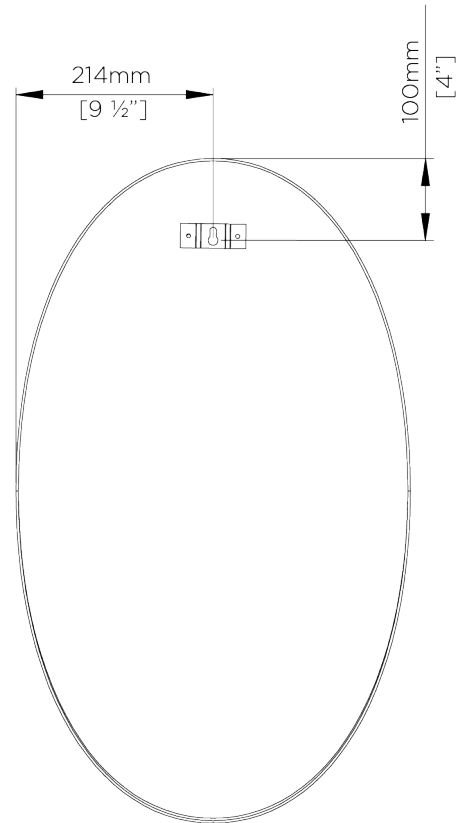

PORTA ROMANA

Reuben Mirror

WM57 | Brass

Shown in Brass

HEIGHT
812mm | 32"

CONSTRUCTED FROM
Brass

WIDTH
482mm | 19"

DEPTH
20mm | 1"

FINISHES
1 Brass

Reuben Mirror

WM57

HEIGHT
812mm | 32"

WIDTH
482mm | 19"

DEPTH
20mm | 1"

[FIXING POINT]

We do not recommend pre-drilling holes for wall fixings (this is due to the hand-made nature of each piece)