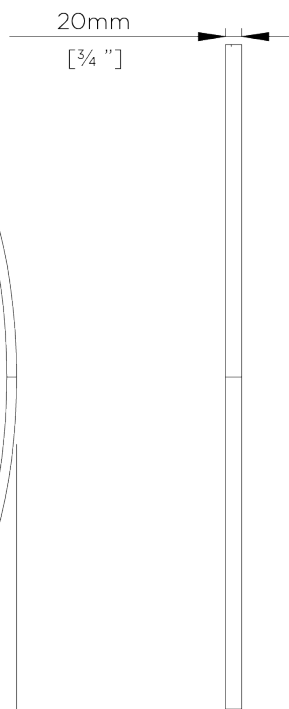

PORTA ROMANA

Reuben Mirror

WM57 | Brass

Shown in Brass

HEIGHT
812mm | 32"

CONSTRUCTED FROM
Brass

WIDTH
482mm | 19"

DEPTH
20mm | 1"

FINISHES
1 Brass

Reuben Mirror

WM57

HEIGHT
812mm | 32"

WIDTH
482mm | 19"

DEPTH
20mm | 1"

[FIXING POINT]

We do not recommend pre-drilling holes for wall fixings (this is due to the hand-made nature of each piece)