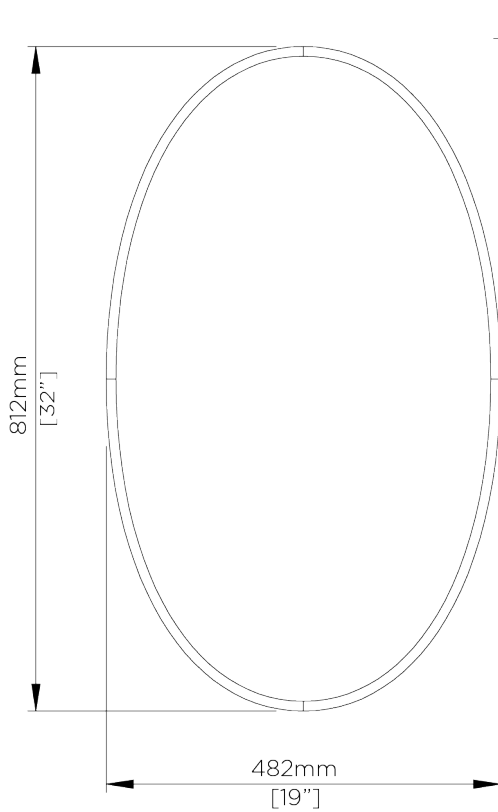

PORTA ROMANA

Reuben Mirror

WM57 | Brass

Shown in Brass

HEIGHT
812mm | 32"

CONSTRUCTED FROM
Brass

WIDTH
482mm | 19"

DEPTH
20mm | 1"

FINISHES
1 Brass

Reuben Mirror

WM57

HEIGHT
812mm | 32"

WIDTH
482mm | 19"

DEPTH
20mm | 1"

[FIXING POINT]

We do not recommend pre-drilling holes for wall fixings (this is due to the hand-made nature of each piece)