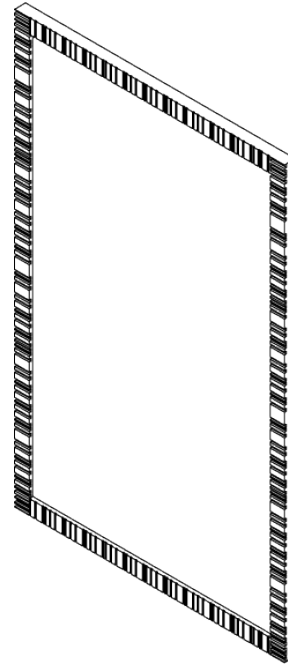

## Rectangular Trevose Small

WM31S | French Brass

Shown in French Brass

HEIGHT  
1190mm | 47"

CONSTRUCTED FROM  
Cast composite with decorative  
finish

WIDTH  
745mm | 29 1/2"

WEIGHT  
13 kg | 28.6 lbs

DEPTH  
30mm | 1 1/4"

# Rectangular Trevoze Small WM31S

HEIGHT  
1190mm | 47"

WIDTH  
745mm | 29 1/2"

DEPTH  
30mm | 1 1/4"

FRONT

SIDE

BACK

It is not recommended to pre-drill holes for wall fixings (this is due to the hand-made nature of each piece)