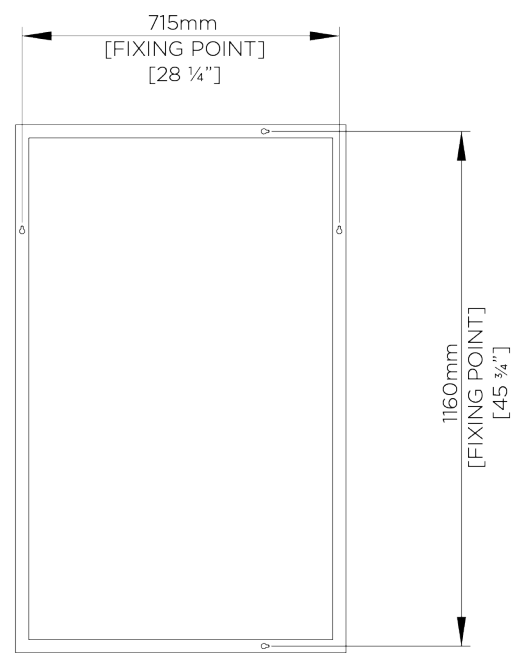

## Rectangular Trevose Small

WM31S | French Brass

Shown in French Brass

HEIGHT  
1190mm | 47"

CONSTRUCTED FROM  
Cast composite with decorative  
finish

WIDTH  
745mm | 29 1/2"

WEIGHT  
13 kg | 28.6 lbs

DEPTH  
30mm | 1 1/4"

# Rectangular Trevoze Small WM31S

HEIGHT  
1190mm | 47"

WIDTH  
745mm | 29 1/2"

DEPTH  
30mm | 1 1/4"

FRONT

SIDE

BACK

It is not recommended to pre-drill holes for wall fixings (this is due to the hand-made nature of each piece)