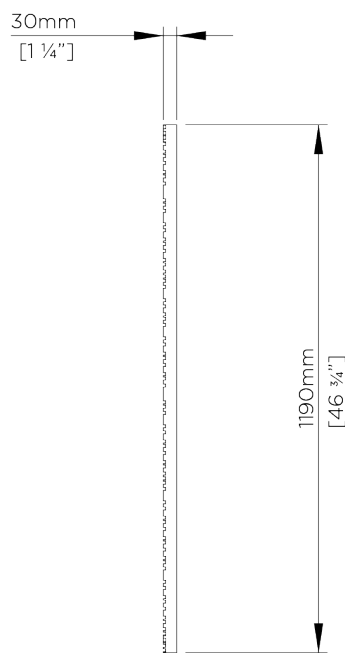

## Rectangular Trevose Small

WM31S | French Brass

Shown in French Brass

HEIGHT  
1190mm | 47"

CONSTRUCTED FROM  
Cast composite with decorative  
finish

WIDTH  
745mm | 29 1/2"

WEIGHT  
13 kg | 28.6 lbs

DEPTH  
30mm | 1 1/4"

# Rectangular Trevoze Small WM31S

HEIGHT  
1190mm | 47"

WIDTH  
745mm | 29 1/2"

DEPTH  
30mm | 1 1/4"

FRONT

SIDE

BACK

It is not recommended to pre-drill holes for wall fixings (this is due to the hand-made nature of each piece)