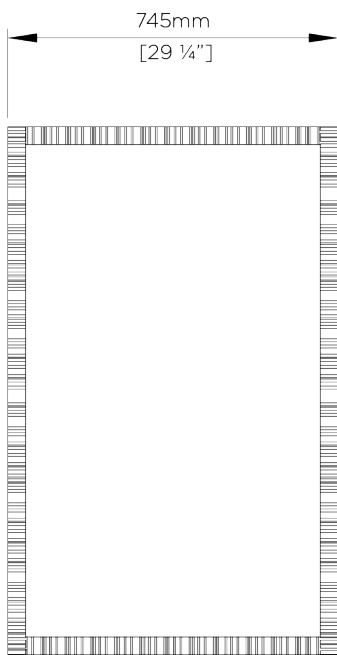

## Rectangular Trevose Small

WM31S | French Brass

Shown in French Brass

HEIGHT  
1190mm | 47"

CONSTRUCTED FROM  
Cast composite with decorative  
finish

WIDTH  
745mm | 29 1/2"

WEIGHT  
13 kg | 28.6 lbs

DEPTH  
30mm | 1 1/4"

# Rectangular Trevoze Small WM31S

HEIGHT  
1190mm | 47"

WIDTH  
745mm | 29 1/2"

DEPTH  
30mm | 1 1/4"

FRONT

SIDE

BACK

It is not recommended to pre-drill holes for wall fixings (this is due to the hand-made nature of each piece)