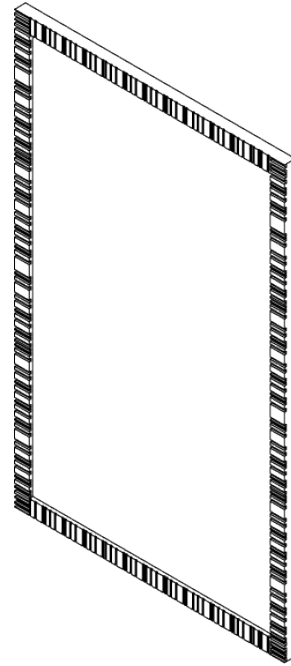

PORTA ROMANA

Rectangular Trevose Small

WM31S | Burnt Silver

Shown in Burnt Silver

HEIGHT
1190mm | 47"

CONSTRUCTED FROM
Cast composite with decorative
finish

WIDTH
745mm | 29 1/2"

WEIGHT
13 kg | 28.6 lbs

DEPTH
30mm | 1 1/4"

FINISHES
1 Burnt Silver
2 French Brass

Rectangular Trevoze Small WM31S

HEIGHT
1190mm | 47"

WIDTH
745mm | 29 1/2"

DEPTH
30mm | 1 1/4"

FRONT

SIDE