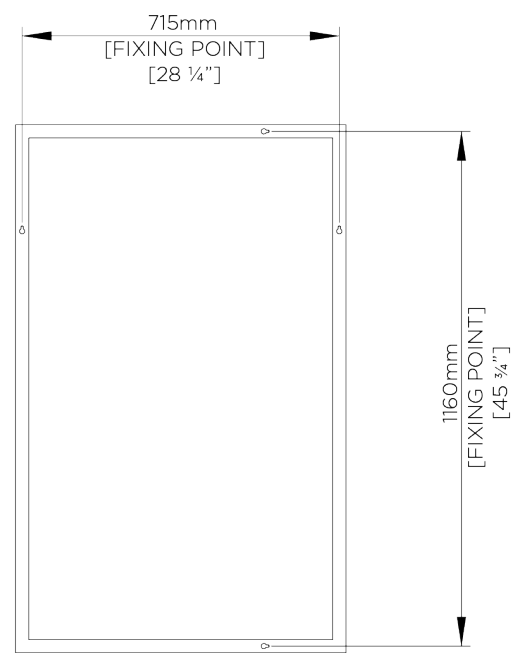

PORTA ROMANA

Rectangular Trevose Small

WM31S | Burnt Silver

Shown in Burnt Silver

HEIGHT
1190mm | 47"

CONSTRUCTED FROM
Cast composite with decorative
finish

WIDTH
745mm | 29 1/2"

WEIGHT
13 kg | 28.6 lbs

DEPTH
30mm | 1 1/4"

FINISHES
1 Burnt Silver
2 French Brass

Rectangular Trevoze Small WM31S

HEIGHT
1190mm | 47"

WIDTH
745mm | 29 1/2"

DEPTH
30mm | 1 1/4"

FRONT

SIDE