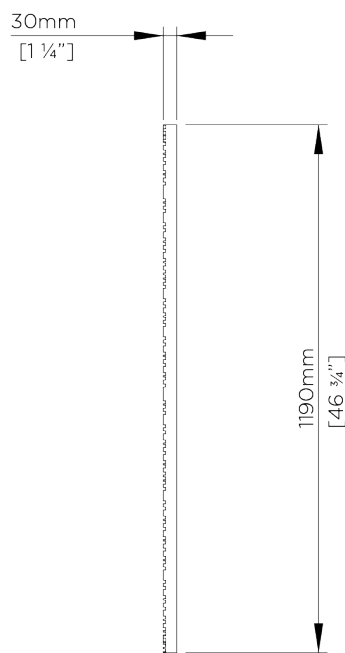

PORTA ROMANA

Rectangular Trevose Small

WM31S | Burnt Silver

Shown in Burnt Silver

HEIGHT
1190mm | 47"

CONSTRUCTED FROM
Cast composite with decorative
finish

WIDTH
745mm | 29 1/2"

WEIGHT
13 kg | 28.6 lbs

DEPTH
30mm | 1 1/4"

FINISHES
1 Burnt Silver
2 French Brass

Rectangular Trevoze Small WM31S

HEIGHT
1190mm | 47"

WIDTH
745mm | 29 1/2"

DEPTH
30mm | 1 1/4"

FRONT

SIDE