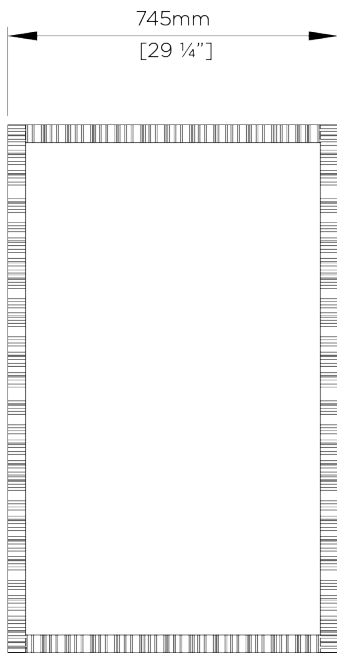

PORTA ROMANA

Rectangular Trevose Small

WM31S | Burnt Silver

Shown in Burnt Silver

HEIGHT
1190mm | 47"

CONSTRUCTED FROM
Cast composite with decorative
finish

WIDTH
745mm | 29 1/2"

WEIGHT
13 kg | 28.6 lbs

DEPTH
30mm | 1 1/4"

FINISHES
1 Burnt Silver
2 French Brass

Rectangular Trevoze Small WM31S

HEIGHT
1190mm | 47"

WIDTH
745mm | 29 1/2"

DEPTH
30mm | 1 1/4"

FRONT

SIDE