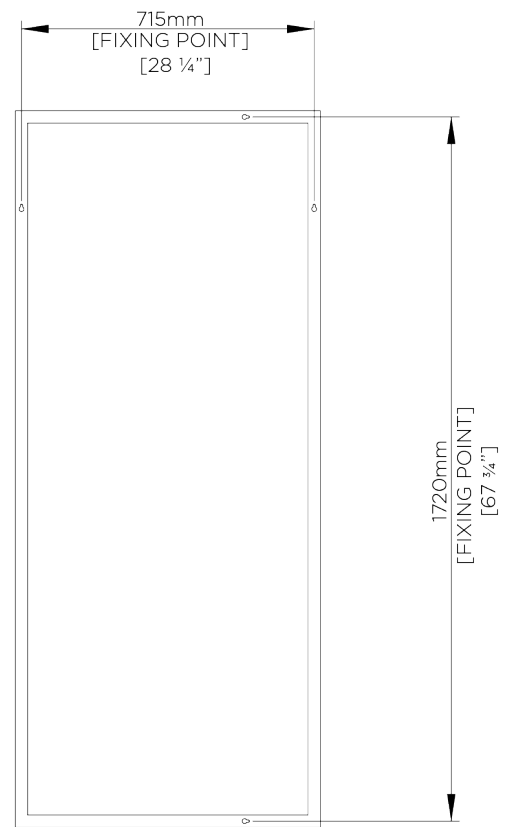

## Rectangular Trevose Large

WM31L | French Brass

Shown in French Brass

HEIGHT  
1750mm | 69"

CONSTRUCTED FROM  
Cast composite with decorative  
finish

WIDTH  
745mm | 29 1/2"

WEIGHT  
20.7 kg | 45.54 lbs

DEPTH  
30mm | 1 1/4"

# Rectangular Trevoze Large WM31L

HEIGHT  
1750mm | 69"

WIDTH  
745mm | 29 1/2"

DEPTH  
30mm | 1 1/4"

FRONT

SIDE

BACK

It is not recommended to pre-drill holes  
for wall fixings (this is due to the  
hand-made nature of each piece)