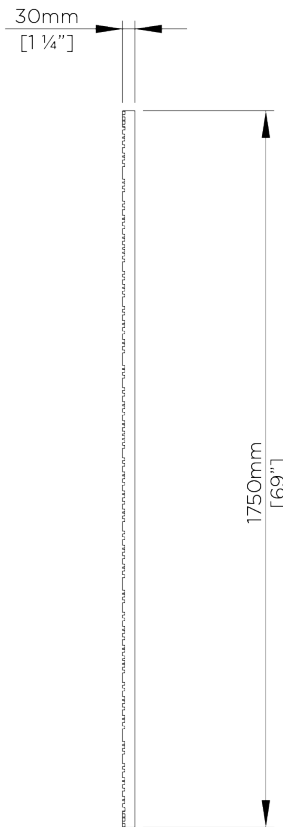

## Rectangular Trevose Large

WM31L | French Brass

Shown in French Brass

HEIGHT  
1750mm | 69"

CONSTRUCTED FROM  
Cast composite with decorative  
finish

WIDTH  
745mm | 29 1/2"

WEIGHT  
20.7 kg | 45.54 lbs

DEPTH  
30mm | 1 1/4"

# Rectangular Trevoze Large WM31L

HEIGHT  
1750mm | 69"

WIDTH  
745mm | 29 1/2"

DEPTH  
30mm | 1 1/4"

FRONT

SIDE

BACK

It is not recommended to pre-drill holes  
for wall fixings (this is due to the  
hand-made nature of each piece)