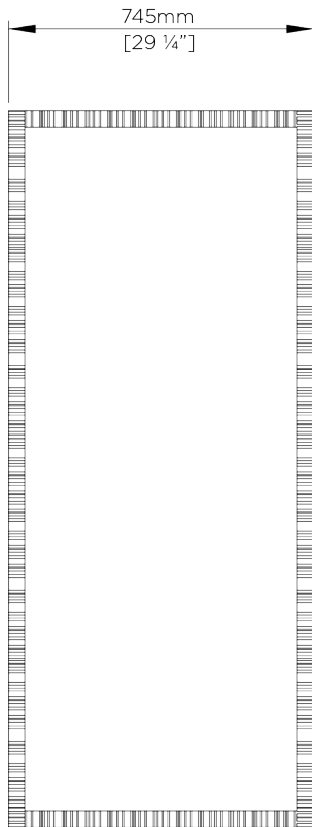

## Rectangular Trevose Large

WM31L | French Brass

Shown in French Brass

HEIGHT  
1750mm | 69"

CONSTRUCTED FROM  
Cast composite with decorative  
finish

WIDTH  
745mm | 29 1/2"

WEIGHT  
20.7 kg | 45.54 lbs

DEPTH  
30mm | 1 1/4"

# Rectangular Trevoze Large WM31L

HEIGHT  
1750mm | 69"

WIDTH  
745mm | 29 1/2"

DEPTH  
30mm | 1 1/4"

FRONT

SIDE

BACK

It is not recommended to pre-drill holes  
for wall fixings (this is due to the  
hand-made nature of each piece)