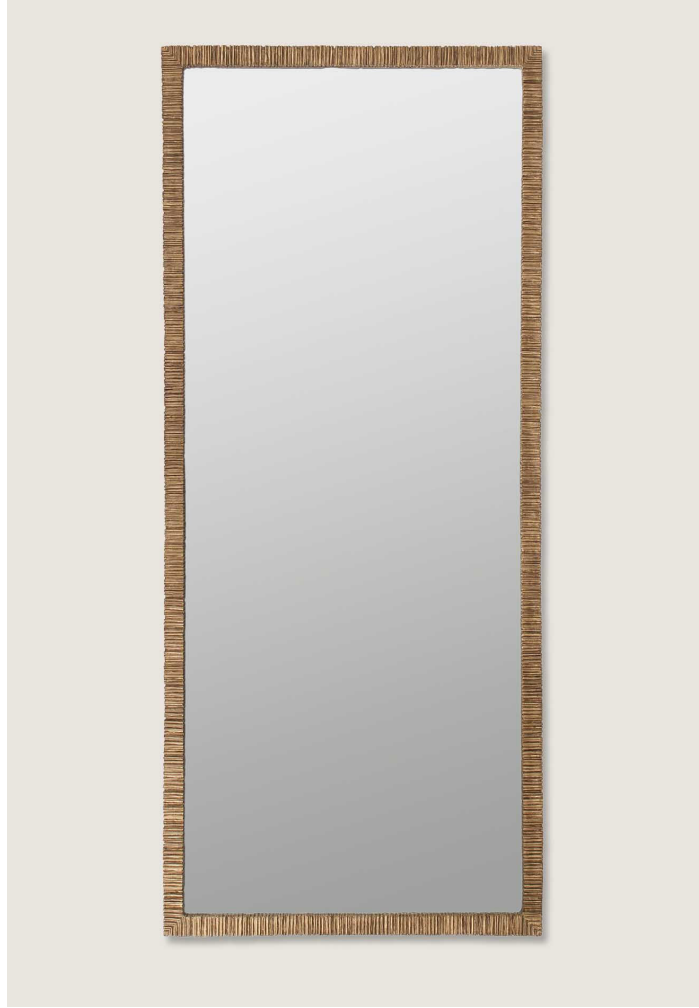

# PORTA ROMANA

## Rectangular Trevose Large

WM31L | French Brass

Shown in French Brass

HEIGHT  
1750mm | 69"

CONSTRUCTED FROM  
Cast composite with decorative  
finish

WIDTH  
745mm | 29 1/2"

WEIGHT  
20.7 kg | 45.54 lbs

DEPTH  
30mm | 1 1/4"

# Rectangular Trevoze Large WM31L

HEIGHT  
1750mm | 69"

WIDTH  
745mm | 29 1/2"

DEPTH  
30mm | 1 1/4"

FRONT

SIDE

BACK

It is not recommended to pre-drill holes  
for wall fixings (this is due to the  
hand-made nature of each piece)