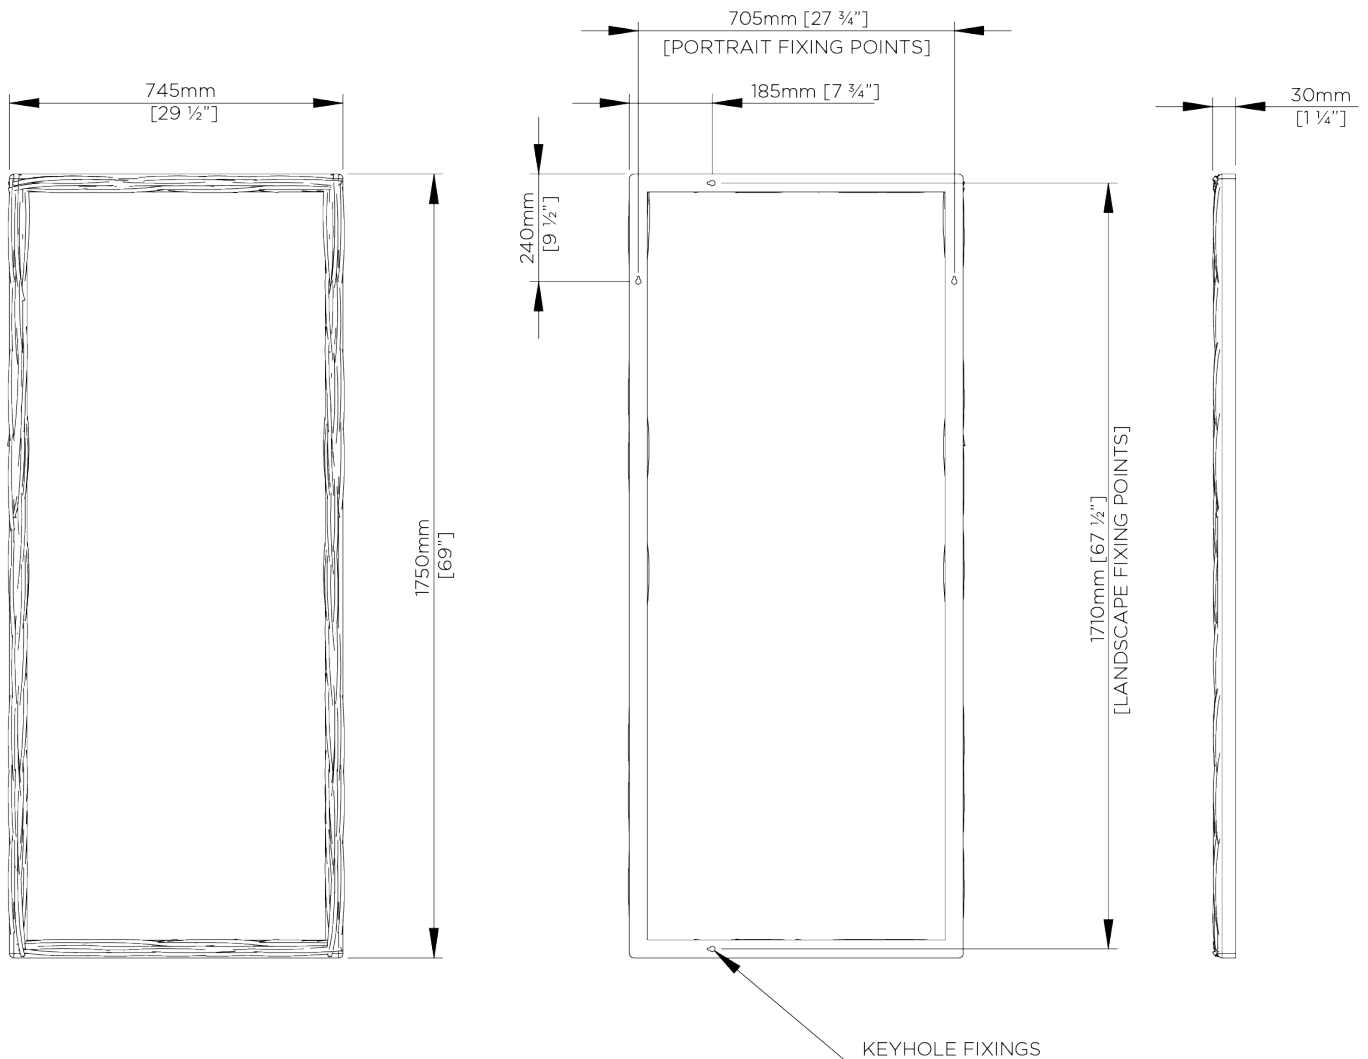

PORTA ROMANA

Rectangle Laurel Mirror

WM24R | New Bronze

Shown in New Bronze

HEIGHT
1750mm | 69"

CONSTRUCTED FROM
Cast composite with decorative
finish

WIDTH
745mm | 29 1/2"

DEPTH
30mm | 1 1/4"

FINISHES
1 New Bronze
2 French Brass

Rectangle Laurel Mirror WM24R

HEIGHT
1750mm | 69"

WIDTH
745mm | 29 1/2"

DEPTH
30mm | 1 1/4"

© Porta Romana 2022

Dimensions and weights are provided as a guide. All Porta Romana Products are made by hand and variations can occur in some products. The products you are buying or marketing are exclusive designs belonging to Porta Romana. Please do not submit design sheets featuring our products to other manufacturing companies nor to other parties who might. Any manufacturer found to be reproducing Porta Romana products will be breaching copyright law and will be actively pursued