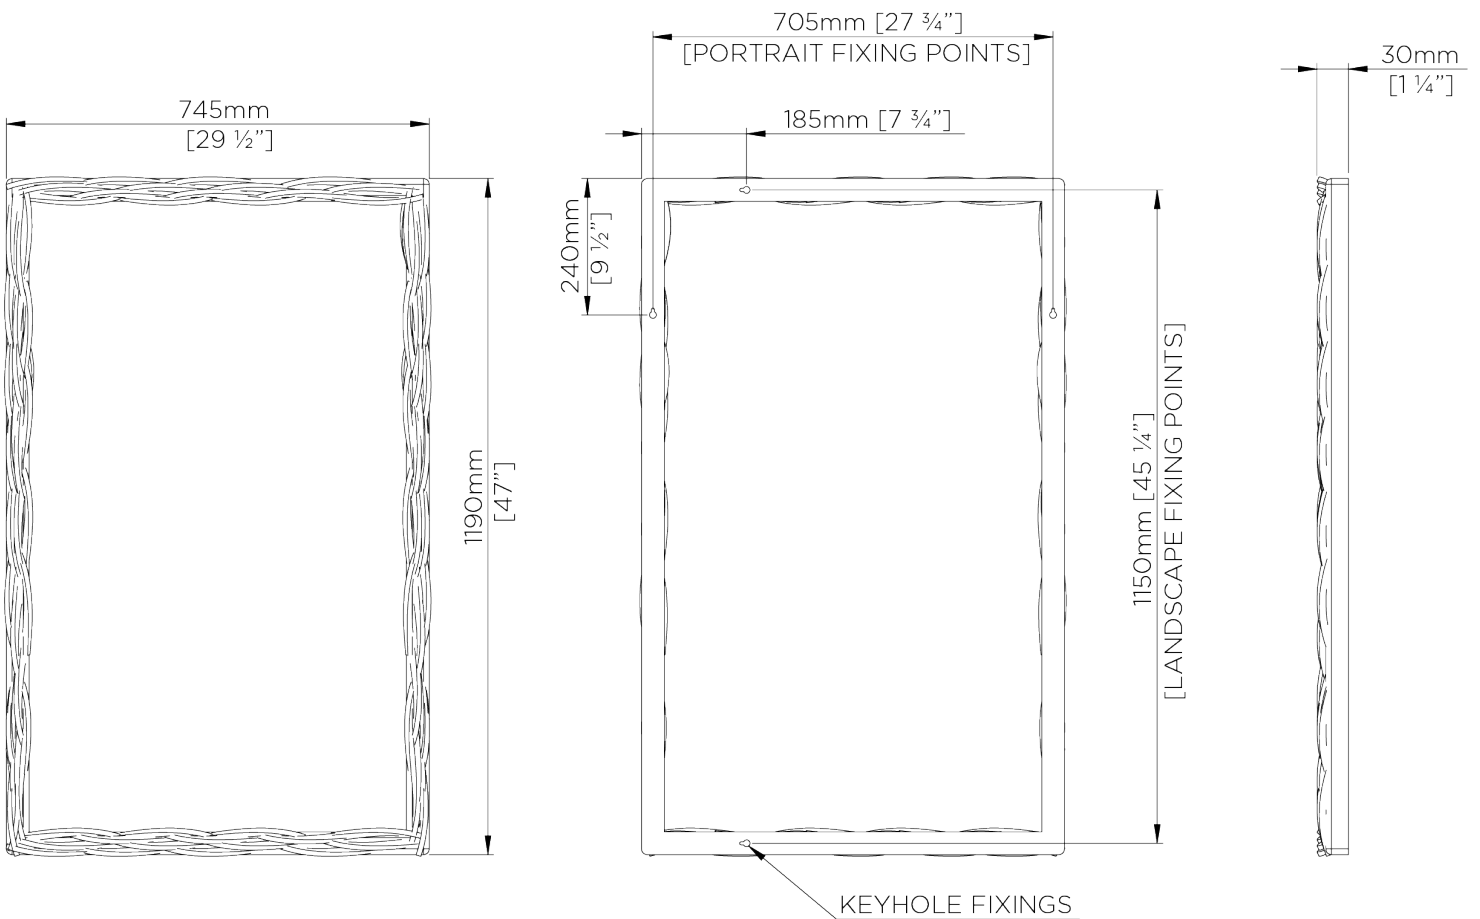

## Rectangle Laurel Mirror Small

WM24RS | New Bronze

Shown in New Bronze

HEIGHT  
1190mm | 47"

CONSTRUCTED FROM  
Cast composite with decorative  
finish

WIDTH  
745mm | 29 1/2"

DEPTH  
30mm | 1 1/4"

FINISHES  
1 French Brass  
2 New Bronze

# Rectangle Laurel Mirror Small WM24RS

HEIGHT  
1190mm | 47"

WIDTH  
745mm | 29 1/2"

DEPTH  
30mm | 1 1/4"

© Porta Romana 2022

Dimensions and weights are provided as a guide. All Porta Romana Products are made by hand and variations can occur in some products. The products you are buying or marketing are exclusive designs belonging to Porta Romana. Please do not submit design sheets featuring our products to other manufacturing companies nor to other parties who might. Any manufacturer found to be reproducing Porta Romana products will be breaching copyright law and will be actively pursued