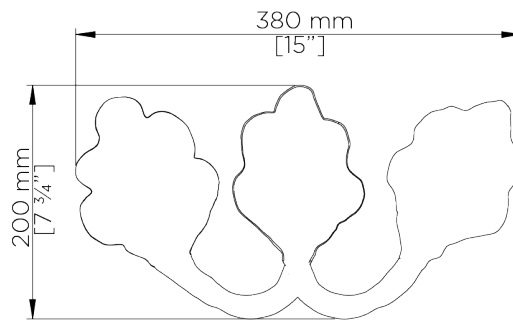

PORTA ROMANA

Pip Wall Light

TWL123 | Plaster White

Plaster White

HEIGHT
200mm | 8"

WIDTH
380mm | 15"

CONSTRUCTED FROM
Cast composite with decorative
finish

WEIGHT
0.7 kg | 1.54 lbs

PROJECTION
85mm | 3 1/2"

LAMP
LED Supplied Fitted

VOLTAGE
120V

FINISHES
1 Plaster White

Pip Wall Light

TWL123

HEIGHT
200mm | 8"

WIDTH
380mm | 15"