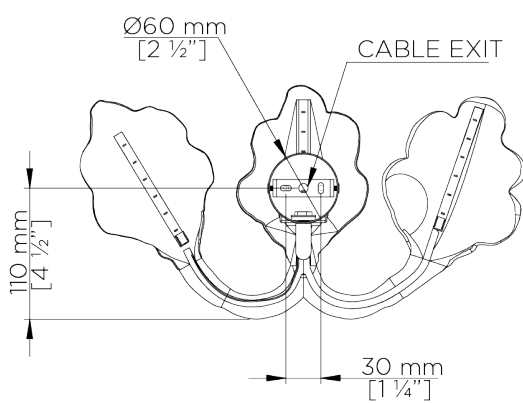

PORTA ROMANA

Pip Wall Light

TWL123 | Plaster White

Plaster White

HEIGHT
200mm | 8"

WIDTH
380mm | 15"

CONSTRUCTED FROM
Cast composite with decorative
finish

WEIGHT
0.7 kg | 1.54 lbs

PROJECTION
85mm | 3 1/2"

LAMP
LED Supplied Fitted

VOLTAGE
120V

FINISHES
1 Plaster White

Pip Wall Light

TWL123

HEIGHT
200mm | 8"

WIDTH
380mm | 15"