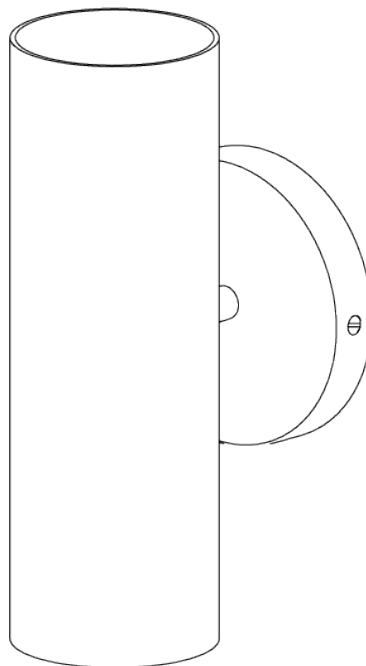

PORTA ROMANA

Pillar Wall Light

SWL09 | French Brass

Shown in French Brass

HEIGHT
240mm | 9 1/2"

CONSTRUCTED FROM
Steel and Brass with a decorative finish

MAX WATTAGE
25W

WIDTH
80mm | 3 1/4"

WEIGHT
1.5 kg | 3.3 lbs

LAMP
2 x T-4 G-9 Lamp

PROJECTION
155mm | 6 1/4"

VOLTAGE
120V

FINISHES
1 Burnt Silver
2 Bronzed
3 French Brass

Pillar Wall Light

SWL09

HEIGHT
240mm | 9 1/2"

WIDTH
80mm | 3 1/4"

© Porta Romana 2022

Dimensions and weights are provided as a guide. All Porta Romana Products are made by hand and variations can occur in some products. The products you are buying or marketing are exclusive designs belonging to Porta Romana. Please do not submit design sheets featuring our products to other manufacturing companies nor to other parties who might. Any manufacturer found to be reproducing Porta Romana products will be breaching copyright law and will be actively pursued