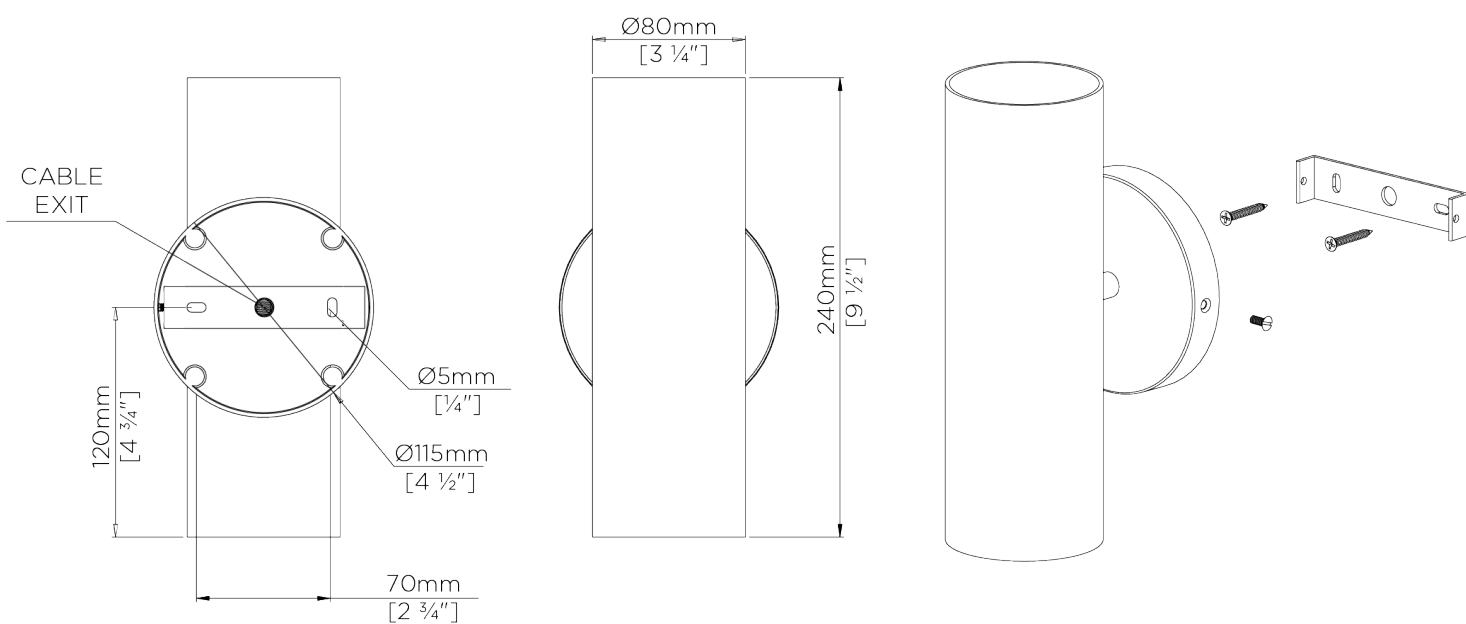

PORTA ROMANA

Pillar Wall Light

SWL09 | French Brass

Shown in French Brass

HEIGHT
240mm | 9 1/2"

CONSTRUCTED FROM
Steel and Brass with a decorative finish

MAX WATTAGE
25W

WIDTH
80mm | 3 1/4"

WEIGHT
1.5 kg | 3.3 lbs

LAMP
2 x T-4 G-9 Lamp

PROJECTION
155mm | 6 1/4"

VOLTAGE
120V

FINISHES
1 Burnt Silver
2 Bronzed
3 French Brass

Pillar Wall Light

SWL09

HEIGHT
240mm | 9 1/2"

WIDTH
80mm | 3 1/4"

© Porta Romana 2022

Dimensions and weights are provided as a guide. All Porta Romana Products are made by hand and variations can occur in some products. The products you are buying or marketing are exclusive designs belonging to Porta Romana. Please do not submit design sheets featuring our products to other manufacturing companies nor to other parties who might. Any manufacturer found to be reproducing Porta Romana products will be breaching copyright law and will be actively pursued