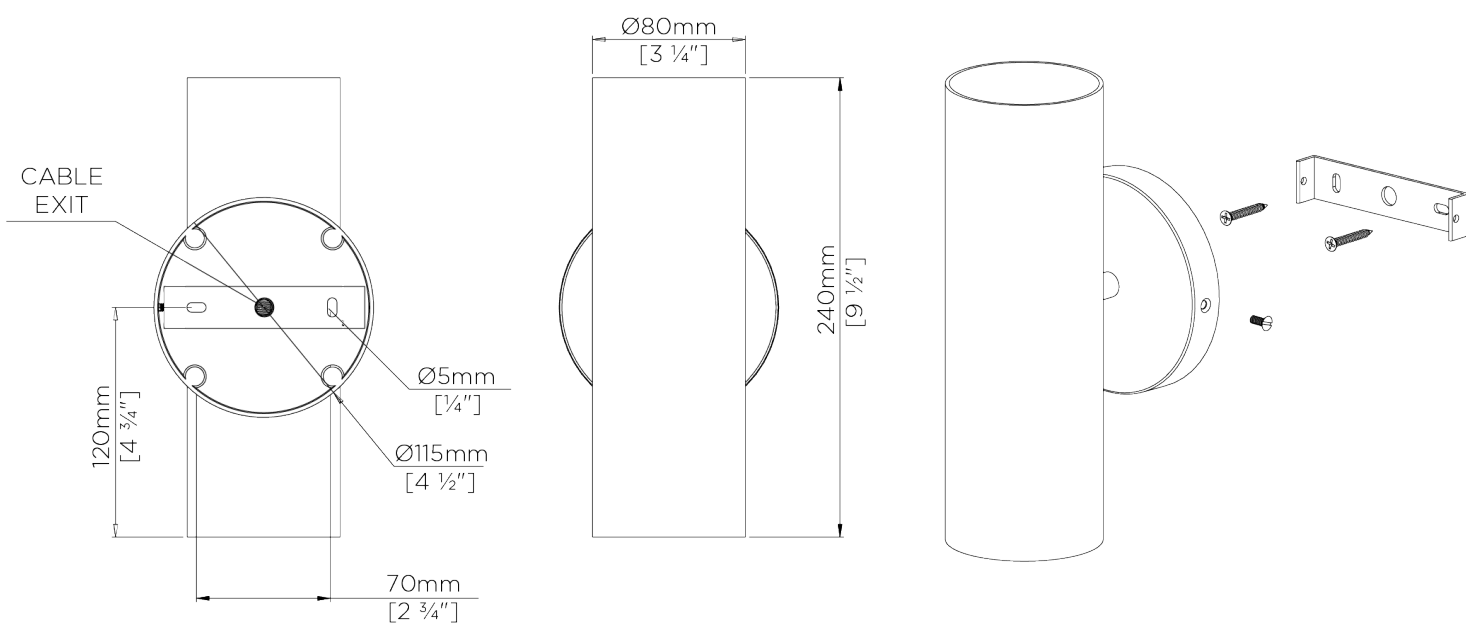

PORTA ROMANA

Pillar Wall Light

SWL09 | Burnt Silver

Shown in Burnt Silver

HEIGHT
240mm | 9 1/2"

WIDTH
80mm | 3 1/4"

CONSTRUCTED FROM
Steel and Brass with a decorative finish

WEIGHT
1.5 kg | 3.3 lbs

PROJECTION
155mm | 6 1/4"

MAX WATTAGE
25W

LAMP
2 x T-4 G-9 Lamp

VOLTAGE
120V

FINISHES
1 Burnt Silver
2 Bronzed
3 French Brass

Pillar Wall Light

SWL09

HEIGHT
240mm | 9 1/2"

WIDTH
80mm | 3 1/4"

© Porta Romana 2022

Dimensions and weights are provided as a guide. All Porta Romana Products are made by hand and variations can occur in some products. The products you are buying or marketing are exclusive designs belonging to Porta Romana. Please do not submit design sheets featuring our products to other manufacturing companies nor to other parties who might. Any manufacturer found to be reproducing Porta Romana products will be breaching copyright law and will be actively pursued