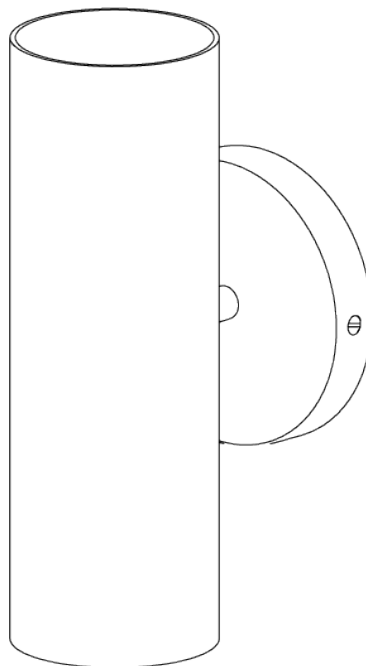

PORTA ROMANA

Pillar Wall Light

SWL09 | Burnt Silver

Shown in Burnt Silver

HEIGHT
240mm | 9 1/2"

WIDTH
80mm | 3 1/4"

CONSTRUCTED FROM
Steel and Brass with a decorative finish

WEIGHT
1.5 kg | 3.3 lbs

PROJECTION
155mm | 6 1/4"

MAX WATTAGE
25W

LAMP
2 x T-4 G-9 Lamp

VOLTAGE
120V

FINISHES
1 Burnt Silver
2 Bronzed
3 French Brass

Pillar Wall Light

SWL09

HEIGHT
240mm | 9 1/2"

WIDTH
80mm | 3 1/4"

© Porta Romana 2022

Dimensions and weights are provided as a guide. All Porta Romana Products are made by hand and variations can occur in some products. The products you are buying or marketing are exclusive designs belonging to Porta Romana. Please do not submit design sheets featuring our products to other manufacturing companies nor to other parties who might. Any manufacturer found to be reproducing Porta Romana products will be breaching copyright law and will be actively pursued