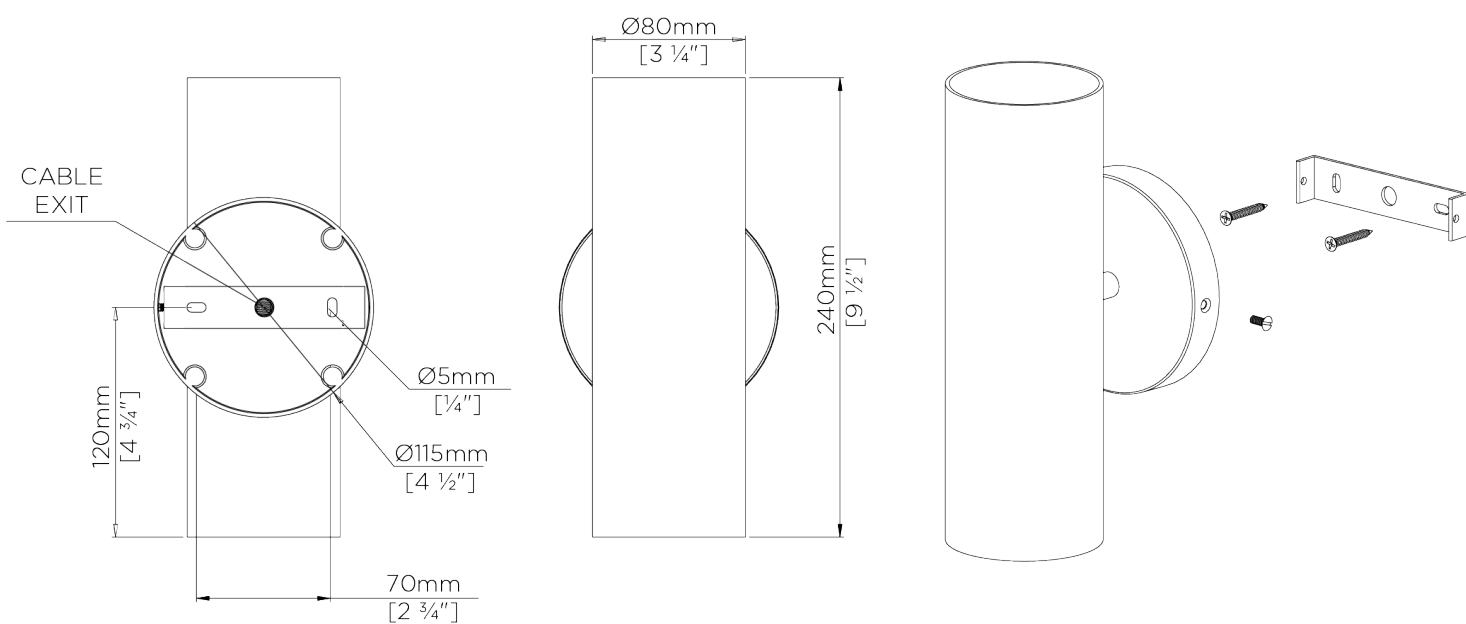

PORTA ROMANA

Pillar Wall Light

SWL09 | Bronzed

Shown in Bronzed

HEIGHT
240mm | 9 1/2"

CONSTRUCTED FROM
Steel and Brass with a decorative
finish

MAX WATTAGE
25W

WIDTH
80mm | 3 1/4"

WEIGHT
1.5 kg | 3.3 lbs

LAMP
2 x T-4 G-9 Lamp

PROJECTION
155mm | 6 1/4"

VOLTAGE
120V

FINISHES
1 Burnt Silver
2 Bronzed
3 French Brass

Pillar Wall Light

SWL09

HEIGHT
240mm | 9 1/2"

WIDTH
80mm | 3 1/4"

© Porta Romana 2022

Dimensions and weights are provided as a guide. All Porta Romana Products are made by hand and variations can occur in some products. The products you are buying or marketing are exclusive designs belonging to Porta Romana. Please do not submit design sheets featuring our products to other manufacturing companies nor to other parties who might. Any manufacturer found to be reproducing Porta Romana products will be breaching copyright law and will be actively pursued