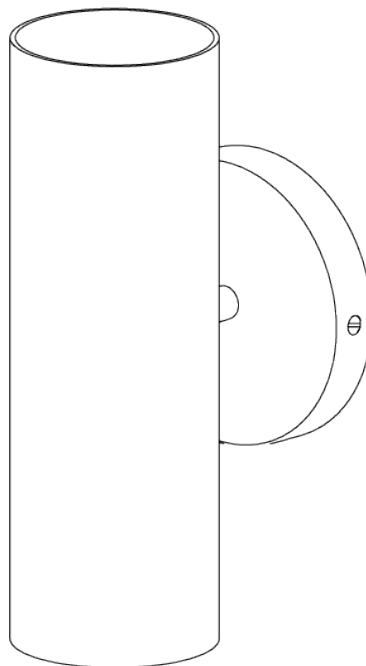

PORTA ROMANA

Pillar Wall Light

SWL09 | Bronzed

Shown in Bronzed

HEIGHT
240mm | 9 1/2"

CONSTRUCTED FROM
Steel and Brass with a decorative
finish

MAX WATTAGE
25W

WIDTH
80mm | 3 1/4"

WEIGHT
1.5 kg | 3.3 lbs

LAMP
2 x T-4 G-9 Lamp

PROJECTION
155mm | 6 1/4"

VOLTAGE
120V

FINISHES
1 Burnt Silver
2 Bronzed
3 French Brass

Pillar Wall Light

SWL09

HEIGHT
240mm | 9 1/2"

WIDTH
80mm | 3 1/4"

© Porta Romana 2022

Dimensions and weights are provided as a guide. All Porta Romana Products are made by hand and variations can occur in some products. The products you are buying or marketing are exclusive designs belonging to Porta Romana. Please do not submit design sheets featuring our products to other manufacturing companies nor to other parties who might. Any manufacturer found to be reproducing Porta Romana products will be breaching copyright law and will be actively pursued