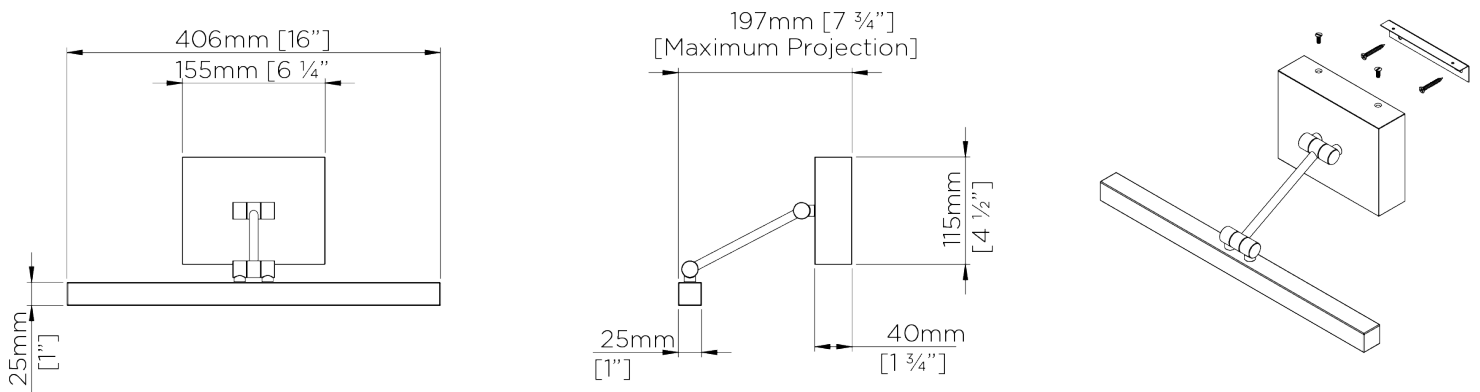

PORTA ROMANA

Picture Light

PL04 | Brushed Nickel

Shown in Brushed Nickel

HEIGHT
45mm | 2"

CONSTRUCTED FROM
Patinated or Nickel Plated Brass

MAX WATTAGE
8W

WIDTH
406mm | 16"

PROJECTION
197mm | 8"

LAMP
LED Supplied Fitted

VOLTAGE
120V

FINISHES

- 1 Brushed Bronze
- 2 Brushed Nickel
- 3 Brushed Brass

Picture Light PL04

HEIGHT
45mm | 2"

WIDTH
406mm | 16"