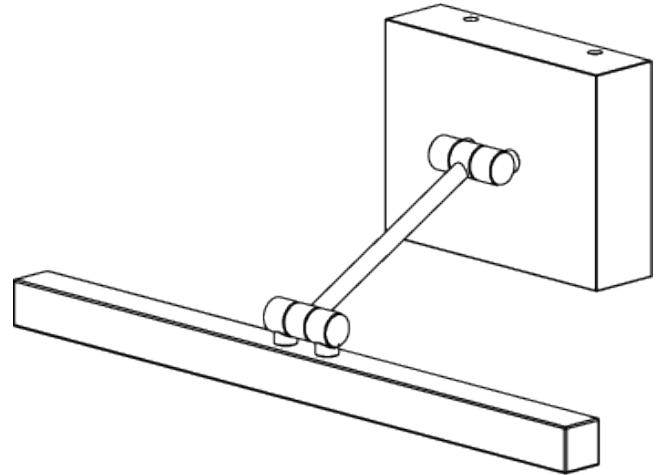

PORTA ROMANA

Picture Light

PL04 | Brushed Nickel

Shown in Brushed Nickel

HEIGHT
45mm | 2"

CONSTRUCTED FROM
Patinated or Nickel Plated Brass

MAX WATTAGE
8W

WIDTH
406mm | 16"

PROJECTION
197mm | 8"

LAMP
LED Supplied Fitted

VOLTAGE
120V

FINISHES

- 1 Brushed Bronze
- 2 Brushed Nickel
- 3 Brushed Brass

Picture Light PL04

HEIGHT
45mm | 2"

WIDTH
406mm | 16"