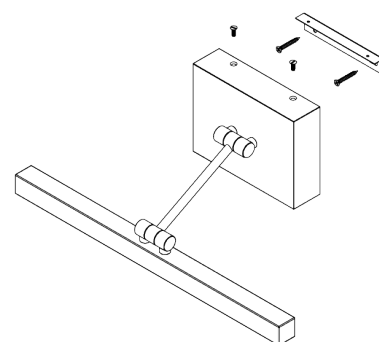

PORTA ROMANA

Picture Light

PL04 | Brushed Bronze

Shown in Brushed Bronze

HEIGHT
45mm | 2"

CONSTRUCTED FROM
Patinated or Nickel Plated Brass

MAX WATTAGE
8W

WIDTH
406mm | 16"

PROJECTION
197mm | 8"

LAMP
LED Supplied Fitted

VOLTAGE
120V

FINISHES

- 1 Brushed Bronze
- 2 Brushed Nickel
- 3 Brushed Brass

Picture Light PL04

HEIGHT
45mm | 2"

WIDTH
406mm | 16"