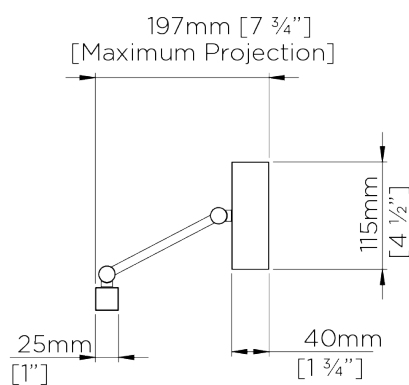

PORTA ROMANA

Picture Light

PL04 | Brushed Bronze

Shown in Brushed Bronze

HEIGHT
45mm | 2"

CONSTRUCTED FROM
Patinated or Nickel Plated Brass

MAX WATTAGE
8W

WIDTH
406mm | 16"

PROJECTION
197mm | 8"

LAMP
LED Supplied Fitted

VOLTAGE
120V

FINISHES

- 1 Brushed Bronze
- 2 Brushed Nickel
- 3 Brushed Brass

Picture Light PL04

HEIGHT
45mm | 2"

WIDTH
406mm | 16"