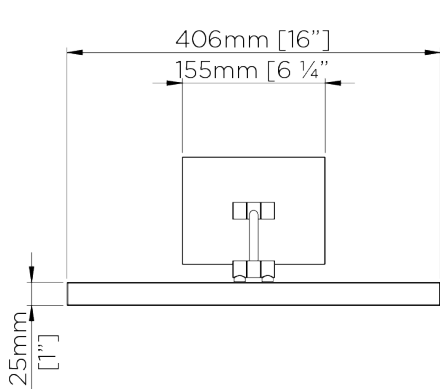

PORTA ROMANA

Picture Light

PL04 | Brushed Bronze

Shown in Brushed Bronze

HEIGHT
45mm | 2"

CONSTRUCTED FROM
Patinated or Nickel Plated Brass

MAX WATTAGE
8W

WIDTH
406mm | 16"

PROJECTION
197mm | 8"

LAMP
LED Supplied Fitted

VOLTAGE
120V

FINISHES

- 1 Brushed Bronze
- 2 Brushed Nickel
- 3 Brushed Brass

Picture Light PL04

HEIGHT
45mm | 2"

WIDTH
406mm | 16"