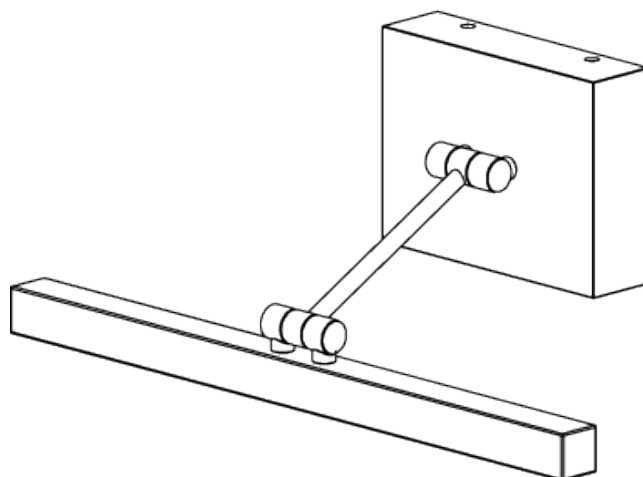

PORTA ROMANA

Picture Light

PL04 | Brushed Bronze

Shown in Brushed Bronze

HEIGHT
45mm | 2"

CONSTRUCTED FROM
Patinated or Nickel Plated Brass

MAX WATTAGE
8W

WIDTH
406mm | 16"

PROJECTION
197mm | 8"

LAMP
LED Supplied Fitted

VOLTAGE
120V

FINISHES

- 1 Brushed Bronze
- 2 Brushed Nickel
- 3 Brushed Brass

Picture Light PL04

HEIGHT
45mm | 2"

WIDTH
406mm | 16"