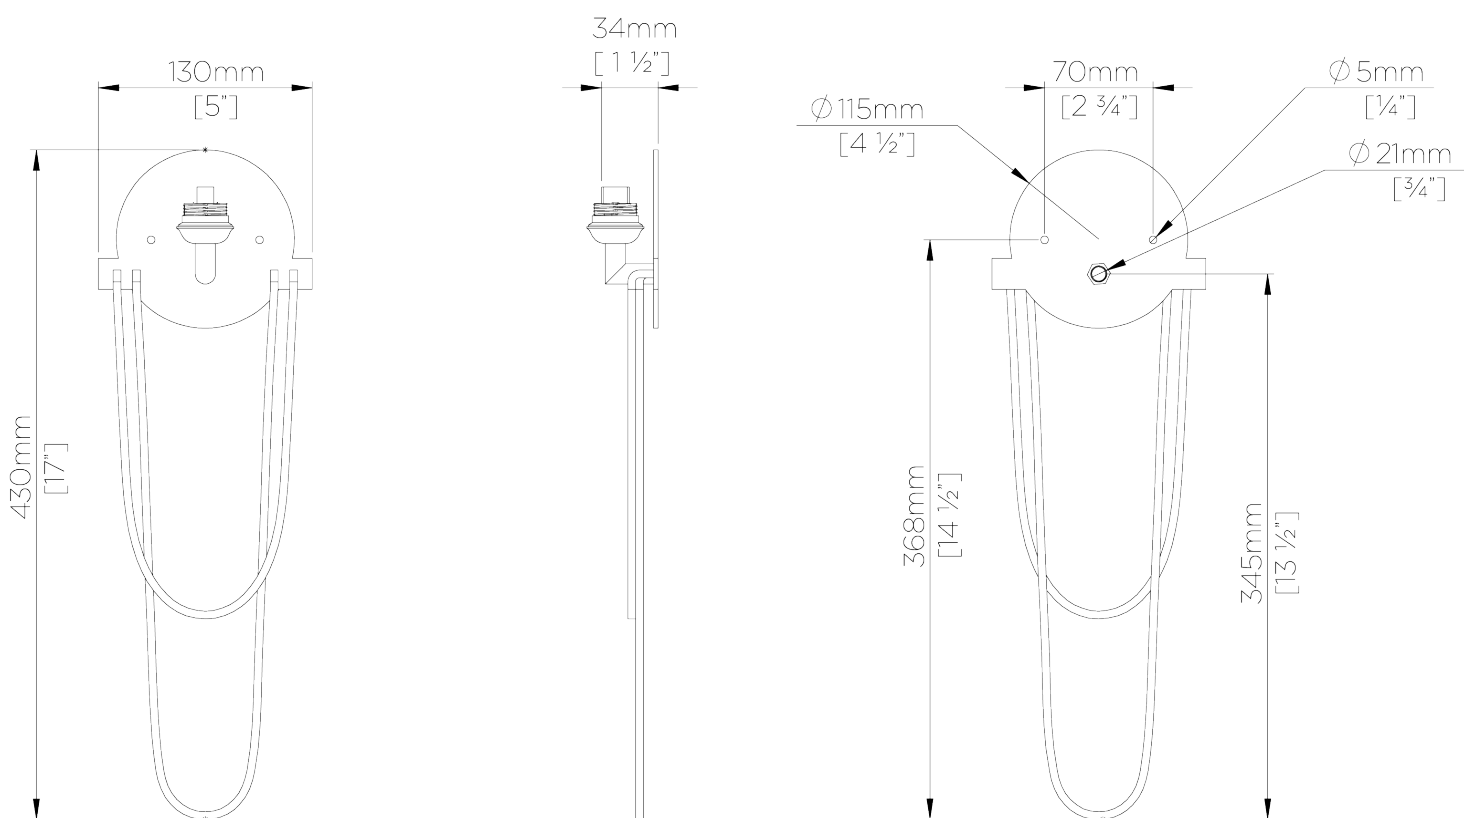

PORTA ROMANA

Pendolino Wall Light Small

TWL58S | Nickel

Nickel shown with 6" Semi Cylinder in Ivory Silk

HEIGHT
430mm | 17"

CONSTRUCTED FROM
Forged steel with decorative finish or
nickel plated brass

RECOMMENDED SHADE
6" Semi Cylinder

HEIGHT WITH SHADE
520mm | 20 1/2"

WEIGHT
0.5 kg | 1.1 lbs

MAX WATTAGE
25W

WIDTH
130mm | 5 1/4"

PROJECTION
85mm | 3 1/2"

LAMP
1 x T-4 G-9 Lamp

WIDTH WITH SHADE
165mm | 6 1/2"

VOLTAGE
120V

FINISHES

- 1 Burnt Silver
- 2 French Brass
- 3 Nickel

Pendolino Wall Light Small

TWL58S

HEIGHT
430mm | 17"

HEIGHT WITH SHADE
520mm | 20 1/2"

WIDTH
130mm | 5 1/4"

WIDTH WITH SHADE
165mm | 6 1/2"