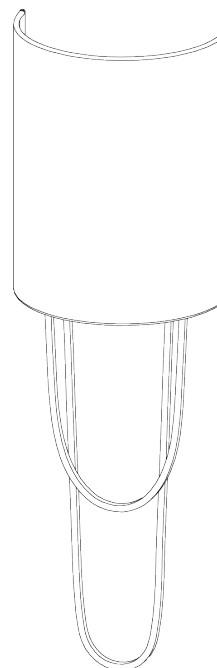

PORTA ROMANA

Pendolino Wall Light Small

TWL58S | Nickel

Nickel shown with 6" Semi Cylinder in Ivory Silk

HEIGHT
430mm | 17"

CONSTRUCTED FROM
Forged steel with decorative finish or
nickel plated brass

RECOMMENDED SHADE
6" Semi Cylinder

HEIGHT WITH SHADE
520mm | 20 1/2"

WEIGHT
0.5 kg | 1.1 lbs

MAX WATTAGE
25W

WIDTH
130mm | 5 1/4"

PROJECTION
85mm | 3 1/2"

LAMP
1 x T-4 G-9 Lamp

WIDTH WITH SHADE
165mm | 6 1/2"

VOLTAGE
120V

FINISHES

- 1 Burnt Silver
- 2 French Brass
- 3 Nickel

Pendolino Wall Light Small

TWL58S

HEIGHT
430mm | 17"

HEIGHT WITH SHADE
520mm | 20 1/2"

WIDTH
130mm | 5 1/4"

WIDTH WITH SHADE
165mm | 6 1/2"