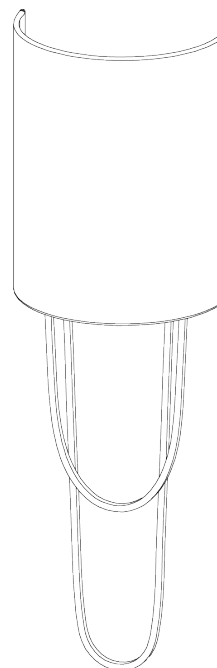

## Pendolino Wall Light Small

TWL58S | French Brass

French Brass shown with 6" Semi Cylinder in Ivory Silk

HEIGHT  
430mm | 17"

CONSTRUCTED FROM  
Forged steel with decorative finish or  
nickel plated brass

RECOMMENDED SHADE  
6" Semi Cylinder

HEIGHT WITH SHADE  
520mm | 20 1/2"

WEIGHT  
0.5 kg | 1.1 lbs

MAX WATTAGE  
25W

WIDTH  
130mm | 5 1/4"

PROJECTION  
85mm | 3 1/2"

LAMP  
1 x T-4 G-9 Lamp

WIDTH WITH SHADE  
165mm | 6 1/2"

### FINISHES

- 1 Burnt Silver
- 2 French Brass
- 3 Nickel

# Pendolino Wall Light Small

TWL58S

HEIGHT  
430mm | 17"

HEIGHT WITH SHADE  
520mm | 20 1/2"

WIDTH  
130mm | 5 1/4"

WIDTH WITH SHADE  
165mm | 6 1/2"

© Porta Romana 2022

Dimensions and weights are provided as a guide. All Porta Romana Products are made by hand and variations can occur in some products. The products you are buying or marketing are exclusive designs belonging to Porta Romana. Please do not submit design sheets featuring our products to other manufacturing companies nor to other parties who might. Any manufacturer found to be reproducing Porta Romana products will be breaching copyright law and will be actively pursued