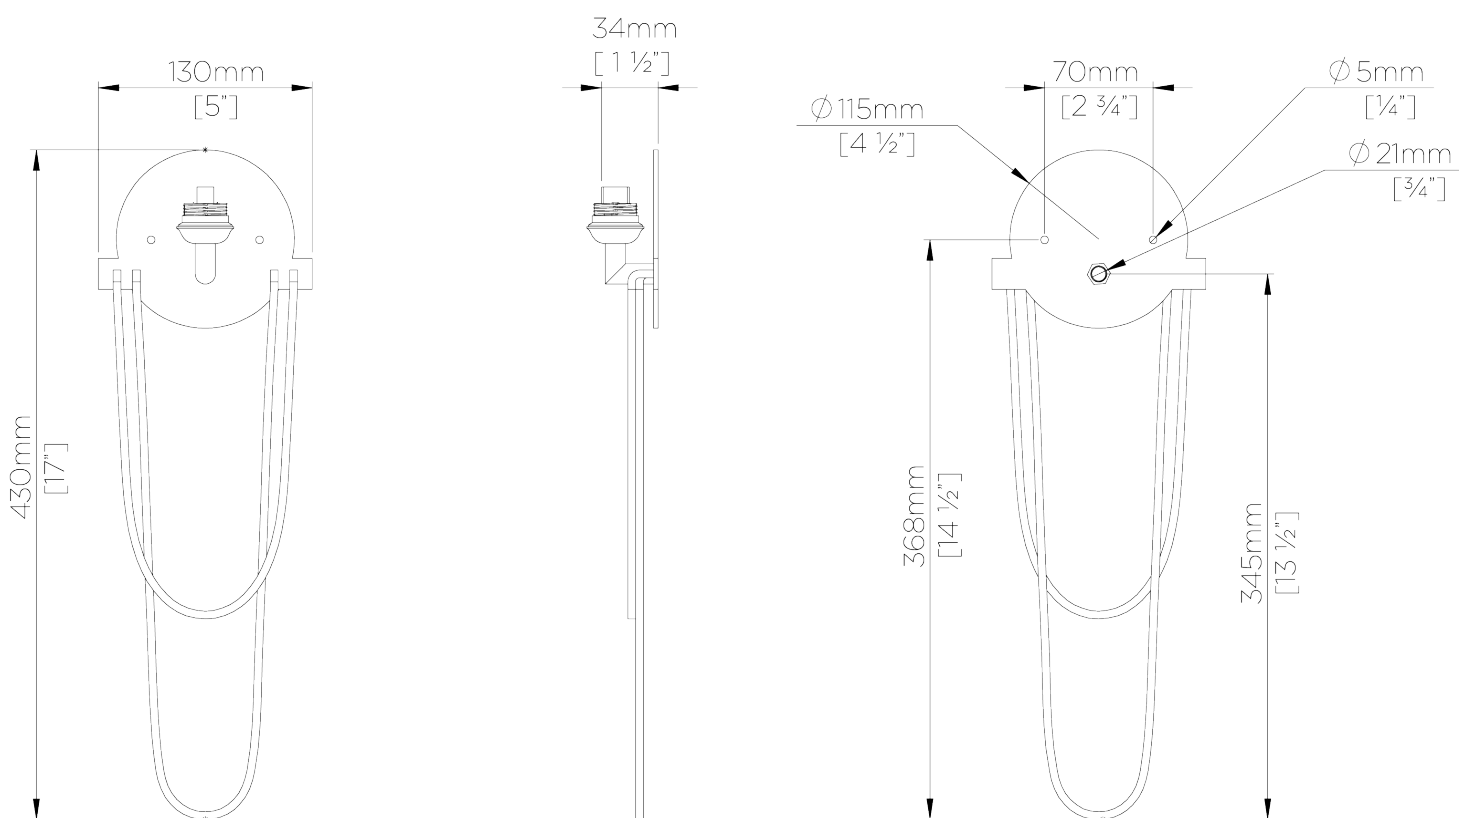

## Pendolino Wall Light Small

TWL58S | French Brass

French Brass shown with 6" Semi Cylinder in Ivory Silk

HEIGHT  
430mm | 17"

CONSTRUCTED FROM  
Forged steel with decorative finish or  
nickel plated brass

RECOMMENDED SHADE  
6" Semi Cylinder

HEIGHT WITH SHADE  
520mm | 20 1/2"

WEIGHT  
0.5 kg | 1.1 lbs

MAX WATTAGE  
25W

WIDTH  
130mm | 5 1/4"

PROJECTION  
85mm | 3 1/2"

LAMP  
1 x T-4 G-9 Lamp

WIDTH WITH SHADE  
165mm | 6 1/2"

# Pendolino Wall Light Small

TWL58S

HEIGHT  
430mm | 17"

HEIGHT WITH SHADE  
520mm | 20 1/2"

WIDTH  
130mm | 5 1/4"

WIDTH WITH SHADE  
165mm | 6 1/2"

© Porta Romana 2022

Dimensions and weights are provided as a guide. All Porta Romana Products are made by hand and variations can occur in some products. The products you are buying or marketing are exclusive designs belonging to Porta Romana. Please do not submit design sheets featuring our products to other manufacturing companies nor to other parties who might. Any manufacturer found to be reproducing Porta Romana products will be breaching copyright law and will be actively pursued