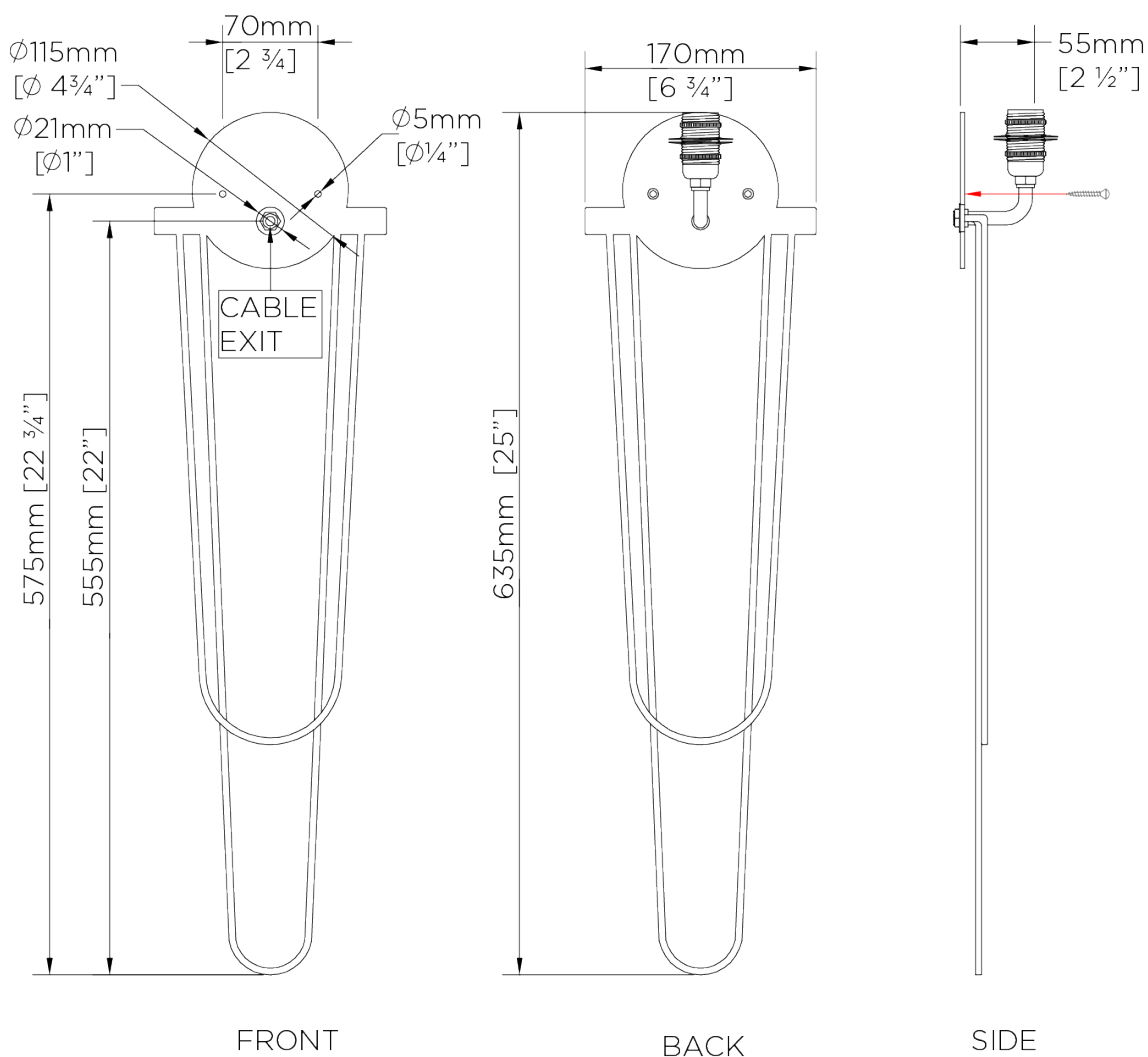

PORTA ROMANA

Pendolino Wall Light Large

TWL58L | Nickel

Nickel shown with 9" Semi Cylinder in Dove

HEIGHT
635mm | 25"

HEIGHT WITH SHADE
810mm | 32"

WIDTH
170mm | 6 3/4"

WIDTH WITH SHADE
229mm | 9 1/4"

CONSTRUCTED FROM
Forged steel with decorative finish or
nickel plated brass

WEIGHT
0.8 kg | 1.76 lbs

PROJECTION
102mm | 4 1/4"

RECOMMENDED SHADE
9" Semi Cylinder

MAX WATTAGE
25W

LAMP
1 x Torpedo Type B10 Candelabra
Base

VOLTAGE
120V

FINISHES
1 Burnt Silver
2 French Brass
3 Nickel

Pendolino Wall Light Large

TWL58L

HEIGHT
635mm | 25"

HEIGHT WITH SHADE
810mm | 32"

WIDTH
170mm | 6 3/4"

WIDTH WITH SHADE
229mm | 9 1/4"