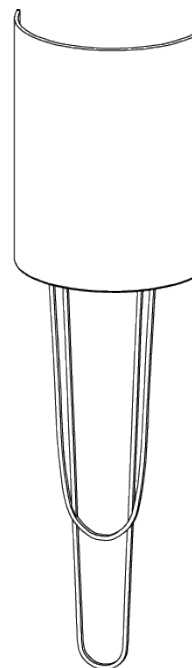

PORTA ROMANA

Pendolino Wall Light Large

TWL58L | Nickel

Nickel shown with 9" Semi Cylinder in Dove

HEIGHT
635mm | 25"

HEIGHT WITH SHADE
810mm | 32"

WIDTH
170mm | 6 3/4"

WIDTH WITH SHADE
229mm | 9 1/4"

CONSTRUCTED FROM
Forged steel with decorative finish or
nickel plated brass

WEIGHT
0.8 kg | 1.76 lbs

PROJECTION
102mm | 4 1/4"

RECOMMENDED SHADE
9" Semi Cylinder

MAX WATTAGE
25W

LAMP
1 x Torpedo Type B10 Candelabra
Base

VOLTAGE
120V

FINISHES
1 Burnt Silver
2 French Brass
3 Nickel

Pendolino Wall Light Large

TWL58L

HEIGHT
635mm | 25"

HEIGHT WITH SHADE
810mm | 32"

WIDTH
170mm | 6 3/4"

WIDTH WITH SHADE
229mm | 9 1/4"