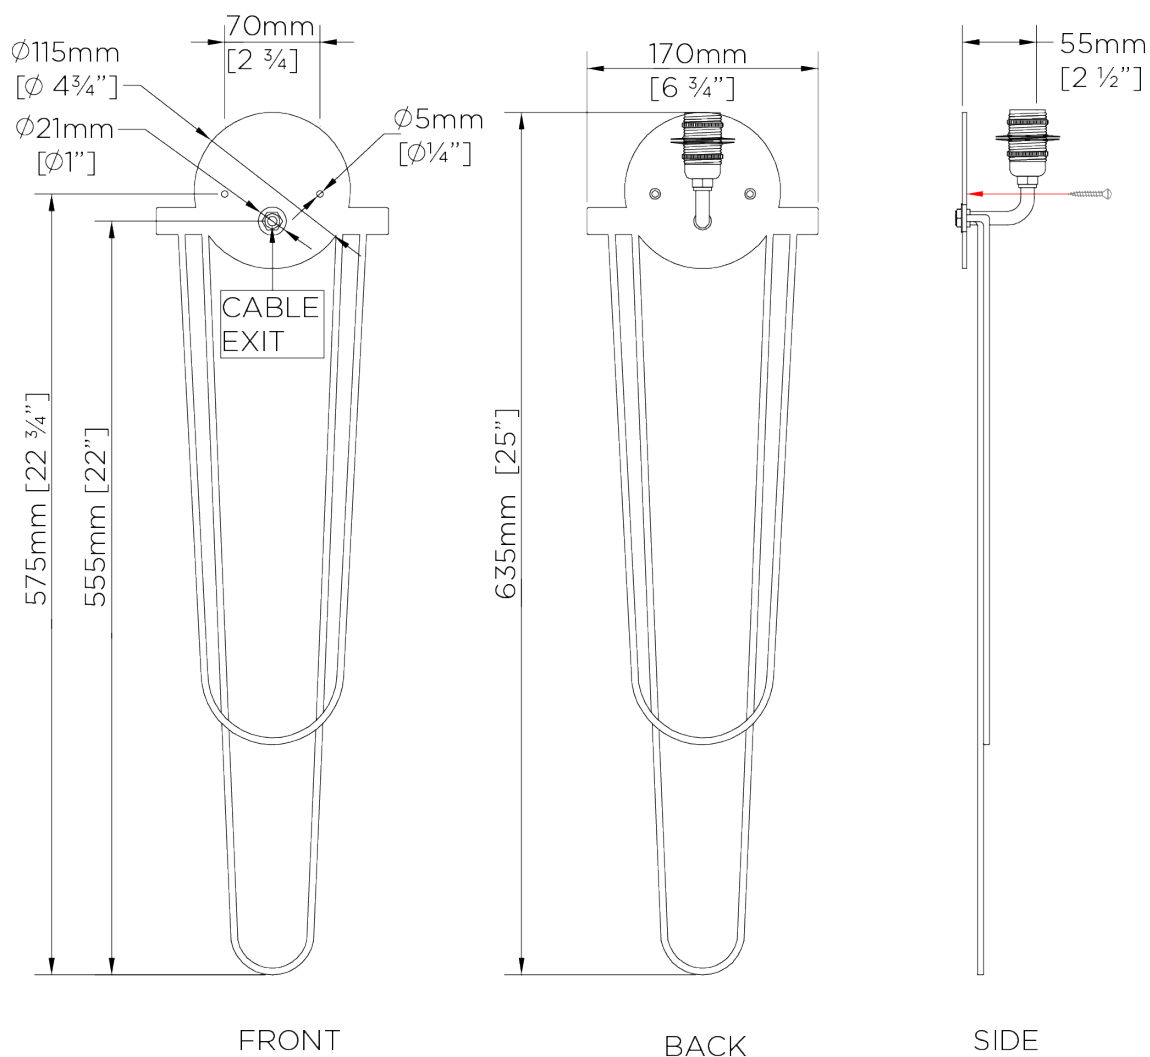

PORTA ROMANA

Pendolino Wall Light Large

TWL58L | French Brass

French Brass shown with 9" Semi Cylinder in Dove

HEIGHT
635mm | 25"

CONSTRUCTED FROM
Forged steel with decorative finish or
nickel plated brass

RECOMMENDED SHADE
9" Semi Cylinder

HEIGHT WITH SHADE
810mm | 32"

WEIGHT
0.8 kg | 1.76 lbs

MAX WATTAGE
25W

WIDTH
170mm | 6 3/4"

PROJECTION
102mm | 4 1/4"

LAMP
1 x Torpedo Type B10 Candelabra
Base

WIDTH WITH SHADE
229mm | 9 1/4"

VOLTAGE
120V

FINISHES

- 1 Burnt Silver
- 2 French Brass
- 3 Nickel

Pendolino Wall Light Large

TWL58L

HEIGHT
635mm | 25"

HEIGHT WITH SHADE
810mm | 32"

WIDTH
170mm | 6 3/4"

WIDTH WITH SHADE
229mm | 9 1/4"

© Porta Romana 2022

Dimensions and weights are provided as a guide. All Porta Romana Products are made by hand and variations can occur in some products. The products you are buying or marketing are exclusive designs belonging to Porta Romana. Please do not submit design sheets featuring our products to other manufacturing companies nor to other parties who might. Any manufacturer found to be reproducing Porta Romana products will be breaching copyright law and will be actively pursued