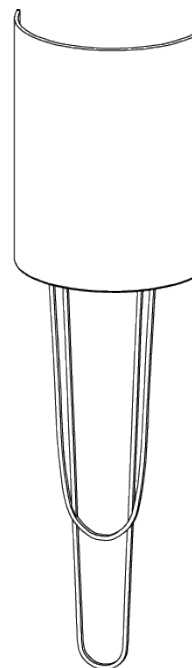

PORTA ROMANA

Pendolino Wall Light Large

TWL58L | French Brass

French Brass shown with 9" Semi Cylinder in Dove

HEIGHT
635mm | 25"

CONSTRUCTED FROM
Forged steel with decorative finish or
nickel plated brass

RECOMMENDED SHADE
9" Semi Cylinder

HEIGHT WITH SHADE
810mm | 32"

WEIGHT
0.8 kg | 1.76 lbs

MAX WATTAGE
25W

WIDTH
170mm | 6 3/4"

PROJECTION
102mm | 4 1/4"

LAMP
1 x Torpedo Type B10 Candelabra
Base

WIDTH WITH SHADE
229mm | 9 1/4"

VOLTAGE
120V

FINISHES

- 1 Burnt Silver
- 2 French Brass
- 3 Nickel

Pendolino Wall Light Large

TWL58L

HEIGHT
635mm | 25"

HEIGHT WITH SHADE
810mm | 32"

WIDTH
170mm | 6 3/4"

WIDTH WITH SHADE
229mm | 9 1/4"

© Porta Romana 2022

Dimensions and weights are provided as a guide. All Porta Romana Products are made by hand and variations can occur in some products. The products you are buying or marketing are exclusive designs belonging to Porta Romana. Please do not submit design sheets featuring our products to other manufacturing companies nor to other parties who might. Any manufacturer found to be reproducing Porta Romana products will be breaching copyright law and will be actively pursued