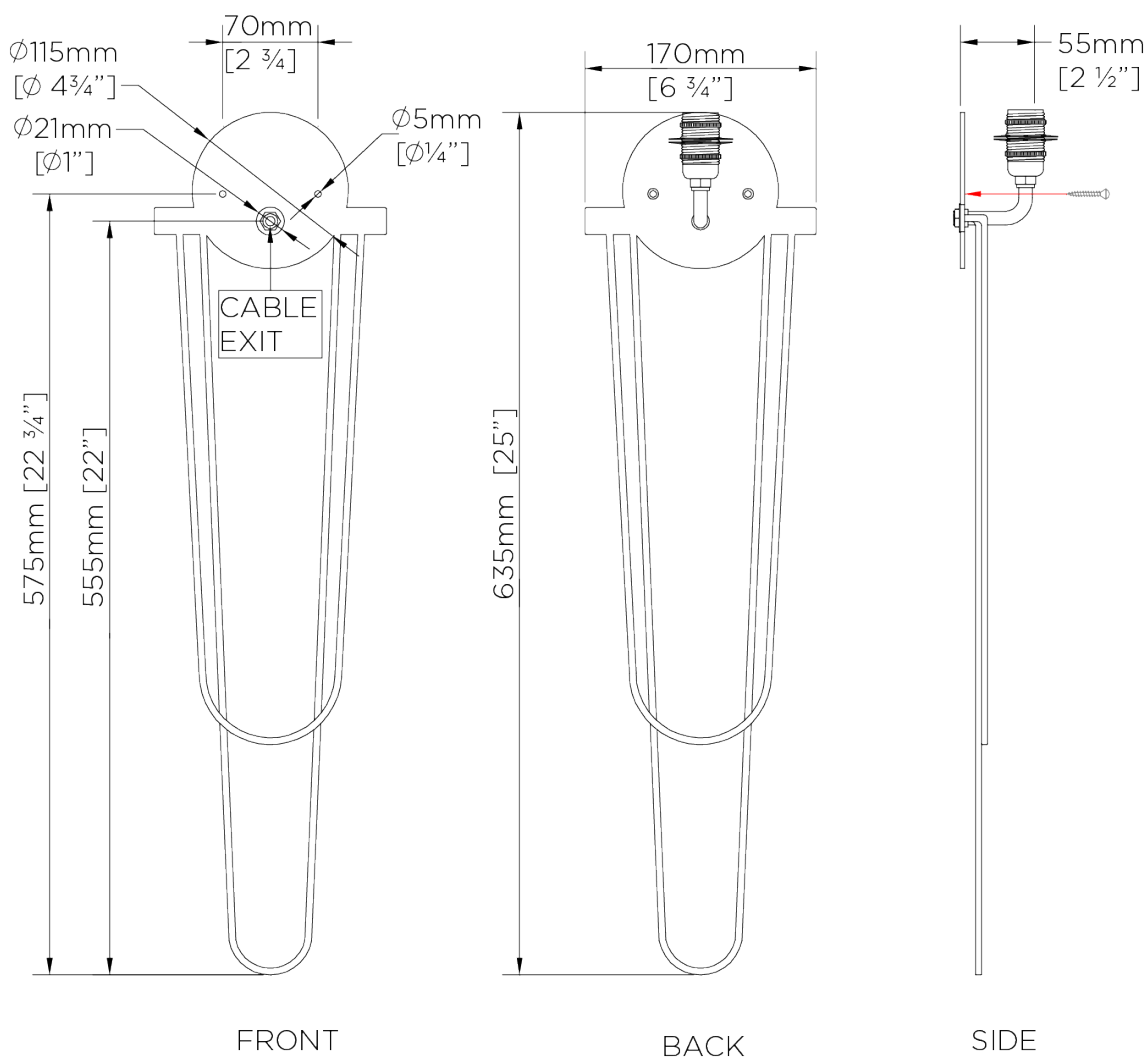

## Pendolino Wall Light Large

TWL58L | Burnt Silver

Burnt Silver shown with 9" Semi Cylinder in Dove

HEIGHT  
635mm | 25"

CONSTRUCTED FROM  
Forged steel with decorative finish or  
nickel plated brass

RECOMMENDED SHADE  
9" Semi Cylinder

HEIGHT WITH SHADE  
810mm | 32"

WEIGHT  
0.8 kg | 1.76 lbs

MAX WATTAGE  
25W

WIDTH  
170mm | 6 3/4"

PROJECTION  
102mm | 4 1/4"

LAMP  
1 x Torpedo Type B10 Candelabra  
Base

WIDTH WITH SHADE  
229mm | 9 1/4"

# Pendolino Wall Light Large

TWL58L

HEIGHT  
635mm | 25"

HEIGHT WITH SHADE  
810mm | 32"

WIDTH  
170mm | 6 3/4"

WIDTH WITH SHADE  
229mm | 9 1/4"

© Porta Romana 2022

Dimensions and weights are provided as a guide. All Porta Romana Products are made by hand and variations can occur in some products. The products you are buying or marketing are exclusive designs belonging to Porta Romana. Please do not submit design sheets featuring our products to other manufacturing companies nor to other parties who might. Any manufacturer found to be reproducing Porta Romana products will be breaching copyright law and will be actively pursued