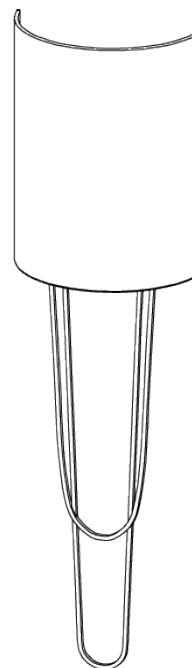

## Pendolino Wall Light Large

TWL58L | Burnt Silver

Burnt Silver shown with 9" Semi Cylinder in Dove

HEIGHT  
635mm | 25"

CONSTRUCTED FROM  
Forged steel with decorative finish or  
nickel plated brass

RECOMMENDED SHADE  
9" Semi Cylinder

HEIGHT WITH SHADE  
810mm | 32"

WEIGHT  
0.8 kg | 1.76 lbs

MAX WATTAGE  
25W

WIDTH  
170mm | 6 3/4"

PROJECTION  
102mm | 4 1/4"

LAMP  
1 x Torpedo Type B10 Candelabra  
Base

WIDTH WITH SHADE  
229mm | 9 1/4"

### FINISHES

- 1 Burnt Silver
- 2 French Brass
- 3 Nickel

# Pendolino Wall Light Large

TWL58L

HEIGHT  
635mm | 25"

HEIGHT WITH SHADE  
810mm | 32"

WIDTH  
170mm | 6 3/4"

WIDTH WITH SHADE  
229mm | 9 1/4"

© Porta Romana 2022

Dimensions and weights are provided as a guide. All Porta Romana Products are made by hand and variations can occur in some products. The products you are buying or marketing are exclusive designs belonging to Porta Romana. Please do not submit design sheets featuring our products to other manufacturing companies nor to other parties who might. Any manufacturer found to be reproducing Porta Romana products will be breaching copyright law and will be actively pursued