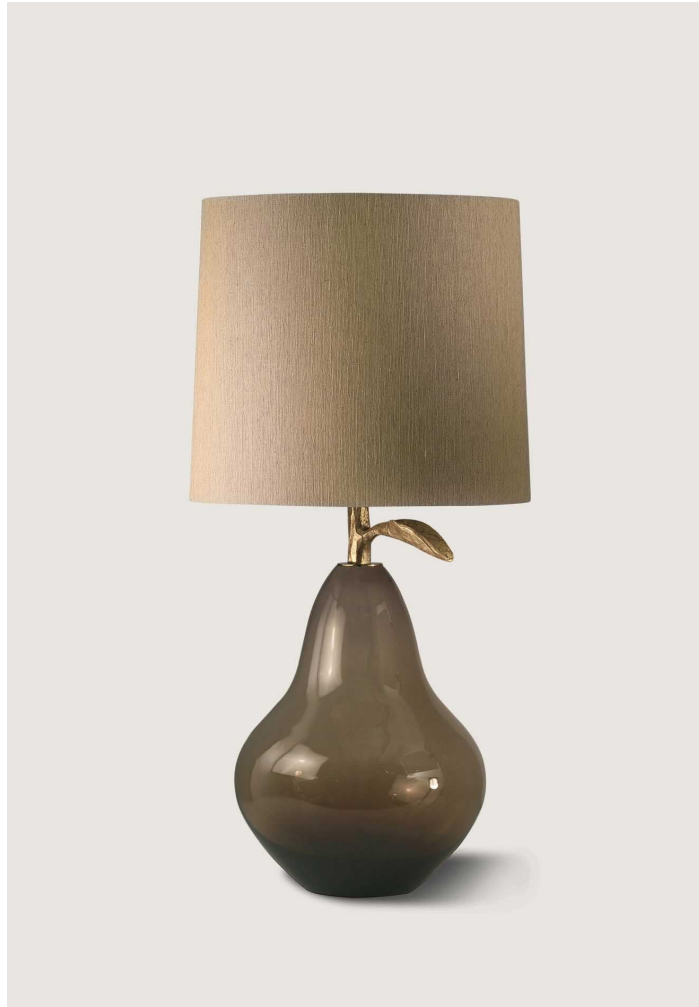

# PORTA ROMANA

## Pear Lamp

GLB45 | Assam

Assam with Decayed Gold shown with 17" Fez in Wolf Silk

HEIGHT  
510mm | 20 1/4"

HEIGHT WITH SHADE  
890mm | 35 1/4"

WIDTH  
320mm | 12 3/4"

WIDTH WITH SHADE  
430mm | 17"

CONSTRUCTED FROM  
Blown and moulded glass and cast  
composite leaf with decorative finish

WEIGHT  
7.5 kg | 16.5 lbs

RECOMMENDED SHADE  
17" Fez

MAX WATTAGE  
100W

LAMP  
1 x Switched Type A19 Medium Base

VOLTAGE  
120V

CORD AND SWITCH  
Switched Lampholder in Brass and  
Brown braided silk

Finishes  
1 Charcoal  
2 Assam