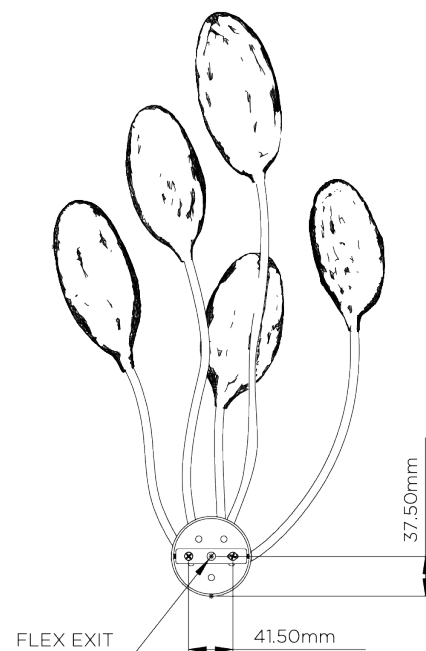

PORTA ROMANA

Oyster Wall Light

TWL133 | Plaster White

Shown in Plaster White

HEIGHT
580mm | 23"

WIDTH
370mm | 14 3/4"

CONSTRUCTED FROM
Cast composite and metal with
decorative finish

WEIGHT
1.2 kg | 2.64 lbs

PROJECTION
170mm | 6 3/4"

MAX WATTAGE
5 x 25W

LAMP
3 x T-4 G-9 Lamp

VOLTAGE
120V

FINISHES
1 Plaster White

Oyster Wall Light

TWL133

HEIGHT
580mm | 23"

WIDTH
370mm | 14 3/4"

© Porta Romana 2022

Dimensions and weights are provided as a guide. All Porta Romana Products are made by hand and variations can occur in some products. The products you are buying or marketing are exclusive designs belonging to Porta Romana. Please do not submit design sheets featuring our products to other manufacturing companies nor to other parties who might. Any manufacturer found to be reproducing Porta Romana products will be breaching copyright law and will be actively pursued