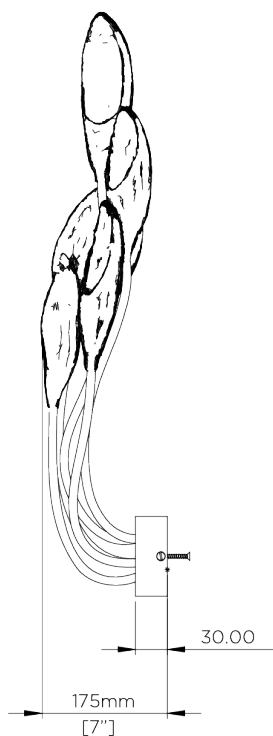

PORTA ROMANA

Oyster Wall Light

TWL133 | Plaster White

Shown in Plaster White

HEIGHT
580mm | 23"

WIDTH
370mm | 14 3/4"

CONSTRUCTED FROM
Cast composite and metal with
decorative finish

WEIGHT
1.2 kg | 2.64 lbs

PROJECTION
170mm | 6 3/4"

MAX WATTAGE
5 x 25W

LAMP
3 x T-4 G-9 Lamp

VOLTAGE
120V

FINISHES
1 Plaster White

Oyster Wall Light

TWL133

HEIGHT
580mm | 23"

WIDTH
370mm | 14 3/4"

© Porta Romana 2022

Dimensions and weights are provided as a guide. All Porta Romana Products are made by hand and variations can occur in some products. The products you are buying or marketing are exclusive designs belonging to Porta Romana. Please do not submit design sheets featuring our products to other manufacturing companies nor to other parties who might. Any manufacturer found to be reproducing Porta Romana products will be breaching copyright law and will be actively pursued