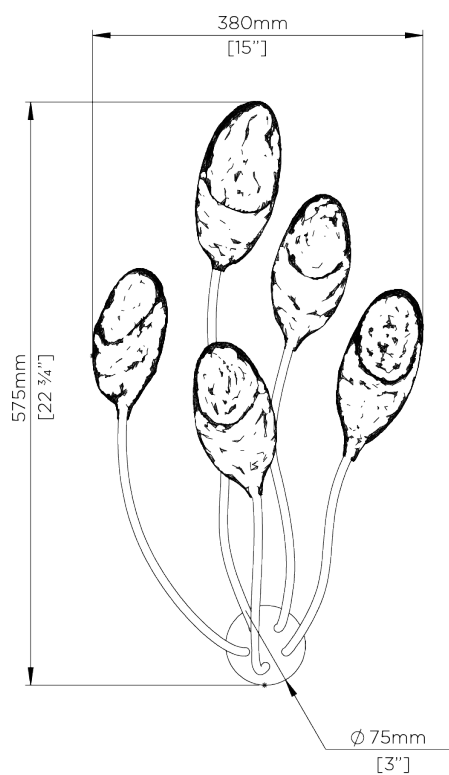

PORTA ROMANA

Oyster Wall Light

TWL133 | Plaster White

Shown in Plaster White

HEIGHT
580mm | 23"

WIDTH
370mm | 14 3/4"

CONSTRUCTED FROM
Cast composite and metal with
decorative finish

WEIGHT
1.2 kg | 2.64 lbs

PROJECTION
170mm | 6 3/4"

MAX WATTAGE
5 x 25W

LAMP
3 x T-4 G-9 Lamp

VOLTAGE
120V

FINISHES
1 Plaster White

Oyster Wall Light

TWL133

HEIGHT
580mm | 23"

WIDTH
370mm | 14 3/4"

© Porta Romana 2022

Dimensions and weights are provided as a guide. All Porta Romana Products are made by hand and variations can occur in some products. The products you are buying or marketing are exclusive designs belonging to Porta Romana. Please do not submit design sheets featuring our products to other manufacturing companies nor to other parties who might. Any manufacturer found to be reproducing Porta Romana products will be breaching copyright law and will be actively pursued