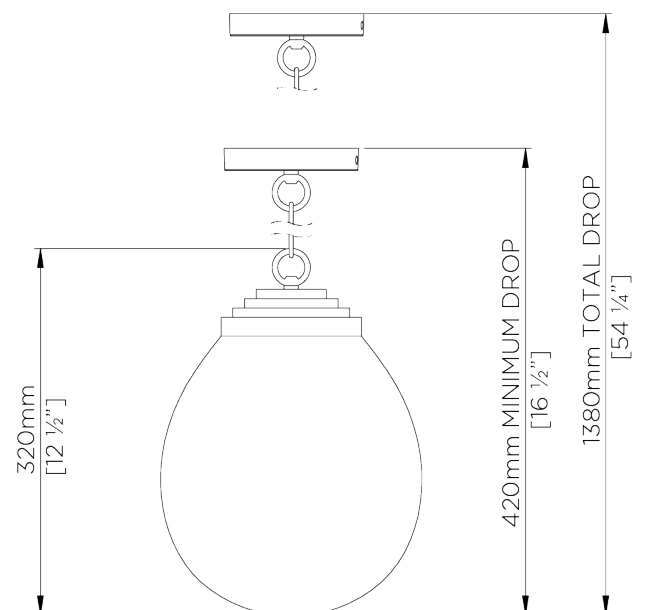

## Orb Pendant Small

MCL43S | Bright Silver

Shown in Clear with Bright Silver

**WIDTH**  
220mm | 8 3/4"

**CONSTRUCTED FROM**  
Blown glass and brass with decorative finish

**MAX WATTAGE**  
60W

**MINIMUM DROP**  
420mm | 16 3/4"

**WEIGHT**  
3.2 kg | 7.04 lbs

**LAMP**  
1 x Switched Type A19 Medium Base

**MAXIMUM DROP**  
1380mm | 54 1/2"

**VOLTAGE**  
120V

**DROPS AVAILABLE**  
1380mm / Custom

**FINISHES**  
1 Bright Gold  
2 Bright Silver

# Orb Pendant Small

MCL43S

WIDTH  
220mm | 8 3/4"

MINIMUM DROP  
420mm | 16 3/4"

MAXIMUM DROP  
1380mm | 54 1/2"

DROPS AVAILABLE  
1380mm / Custom

CEILING MOUNT BRACKET

CEILING ROSE DETAIL