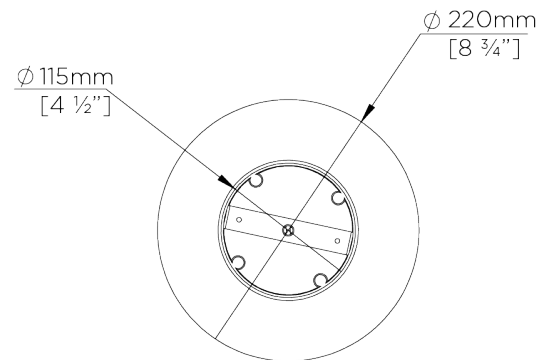

## Orb Pendant Small

MCL43S | Bright Silver

Shown in Clear with Bright Silver

**WIDTH**  
220mm | 8 3/4"

**CONSTRUCTED FROM**  
Blown glass and brass with decorative finish

**MAX WATTAGE**  
60W

**MINIMUM DROP**  
420mm | 16 3/4"

**WEIGHT**  
3.2 kg | 7.04 lbs

**LAMP**  
1 x Switched Type A19 Medium Base

**MAXIMUM DROP**  
1380mm | 54 1/2"

**VOLTAGE**  
120V

**DROPS AVAILABLE**  
1380mm / Custom

**FINISHES**  
1 Bright Gold  
2 Bright Silver

# Orb Pendant Small

MCL43S

WIDTH  
220mm | 8 3/4"

MINIMUM DROP  
420mm | 16 3/4"

MAXIMUM DROP  
1380mm | 54 1/2"

DROPS AVAILABLE  
1380mm / Custom

CEILING MOUNT BRACKET

CEILING ROSE DETAIL