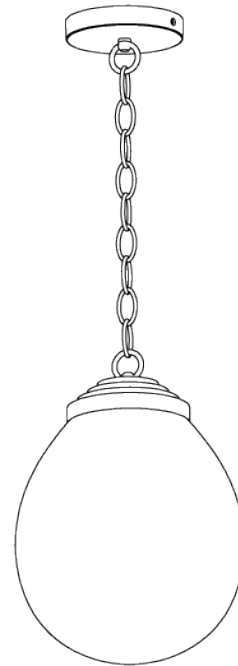

## Orb Pendant Small

MCL43S | Bright Silver

Shown in Clear with Bright Silver

**WIDTH**  
220mm | 8 3/4"

**CONSTRUCTED FROM**  
Blown glass and brass with decorative finish

**MAX WATTAGE**  
60W

**MINIMUM DROP**  
420mm | 16 3/4"

**WEIGHT**  
3.2 kg | 7.04 lbs

**LAMP**  
1 x Switched Type A19 Medium Base

**MAXIMUM DROP**  
1380mm | 54 1/2"

**VOLTAGE**  
120V

**DROPS AVAILABLE**  
1380mm / Custom

**FINISHES**  
1 Bright Gold  
2 Bright Silver

# Orb Pendant Small

MCL43S

WIDTH  
220mm | 8 3/4"

MINIMUM DROP  
420mm | 16 3/4"

MAXIMUM DROP  
1380mm | 54 1/2"

DROPS AVAILABLE  
1380mm / Custom

CEILING MOUNT BRACKET

CEILING ROSE DETAIL