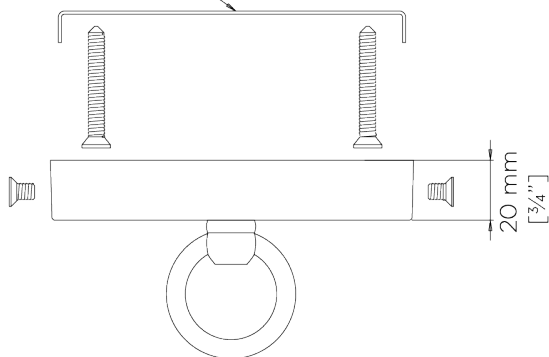

## Orb Pendant Small

MCL43S | Bright Silver

Shown in Clear with Bright Silver

**WIDTH**  
220mm | 8 3/4"

**CONSTRUCTED FROM**  
Blown glass and brass with decorative finish

**MAX WATTAGE**  
60W

**MINIMUM DROP**  
420mm | 16 3/4"

**WEIGHT**  
3.2 kg | 7.04 lbs

**LAMP**  
1 x Switched Type A19 Medium Base

**MAXIMUM DROP**  
1380mm | 54 1/2"

**VOLTAGE**  
120V

**DROPS AVAILABLE**  
1380mm / Custom

**FINISHES**  
1 Bright Gold  
2 Bright Silver

# Orb Pendant Small

MCL43S

WIDTH  
220mm | 8 3/4"

MINIMUM DROP  
420mm | 16 3/4"

MAXIMUM DROP  
1380mm | 54 1/2"

DROPS AVAILABLE  
1380mm / Custom

CEILING MOUNT BRACKET

CEILING ROSE DETAIL