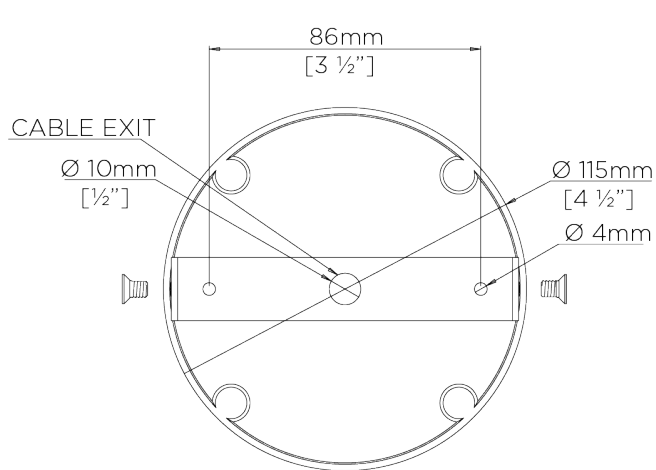

## Orb Pendant Small

MCL43S | Bright Silver

Shown in Clear with Bright Silver

**WIDTH**  
220mm | 8 3/4"

**CONSTRUCTED FROM**  
Blown glass and brass with decorative finish

**MAX WATTAGE**  
60W

**MINIMUM DROP**  
420mm | 16 3/4"

**WEIGHT**  
3.2 kg | 7.04 lbs

**LAMP**  
1 x Switched Type A19 Medium Base

**MAXIMUM DROP**  
1380mm | 54 1/2"

**VOLTAGE**  
120V

**DROPS AVAILABLE**  
1380mm / Custom

**FINISHES**  
1 Bright Gold  
2 Bright Silver

# Orb Pendant Small

MCL43S

WIDTH  
220mm | 8 3/4"

MINIMUM DROP  
420mm | 16 3/4"

MAXIMUM DROP  
1380mm | 54 1/2"

DROPS AVAILABLE  
1380mm / Custom

CEILING MOUNT BRACKET

CEILING ROSE DETAIL