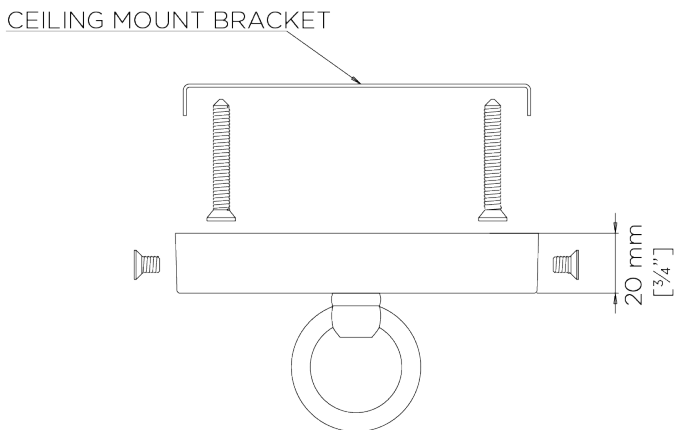

## Orb Pendant Small

MCL43S | Bright Gold

Shown in Clear with Bright Gold

**WIDTH**  
220mm | 8 3/4"

**CONSTRUCTED FROM**  
Blown glass and brass with decorative finish

**MAX WATTAGE**  
60W

**MINIMUM DROP**  
420mm | 16 3/4"

**WEIGHT**  
3.2 kg | 7.04 lbs

**LAMP**  
1 x Switched Type A19 Medium Base

**MAXIMUM DROP**  
1380mm | 54 1/2"

**VOLTAGE**  
120V

**DROPS AVAILABLE**  
1380mm / Custom

**FINISHES**  
1 Bright Gold  
2 Bright Silver

# Orb Pendant Small

MCL43S

WIDTH  
220mm | 8 3/4"

MINIMUM DROP  
420mm | 16 3/4"

MAXIMUM DROP  
1380mm | 54 1/2"

DROPS AVAILABLE  
1380mm / Custom

CEILING ROSE DETAIL

© Porta Romana 2022