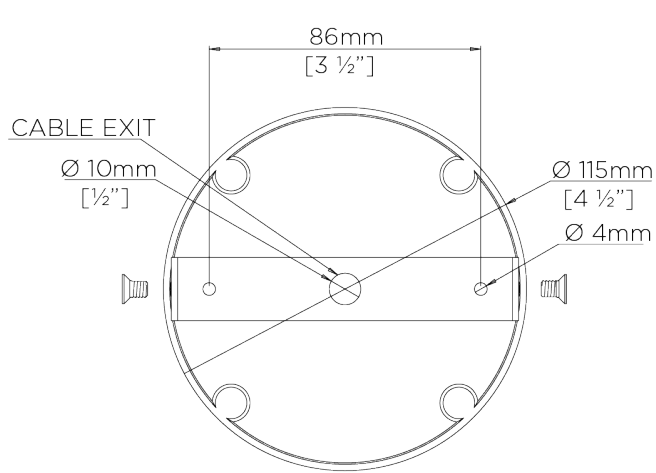

## Orb Pendant Small

MCL43S | Bright Gold

Shown in Clear with Bright Gold

**WIDTH**  
220mm | 8 3/4"

**CONSTRUCTED FROM**  
Blown glass and brass with decorative finish

**MAX WATTAGE**  
60W

**MINIMUM DROP**  
420mm | 16 3/4"

**WEIGHT**  
3.2 kg | 7.04 lbs

**LAMP**  
1 x Switched Type A19 Medium Base

**MAXIMUM DROP**  
1380mm | 54 1/2"

**VOLTAGE**  
120V

**DROPS AVAILABLE**  
1380mm / Custom

**FINISHES**  
1 Bright Gold  
2 Bright Silver

# Orb Pendant Small

MCL43S

WIDTH  
220mm | 8 3/4"

MINIMUM DROP  
420mm | 16 3/4"

MAXIMUM DROP  
1380mm | 54 1/2"

DROPS AVAILABLE  
1380mm / Custom

CEILING ROSE DETAIL

© Porta Romana 2022