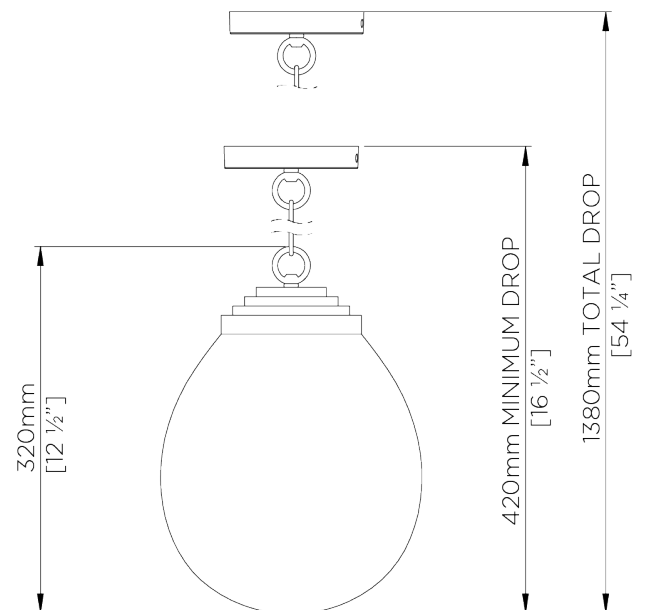

## Orb Pendant Small

MCL43S | Bright Gold

Shown in Clear with Bright Gold

**WIDTH**  
220mm | 8 3/4"

**CONSTRUCTED FROM**  
Blown glass and brass with decorative finish

**MAX WATTAGE**  
60W

**MINIMUM DROP**  
420mm | 16 3/4"

**WEIGHT**  
3.2 kg | 7.04 lbs

**LAMP**  
1 x Switched Type A19 Medium Base

**MAXIMUM DROP**  
1380mm | 54 1/2"

**VOLTAGE**  
120V

**DROPS AVAILABLE**  
1380mm / Custom

**FINISHES**  
1 Bright Gold  
2 Bright Silver

# Orb Pendant Small

MCL43S

WIDTH  
220mm | 8 3/4"

MINIMUM DROP  
420mm | 16 3/4"

MAXIMUM DROP  
1380mm | 54 1/2"

DROPS AVAILABLE  
1380mm / Custom

CEILING ROSE DETAIL

© Porta Romana 2022