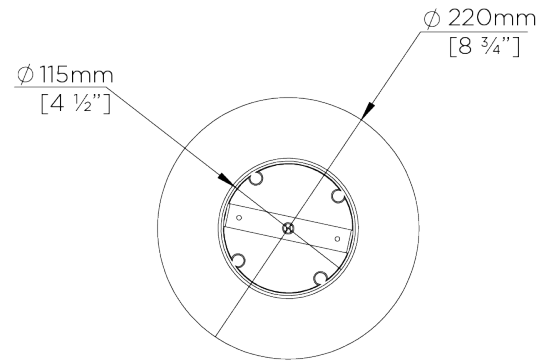

## Orb Pendant Small

MCL43S | Bright Gold

Shown in Clear with Bright Gold

**WIDTH**  
220mm | 8 3/4"

**CONSTRUCTED FROM**  
Blown glass and brass with decorative finish

**MAX WATTAGE**  
60W

**MINIMUM DROP**  
420mm | 16 3/4"

**WEIGHT**  
3.2 kg | 7.04 lbs

**LAMP**  
1 x Switched Type A19 Medium Base

**MAXIMUM DROP**  
1380mm | 54 1/2"

**VOLTAGE**  
120V

**DROPS AVAILABLE**  
1380mm / Custom

**FINISHES**  
1 Bright Gold  
2 Bright Silver

# Orb Pendant Small

MCL43S

WIDTH  
220mm | 8 3/4"

MINIMUM DROP  
420mm | 16 3/4"

MAXIMUM DROP  
1380mm | 54 1/2"

DROPS AVAILABLE  
1380mm / Custom

CEILING ROSE DETAIL

© Porta Romana 2022