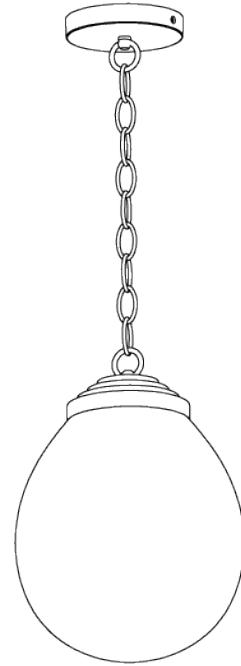

## Orb Pendant Small

MCL43S | Bright Gold

Shown in Clear with Bright Gold

**WIDTH**  
220mm | 8 3/4"

**CONSTRUCTED FROM**  
Blown glass and brass with decorative finish

**MAX WATTAGE**  
60W

**MINIMUM DROP**  
420mm | 16 3/4"

**WEIGHT**  
3.2 kg | 7.04 lbs

**LAMP**  
1 x Switched Type A19 Medium Base

**MAXIMUM DROP**  
1380mm | 54 1/2"

**VOLTAGE**  
120V

**DROPS AVAILABLE**  
1380mm / Custom

**FINISHES**  
1 Bright Gold  
2 Bright Silver

# Orb Pendant Small

MCL43S

WIDTH  
220mm | 8 3/4"

MINIMUM DROP  
420mm | 16 3/4"

MAXIMUM DROP  
1380mm | 54 1/2"

DROPS AVAILABLE  
1380mm / Custom

CEILING ROSE DETAIL

© Porta Romana 2022