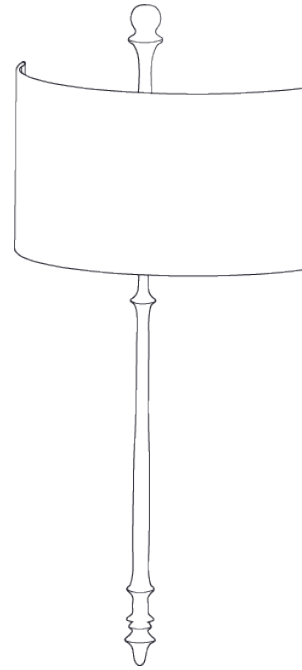

PORTA ROMANA

Olivier Wall Light

TWL28 | White Gold

White Gold shown with 16" Tall Semi Cylinder in Putty Silk

HEIGHT
815mm | 32 1/4"

HEIGHT WITH SHADE
815mm | 32 1/4"

WIDTH
160mm | 6 1/2"

WIDTH WITH SHADE
406mm | 16"

CONSTRUCTED FROM
Cast composite and brass with decorative finish

WEIGHT
1.1 kg | 2.42 lbs

PROJECTION
152mm | 6"

RECOMMENDED SHADE
16" Tall Semi Cylinder

MAX WATTAGE
25W

LAMP
2 x T-4 G-9 Lamp

VOLTAGE
120V

FINISHES
1 Bronzed
2 Versailles Gold
3 White Gold

Olivier Wall Light

TWL28

HEIGHT

815mm | 32 1/4"

HEIGHT WITH SHADE

815mm | 32 1/4"

WIDTH

160mm | 6 1/2"

WIDTH WITH SHADE

406mm | 16"

© Porta Romana 2022

Dimensions and weights are provided as a guide. All Porta Romana Products are made by hand and variations can occur in some products. The products you are buying or marketing are exclusive designs belonging to Porta Romana. Please do not submit design sheets featuring our products to other manufacturing companies nor to other parties who might. Any manufacturer found to be reproducing Porta Romana products will be breaching copyright law and will be actively pursued