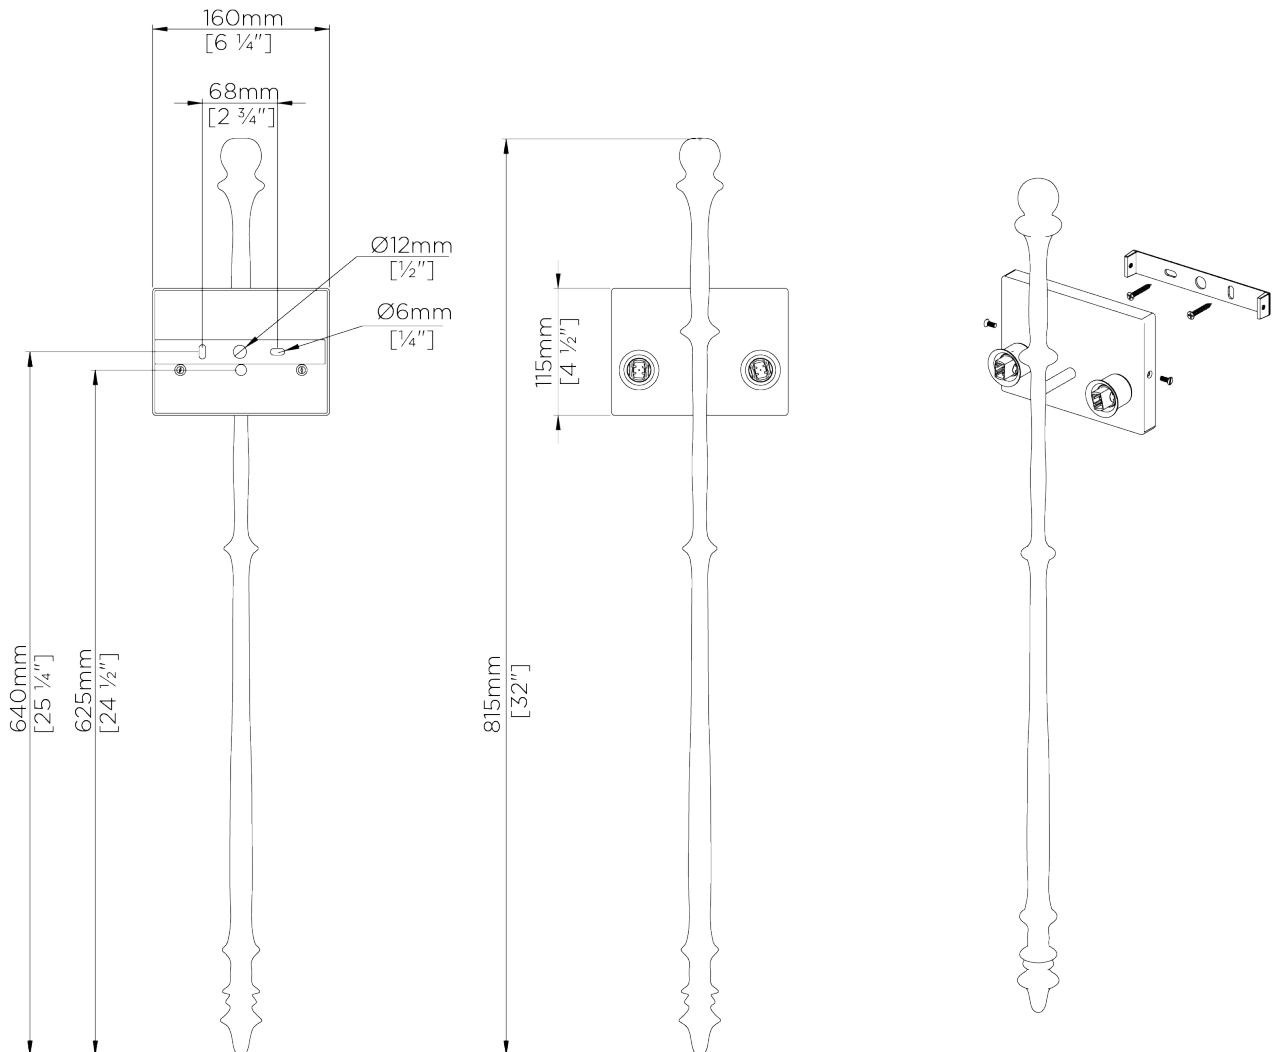

PORTA ROMANA

Olivier Wall Light

TWL28 | White Gold

White Gold shown with 16" Tall Semi Cylinder in Putty Silk

HEIGHT
815mm | 32 1/4"

HEIGHT WITH SHADE
815mm | 32 1/4"

WIDTH
160mm | 6 1/2"

WIDTH WITH SHADE
406mm | 16"

CONSTRUCTED FROM
Cast composite and brass with decorative finish

WEIGHT
1.1 kg | 2.42 lbs

PROJECTION
152mm | 6"

RECOMMENDED SHADE
16" Tall Semi Cylinder

MAX WATTAGE
25W

LAMP
2 x T-4 G-9 Lamp

VOLTAGE
120V

FINISHES
1 Bronzed
2 Versailles Gold
3 White Gold

Olivier Wall Light

TWL28

HEIGHT

815mm | 32 1/4"

HEIGHT WITH SHADE

815mm | 32 1/4"

WIDTH

160mm | 6 1/2"

WIDTH WITH SHADE

406mm | 16"

© Porta Romana 2022

Dimensions and weights are provided as a guide. All Porta Romana Products are made by hand and variations can occur in some products. The products you are buying or marketing are exclusive designs belonging to Porta Romana. Please do not submit design sheets featuring our products to other manufacturing companies nor to other parties who might. Any manufacturer found to be reproducing Porta Romana products will be breaching copyright law and will be actively pursued