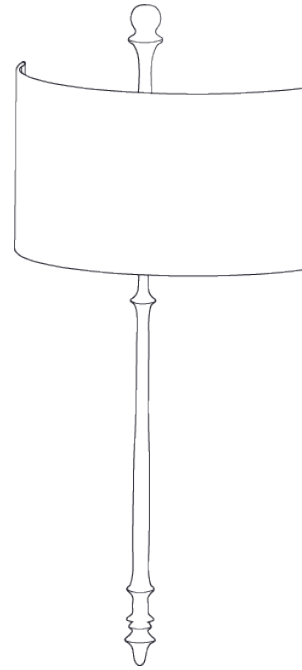

PORTA ROMANA

Olivier Wall Light

TWL28 | Versailles Gold

Versailles Gold shown with 16" Tall Semi Cylinder in Putty Silk

HEIGHT
815mm | 32 1/4"

HEIGHT WITH SHADE
815mm | 32 1/4"

WIDTH
160mm | 6 1/2"

WIDTH WITH SHADE
406mm | 16"

CONSTRUCTED FROM
Cast composite and brass with decorative finish

WEIGHT
1.1 kg | 2.42 lbs

PROJECTION
152mm | 6"

RECOMMENDED SHADE
16" Tall Semi Cylinder

MAX WATTAGE
25W

LAMP
2 x T-4 G-9 Lamp

VOLTAGE
120V

FINISHES
1 Bronzed
2 Versailles Gold
3 White Gold

Olivier Wall Light

TWL28

HEIGHT

815mm | 32 1/4"

HEIGHT WITH SHADE

815mm | 32 1/4"

WIDTH

160mm | 6 1/2"

WIDTH WITH SHADE

406mm | 16"

© Porta Romana 2022

Dimensions and weights are provided as a guide. All Porta Romana Products are made by hand and variations can occur in some products. The products you are buying or marketing are exclusive designs belonging to Porta Romana. Please do not submit design sheets featuring our products to other manufacturing companies nor to other parties who might. Any manufacturer found to be reproducing Porta Romana products will be breaching copyright law and will be actively pursued