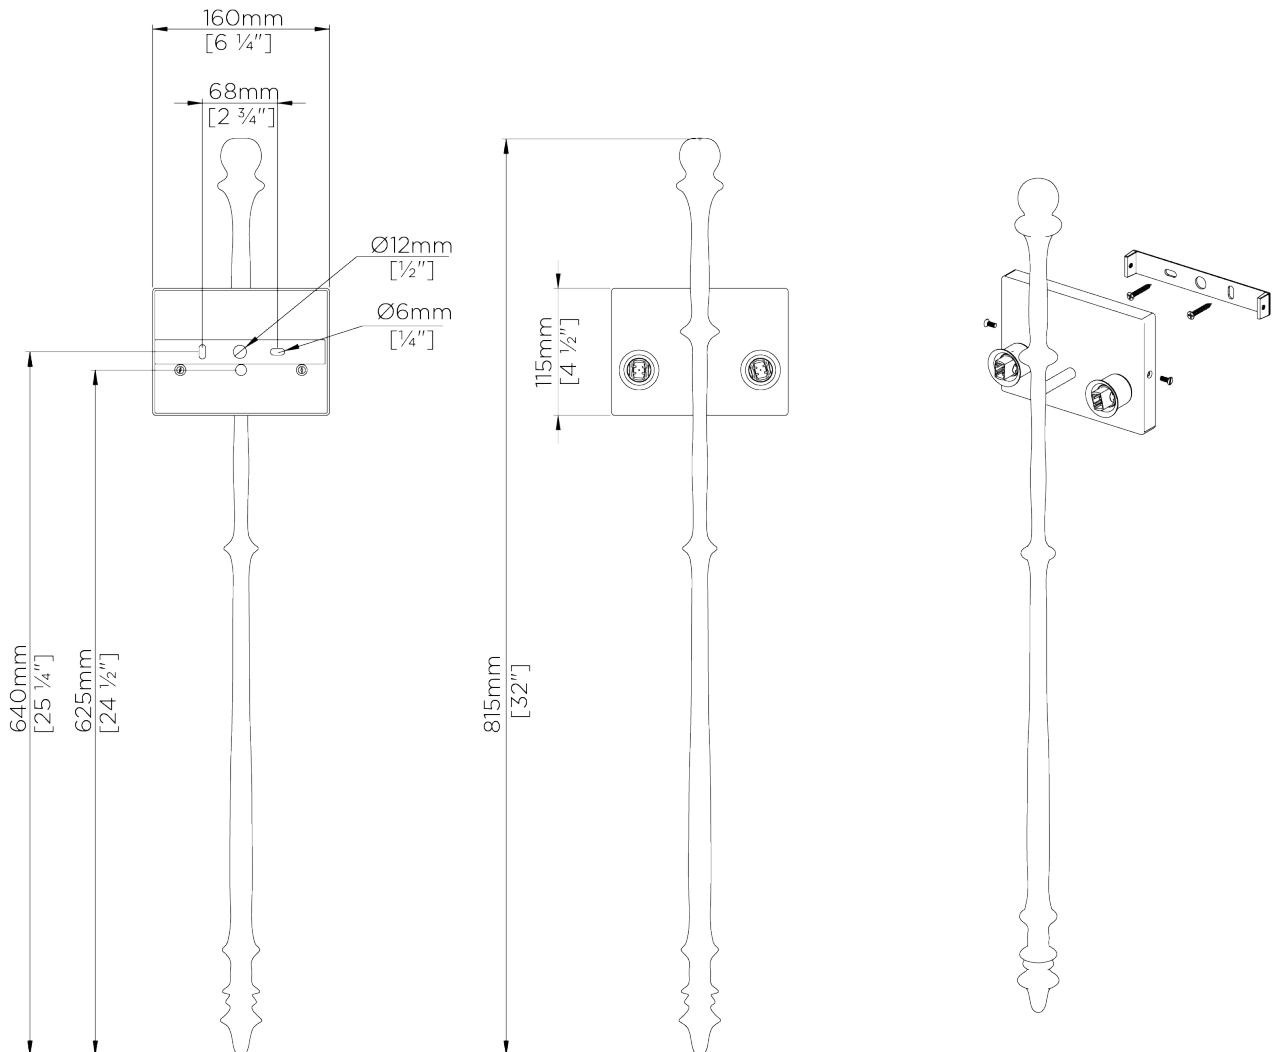

PORTA ROMANA

Olivier Wall Light

TWL28 | Versailles Gold

Versailles Gold shown with 16" Tall Semi Cylinder in Putty Silk

HEIGHT
815mm | 32 1/4"

HEIGHT WITH SHADE
815mm | 32 1/4"

WIDTH
160mm | 6 1/2"

WIDTH WITH SHADE
406mm | 16"

CONSTRUCTED FROM
Cast composite and brass with decorative finish

WEIGHT
1.1 kg | 2.42 lbs

PROJECTION
152mm | 6"

RECOMMENDED SHADE
16" Tall Semi Cylinder

MAX WATTAGE
25W

LAMP
2 x T-4 G-9 Lamp

VOLTAGE
120V

FINISHES
1 Bronzed
2 Versailles Gold
3 White Gold

Olivier Wall Light

TWL28

HEIGHT

815mm | 32 1/4"

HEIGHT WITH SHADE

815mm | 32 1/4"

WIDTH

160mm | 6 1/2"

WIDTH WITH SHADE

406mm | 16"

© Porta Romana 2022

Dimensions and weights are provided as a guide. All Porta Romana Products are made by hand and variations can occur in some products. The products you are buying or marketing are exclusive designs belonging to Porta Romana. Please do not submit design sheets featuring our products to other manufacturing companies nor to other parties who might. Any manufacturer found to be reproducing Porta Romana products will be breaching copyright law and will be actively pursued