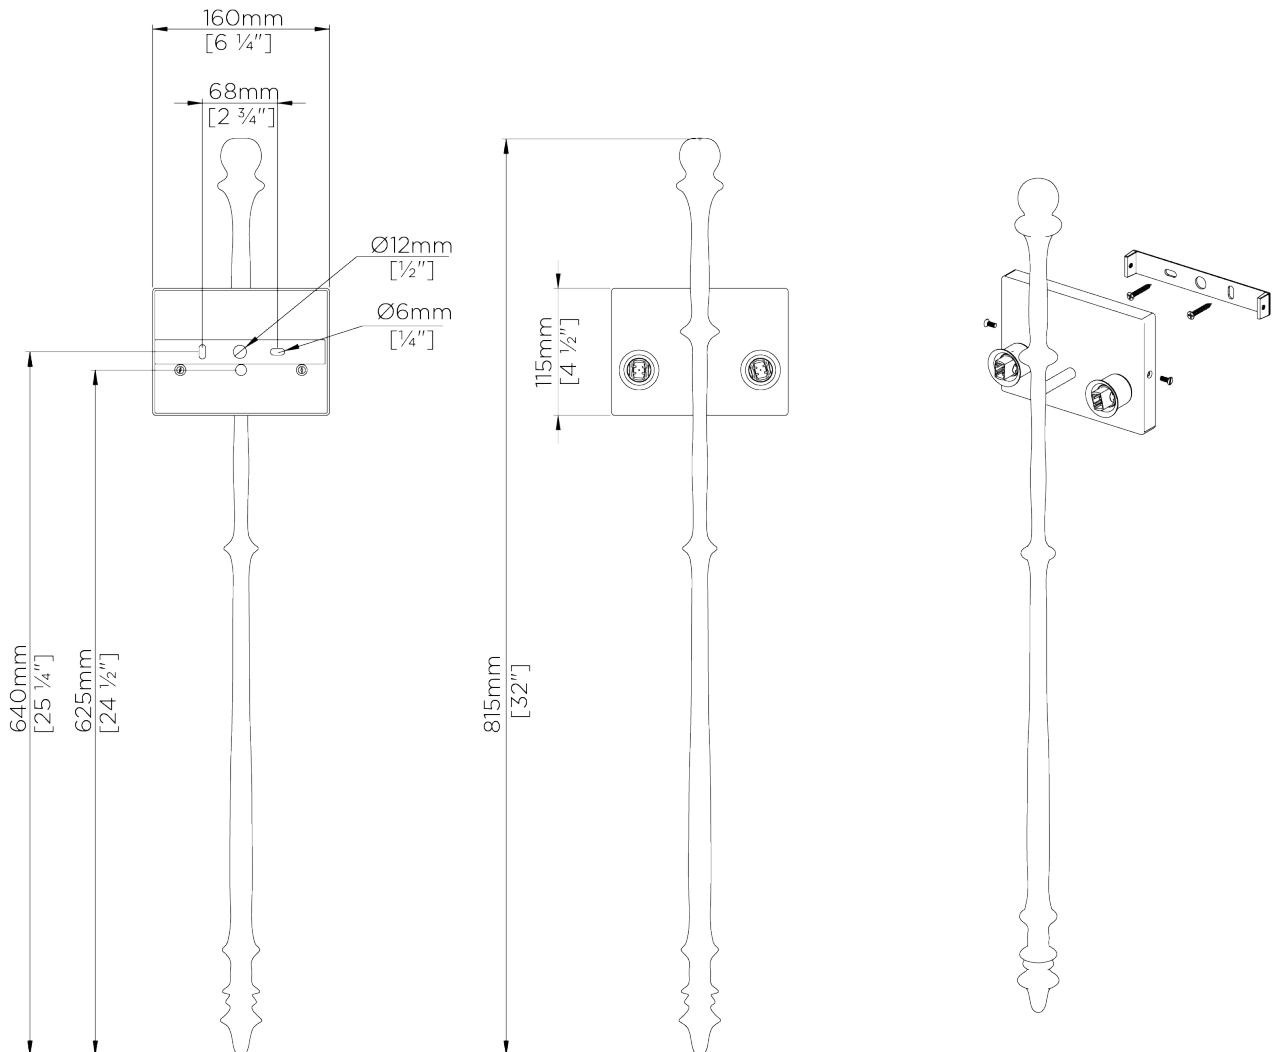

PORTA ROMANA

Olivier Wall Light

TWL28 | Bronzed

Bronzed shown with 16" Tall Semi Cylinder in Putty Silk

HEIGHT
815mm | 32 1/4"

CONSTRUCTED FROM
Cast composite and brass with decorative finish

RECOMMENDED SHADE
16" Tall Semi Cylinder

HEIGHT WITH SHADE
815mm | 32 1/4"

WEIGHT
1.1 kg | 2.42 lbs

MAX WATTAGE
25W

WIDTH
160mm | 6 1/2"

PROJECTION
152mm | 6"

LAMP
2 x T-4 G-9 Lamp

WIDTH WITH SHADE
406mm | 16"

VOLTAGE
120V

FINISHES

- 1 Bronzed
- 2 Versailles Gold
- 3 White Gold

Olivier Wall Light

TWL28

HEIGHT

815mm | 32 1/4"

HEIGHT WITH SHADE

815mm | 32 1/4"

WIDTH

160mm | 6 1/2"

WIDTH WITH SHADE

406mm | 16"

© Porta Romana 2022

Dimensions and weights are provided as a guide. All Porta Romana Products are made by hand and variations can occur in some products. The products you are buying or marketing are exclusive designs belonging to Porta Romana. Please do not submit design sheets featuring our products to other manufacturing companies nor to other parties who might. Any manufacturer found to be reproducing Porta Romana products will be breaching copyright law and will be actively pursued