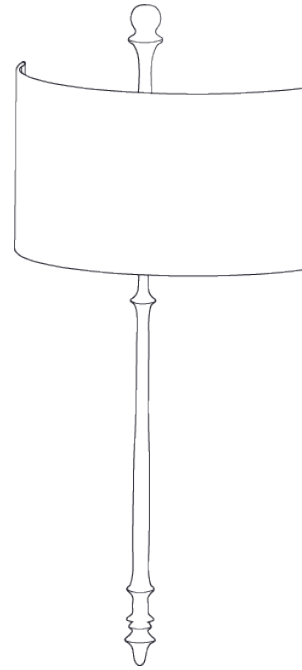

PORTA ROMANA

Olivier Wall Light

TWL28 | Bronzed

Bronzed shown with 16" Tall Semi Cylinder in Putty Silk

HEIGHT
815mm | 32 1/4"

CONSTRUCTED FROM
Cast composite and brass with decorative finish

RECOMMENDED SHADE
16" Tall Semi Cylinder

HEIGHT WITH SHADE
815mm | 32 1/4"

WEIGHT
1.1 kg | 2.42 lbs

MAX WATTAGE
25W

WIDTH
160mm | 6 1/2"

PROJECTION
152mm | 6"

LAMP
2 x T-4 G-9 Lamp

WIDTH WITH SHADE
406mm | 16"

VOLTAGE
120V

FINISHES

- 1 Bronzed
- 2 Versailles Gold
- 3 White Gold

Olivier Wall Light

TWL28

HEIGHT

815mm | 32 1/4"

HEIGHT WITH SHADE

815mm | 32 1/4"

WIDTH

160mm | 6 1/2"

WIDTH WITH SHADE

406mm | 16"

© Porta Romana 2022

Dimensions and weights are provided as a guide. All Porta Romana Products are made by hand and variations can occur in some products. The products you are buying or marketing are exclusive designs belonging to Porta Romana. Please do not submit design sheets featuring our products to other manufacturing companies nor to other parties who might. Any manufacturer found to be reproducing Porta Romana products will be breaching copyright law and will be actively pursued