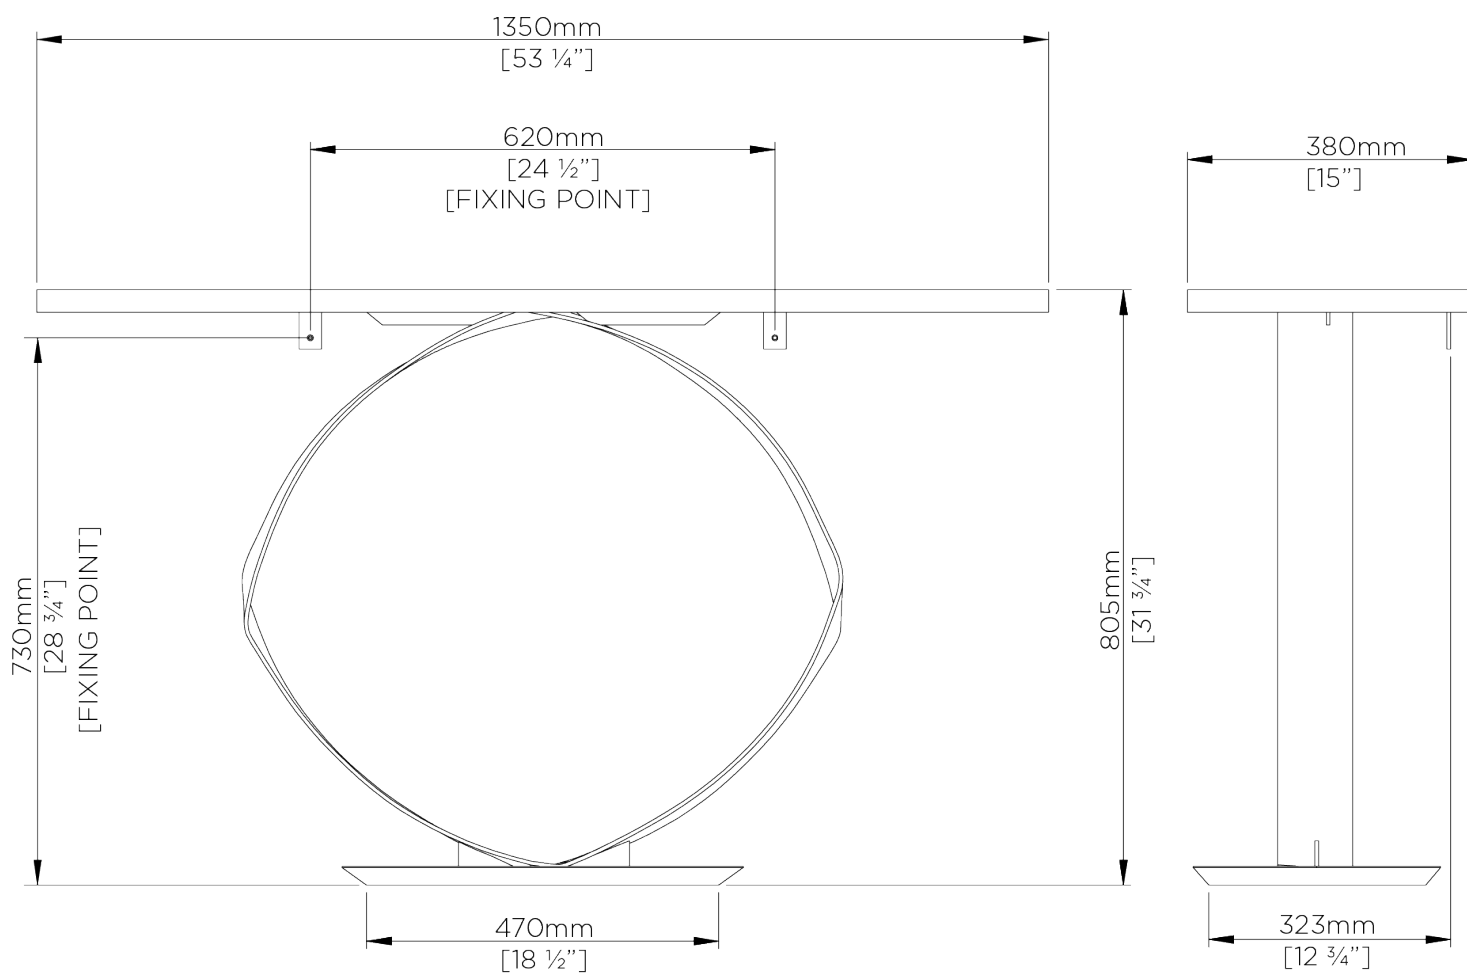

## O Console Table

CCT34 | Bronzed

Bronzed shown with Black Lacquer Top

**HEIGHT**  
805mm | 31 3/4"

**WIDTH**  
1150mm | 45 \_"

**DEPTH**  
380mm | 15"

**CONSTRUCTED FROM**  
Forged steel with decorative finish  
and oak veneer or lacquered wood  
top

**WEIGHT**  
24.2 kg | 53.24 lbs

**FINISHES**  
1 Bronzed

# O Console Table

CCT34

HEIGHT  
805mm | 31 3/4"

WIDTH  
1150mm | 45 1/4"

DEPTH  
380mm | 15"

© Porta Romana 2022

Dimensions and weights are provided as a guide. All Porta Romana Products are made by hand and variations can occur in some products. The products you are buying or marketing are exclusive designs belonging to Porta Romana. Please do not submit design sheets featuring our products to other manufacturing companies nor to other parties who might. Any manufacturer found to be reproducing Porta Romana products will be breaching copyright law and will be actively pursued