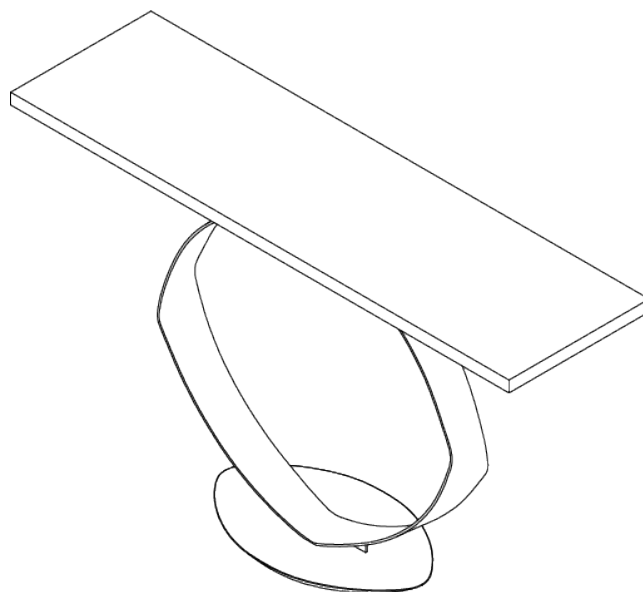

## O Console Table

CCT34 | Bronzed

Bronzed shown with Black Lacquer Top

**HEIGHT**  
805mm | 31 3/4"

**WIDTH**  
1150mm | 45 \_"

**DEPTH**  
380mm | 15"

**CONSTRUCTED FROM**  
Forged steel with decorative finish  
and oak veneer or lacquered wood  
top

# O Console Table

CCT34

HEIGHT  
805mm | 31 3/4"

WIDTH  
1150mm | 45 1/4"

DEPTH  
380mm | 15"

© Porta Romana 2022

Dimensions and weights are provided as a guide. All Porta Romana Products are made by hand and variations can occur in some products. The products you are buying or marketing are exclusive designs belonging to Porta Romana. Please do not submit design sheets featuring our products to other manufacturing companies nor to other parties who might. Any manufacturer found to be reproducing Porta Romana products will be breaching copyright law and will be actively pursued