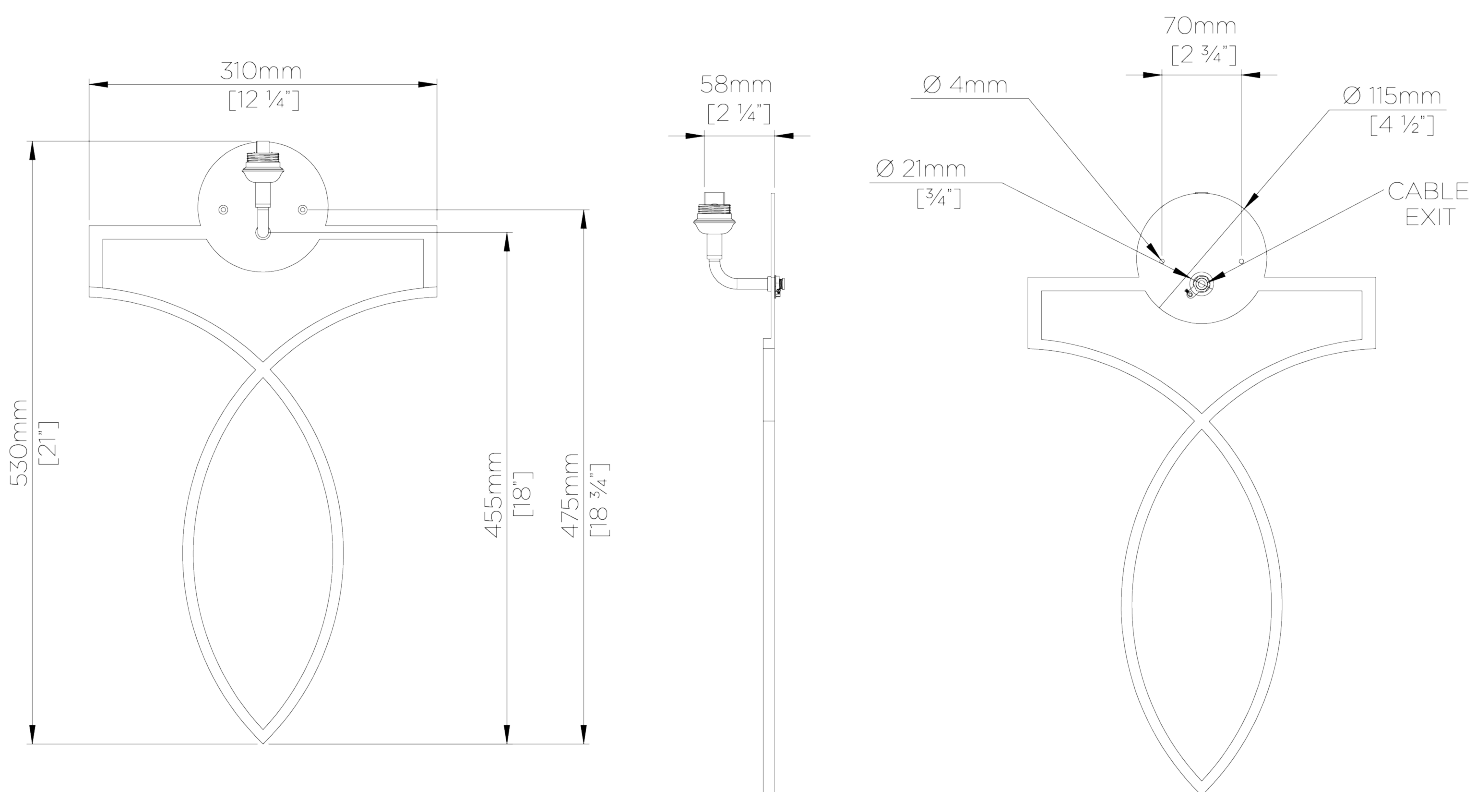

## Nicolas Wall Light

TWL15 | Nickel

Nickel shown with 14" Semi Cylinder in Putty Silk

HEIGHT  
530mm | 21"

CONSTRUCTED FROM  
Nickel plated steel or patinated brass

RECOMMENDED SHADE  
14" Semi Cylinder

HEIGHT WITH SHADE  
600mm | 23 3/4"

WEIGHT  
1.6 kg | 3.52 lbs

MAX WATTAGE  
25W

WIDTH  
310mm | 12 1/4"

PROJECTION  
152mm | 6"

LAMP  
1 x T-4 G-9 Lamp

WIDTH WITH SHADE  
356mm | 14 1/4"

VOLTAGE  
120V

# Nicolas Wall Light

TWL15

HEIGHT  
530mm | 21"

HEIGHT WITH SHADE  
600mm | 23 3/4"

WIDTH  
310mm | 12 1/4"

WIDTH WITH SHADE  
356mm | 14 1/4"

© Porta Romana 2022

Dimensions and weights are provided as a guide. All Porta Romana Products are made by hand and variations can occur in some products. The products you are buying or marketing are exclusive designs belonging to Porta Romana. Please do not submit design sheets featuring our products to other manufacturing companies nor to other parties who might. Any manufacturer found to be reproducing Porta Romana products will be breaching copyright law and will be actively pursued