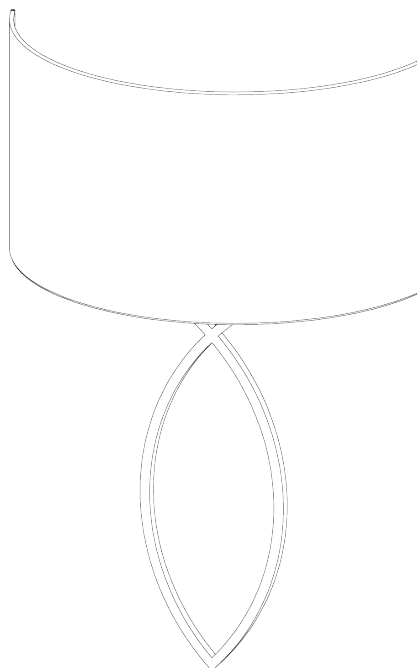

## Nicolas Wall Light

TWL15 | Nickel

Nickel shown with 14" Semi Cylinder in Putty Silk

HEIGHT  
530mm | 21"

CONSTRUCTED FROM  
Nickel plated steel or patinated brass

RECOMMENDED SHADE  
14" Semi Cylinder

HEIGHT WITH SHADE  
600mm | 23 3/4"

WEIGHT  
1.6 kg | 3.52 lbs

MAX WATTAGE  
25W

WIDTH  
310mm | 12 1/4"

PROJECTION  
152mm | 6"

LAMP  
1 x T-4 G-9 Lamp

WIDTH WITH SHADE  
356mm | 14 1/4"

VOLTAGE  
120V

# Nicolas Wall Light

TWL15

HEIGHT  
530mm | 21"

HEIGHT WITH SHADE  
600mm | 23 3/4"

WIDTH  
310mm | 12 1/4"

WIDTH WITH SHADE  
356mm | 14 1/4"

© Porta Romana 2022

Dimensions and weights are provided as a guide. All Porta Romana Products are made by hand and variations can occur in some products. The products you are buying or marketing are exclusive designs belonging to Porta Romana. Please do not submit design sheets featuring our products to other manufacturing companies nor to other parties who might. Any manufacturer found to be reproducing Porta Romana products will be breaching copyright law and will be actively pursued