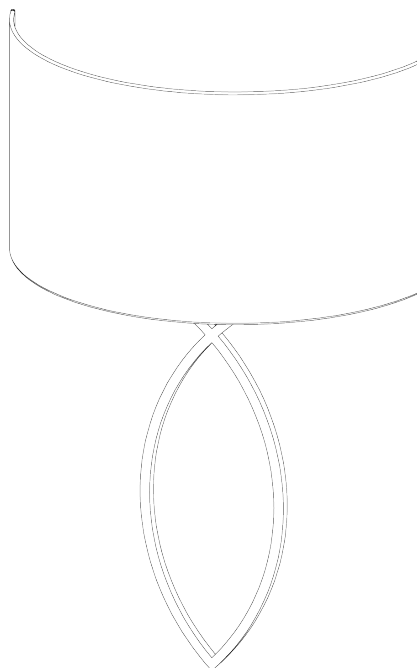

PORTA ROMANA

Nicolas Wall Light

TWL15 | Antiqued Brass

Antiqued Brass shown with 14" Semi Cylinder in Putty Silk

HEIGHT
530mm | 21"

CONSTRUCTED FROM
Nickel plated steel or patinated brass

RECOMMENDED SHADE
14" Semi Cylinder

HEIGHT WITH SHADE
600mm | 23 3/4"

WEIGHT
1.6 kg | 3.52 lbs

MAX WATTAGE
25W

WIDTH
310mm | 12 1/4"

PROJECTION
152mm | 6"

LAMP
1 x T-4 G-9 Lamp

WIDTH WITH SHADE
356mm | 14 1/4"

VOLTAGE
120V

FINISHES

- 1 Antiqued Brass
- 2 Nickel

Nicolas Wall Light

TWL15

HEIGHT
530mm | 21"

HEIGHT WITH SHADE
600mm | 23 3/4"

WIDTH
310mm | 12 1/4"

WIDTH WITH SHADE
356mm | 14 1/4"