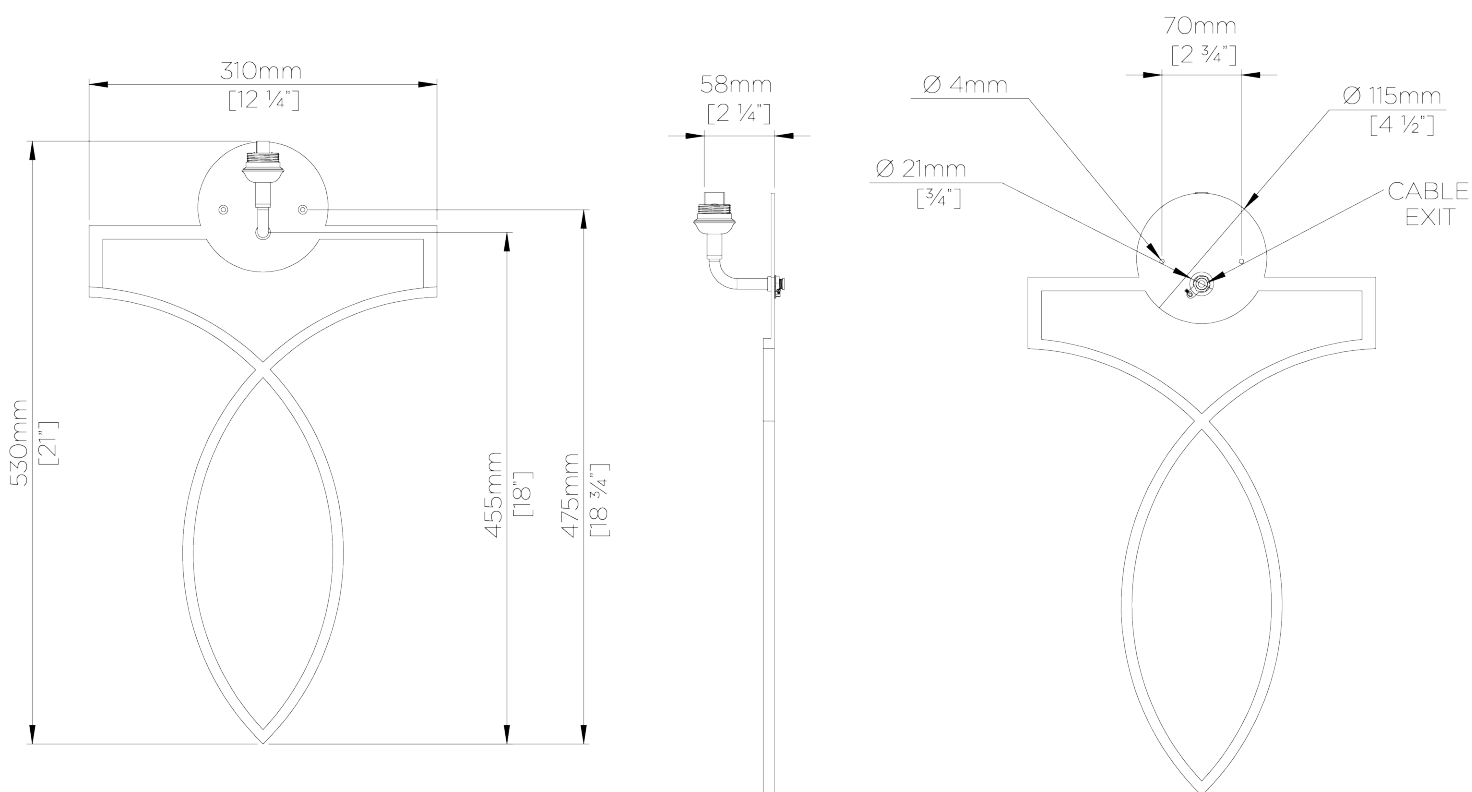

PORTA ROMANA

Nicolas Wall Light

TWL15 | Antiqued Brass

Antiqued Brass shown with 14" Semi Cylinder in Putty Silk

HEIGHT
530mm | 21"

CONSTRUCTED FROM
Nickel plated steel or patinated brass

RECOMMENDED SHADE
14" Semi Cylinder

HEIGHT WITH SHADE
600mm | 23 3/4"

WEIGHT
1.6 kg | 3.52 lbs

MAX WATTAGE
25W

WIDTH
310mm | 12 1/4"

PROJECTION
152mm | 6"

LAMP
1 x T-4 G-9 Lamp

WIDTH WITH SHADE
356mm | 14 1/4"

VOLTAGE
120V

FINISHES

- 1 Antiqued Brass
- 2 Nickel

Nicolas Wall Light

TWL15

HEIGHT
530mm | 21"

HEIGHT WITH SHADE
600mm | 23 3/4"

WIDTH
310mm | 12 1/4"

WIDTH WITH SHADE
356mm | 14 1/4"