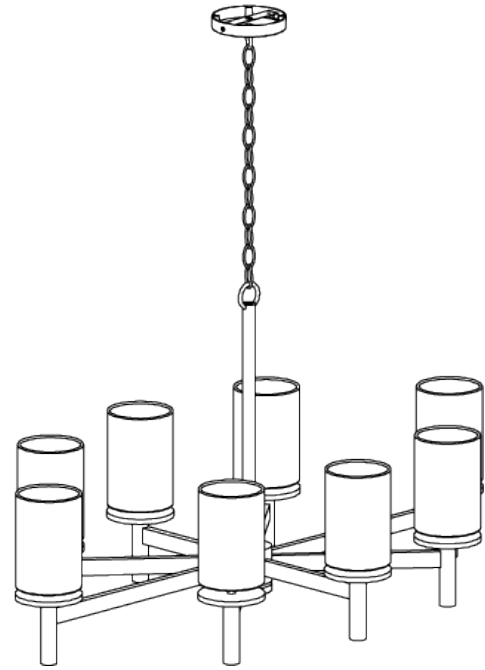

## Neptune Chandelier Small

MCL51S | Verdigris

Verdigris shown with 5" Cylinder in Natural Linen

**WIDTH**  
980mm | 38 1/2"

**CONSTRUCTED FROM**  
Steel with decorative finish

**RECOMMENDED SHADE**  
4" Cylinder

**DEPTH**  
580mm | 22 3/4"

**MAX WATTAGE**  
25W

**MINIMUM DROP**  
605mm | 24"

**LAMP**  
8 x Topedo Type B10 Candelabra  
Base

**MAXIMUM DROP**  
1560mm | 61 1/2"

**VOLTAGE**  
120V

**DROPS AVAILABLE**  
1600mm / Custom

## MCL51S

**WIDTH**  
980mm | 38 1/2"

**DEPTH**  
580mm | 22 3/4"

**MINIMUM DROP**  
605mm | 24"

**MAXIMUM DROP**  
1560mm | 61 1/2"

**DROPS AVAILABLE**  
1600mm / Custom

CEILING ROSE DETAIL

© Porta Romana 2022