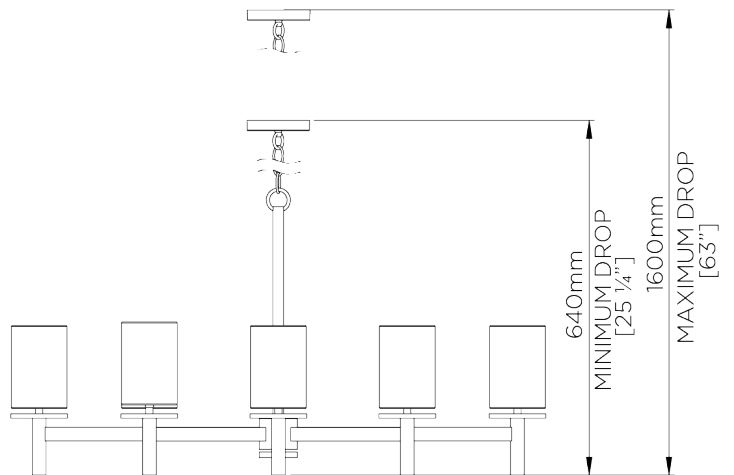

## MCL51S

**WIDTH**  
980mm | 38 1/2"

**DEPTH**  
580mm | 22 3/4"

**MINIMUM DROP**  
605mm | 24"

**MAXIMUM DROP**  
1560mm | 61 1/2"

**DROPS AVAILABLE**  
1600mm / Custom

CEILING ROSE DETAIL

© Porta Romana 2022