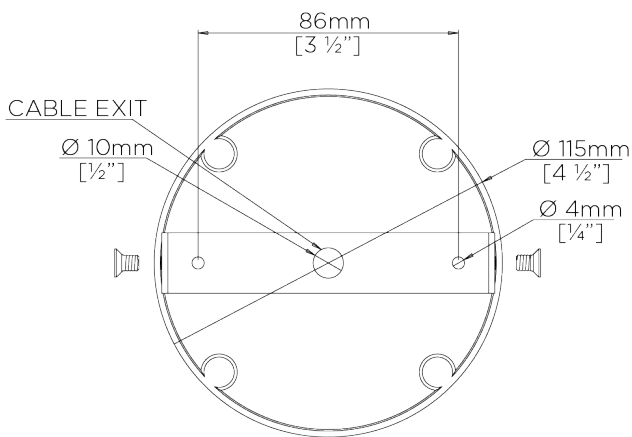

**DEPTH**  
580mm | 22 3/4"

**MAX WATTAGE**  
25W

**MINIMUM DROP**  
605mm | 24"

**LAMP**  
8 x Topedo Type B10 Candelabra  
Base

**MAXIMUM DROP**  
1560mm | 61 1/2"

**VOLTAGE**  
120V

**DROPS AVAILABLE**  
1600mm / Custom

## MCL51S

**WIDTH**  
980mm | 38 1/2"

**DEPTH**  
580mm | 22 3/4"

**MINIMUM DROP**  
605mm | 24"

**MAXIMUM DROP**  
1560mm | 61 1/2"

**DROPS AVAILABLE**  
1600mm / Custom

CEILING ROSE DETAIL

© Porta Romana 2022