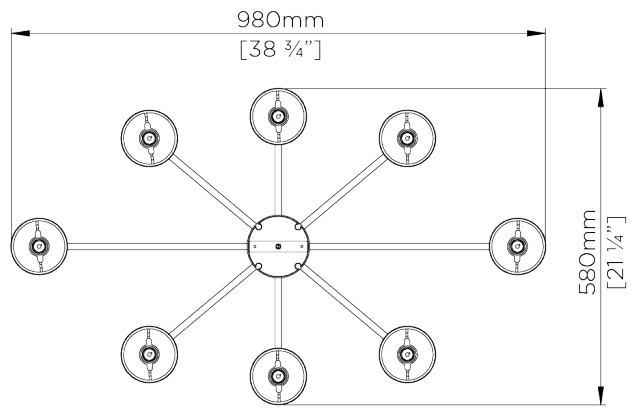

**DEPTH**  
580mm | 22 3/4"

**MAX WATTAGE**  
25W

**MINIMUM DROP**  
605mm | 24"

**LAMP**  
8 x Topedo Type B10 Candelabra  
Base

**MAXIMUM DROP**  
1560mm | 61 1/2"

**VOLTAGE**  
120V

**DROPS AVAILABLE**  
1600mm / Custom

## MCL51S

**WIDTH**  
980mm | 38 1/2"

**DEPTH**  
580mm | 22 3/4"

**MINIMUM DROP**  
605mm | 24"

**MAXIMUM DROP**  
1560mm | 61 1/2"

**DROPS AVAILABLE**  
1600mm / Custom

CEILING ROSE DETAIL

© Porta Romana 2022