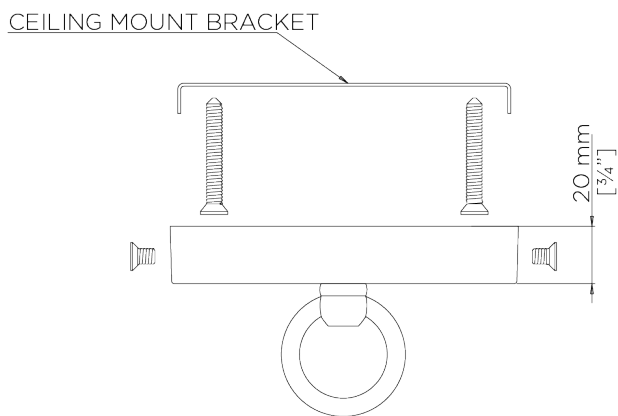

## MCL51S

**WIDTH**  
980mm | 38 1/2"

**DEPTH**  
580mm | 22 3/4"

**MINIMUM DROP**  
605mm | 24"

**MAXIMUM DROP**  
1560mm | 61 1/2"

**DROPS AVAILABLE**  
1600mm / Custom

CEILING ROSE DETAIL

© Porta Romana 2022