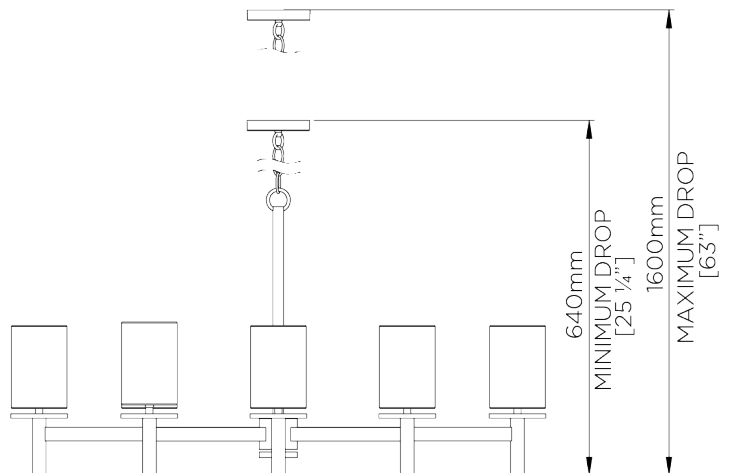

DEPTH
580mm | 22 3/4"

MAX WATTAGE
25W

MINIMUM DROP
605mm | 24"

LAMP
8 x Topedo Type B10 Candelabra
Base

MAXIMUM DROP
1560mm | 61 1/2"

VOLTAGE
120V

DROPS AVAILABLE
1600mm / Custom

FINISHES
1 Burnt Silver
2 Verdigris

Neptune Chandelier Small

MCL51S

WIDTH
980mm | 38 1/2"

DEPTH
580mm | 22 3/4"

MINIMUM DROP
605mm | 24"

MAXIMUM DROP
1560mm | 61 1/2"

DROPS AVAILABLE
1600mm / Custom

CEILING ROSE DETAIL