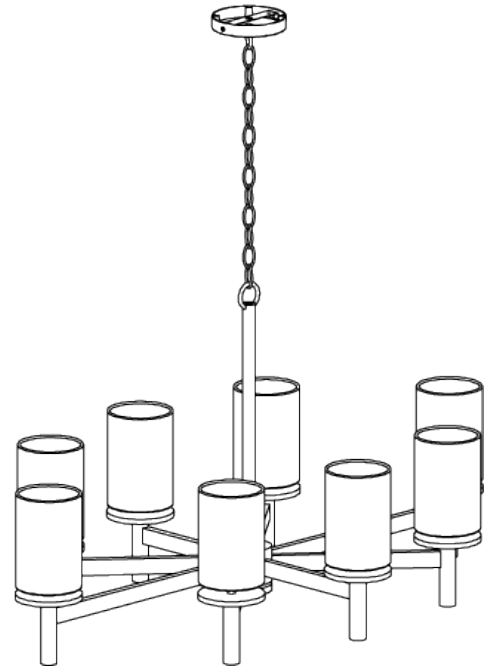

PORTA ROMANA

Neptune Chandelier Small

MCL51S | Burnt Silver

Burnt Silver shown with 5" Cylinder in Natural Linen

WIDTH
980mm | 38 1/2"

CONSTRUCTED FROM
Steel with decorative finish

RECOMMENDED SHADE
4" Cylinder

DEPTH
580mm | 22 3/4"

MAX WATTAGE
25W

MINIMUM DROP
605mm | 24"

LAMP
8 x Topedo Type B10 Candelabra
Base

MAXIMUM DROP
1560mm | 61 1/2"

VOLTAGE
120V

DROPS AVAILABLE
1600mm / Custom

FINISHES
1 Burnt Silver
2 Verdigris

Neptune Chandelier Small

MCL51S

WIDTH
980mm | 38 1/2"

DEPTH
580mm | 22 3/4"

MINIMUM DROP
605mm | 24"

MAXIMUM DROP
1560mm | 61 1/2"

DROPS AVAILABLE
1600mm / Custom

CEILING ROSE DETAIL