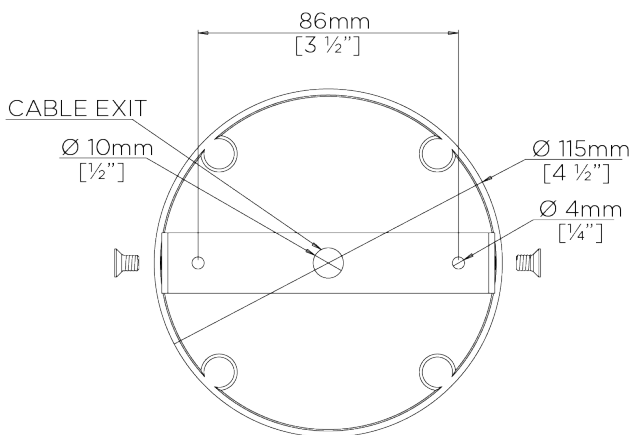

DEPTH
580mm | 22 3/4"

MAX WATTAGE
25W

MINIMUM DROP
605mm | 24"

LAMP
8 x Topedo Type B10 Candelabra
Base

MAXIMUM DROP
1560mm | 61 1/2"

VOLTAGE
120V

DROPS AVAILABLE
1600mm / Custom

FINISHES
1 Burnt Silver
2 Verdigris

Neptune Chandelier Small

MCL51S

WIDTH
980mm | 38 1/2"

DEPTH
580mm | 22 3/4"

MINIMUM DROP
605mm | 24"

MAXIMUM DROP
1560mm | 61 1/2"

DROPS AVAILABLE
1600mm / Custom

CEILING ROSE DETAIL