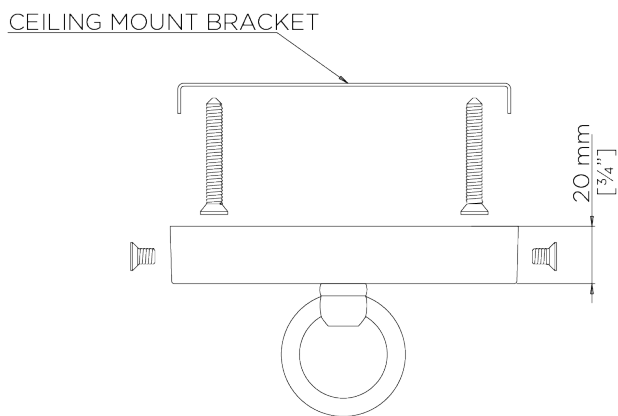

PORTA ROMANA

Neptune Chandelier Small

MCL51S | Burnt Silver

Burnt Silver shown with 5" Cylinder in Natural Linen

WIDTH
980mm | 38 1/2"

CONSTRUCTED FROM
Steel with decorative finish

RECOMMENDED SHADE
4" Cylinder

DEPTH
580mm | 22 3/4"

MAX WATTAGE
25W

MINIMUM DROP
605mm | 24"

LAMP
8 x Topedo Type B10 Candelabra
Base

MAXIMUM DROP
1560mm | 61 1/2"

VOLTAGE
120V

DROPS AVAILABLE
1600mm / Custom

FINISHES
1 Burnt Silver
2 Verdigris

Neptune Chandelier Small

MCL51S

WIDTH
980mm | 38 1/2"

DEPTH
580mm | 22 3/4"

MINIMUM DROP
605mm | 24"

MAXIMUM DROP
1560mm | 61 1/2"

DROPS AVAILABLE
1600mm / Custom

CEILING ROSE DETAIL