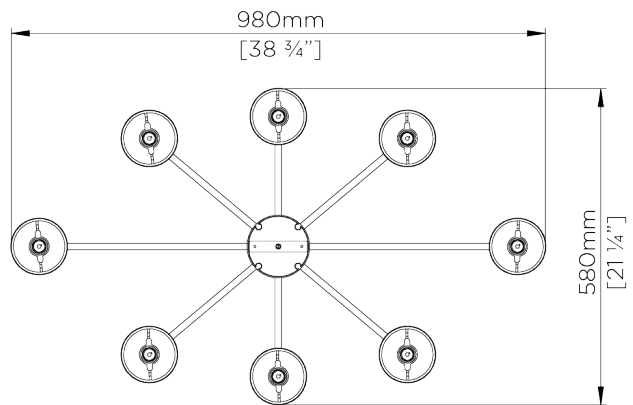

DEPTH
580mm | 22 3/4"

MAX WATTAGE
25W

MINIMUM DROP
605mm | 24"

LAMP
8 x Topedo Type B10 Candelabra
Base

MAXIMUM DROP
1560mm | 61 1/2"

VOLTAGE
120V

DROPS AVAILABLE
1600mm / Custom

FINISHES
1 Burnt Silver
2 Verdigris

Neptune Chandelier Small

MCL51S

WIDTH
980mm | 38 1/2"

DEPTH
580mm | 22 3/4"

MINIMUM DROP
605mm | 24"

MAXIMUM DROP
1560mm | 61 1/2"

DROPS AVAILABLE
1600mm / Custom

CEILING ROSE DETAIL