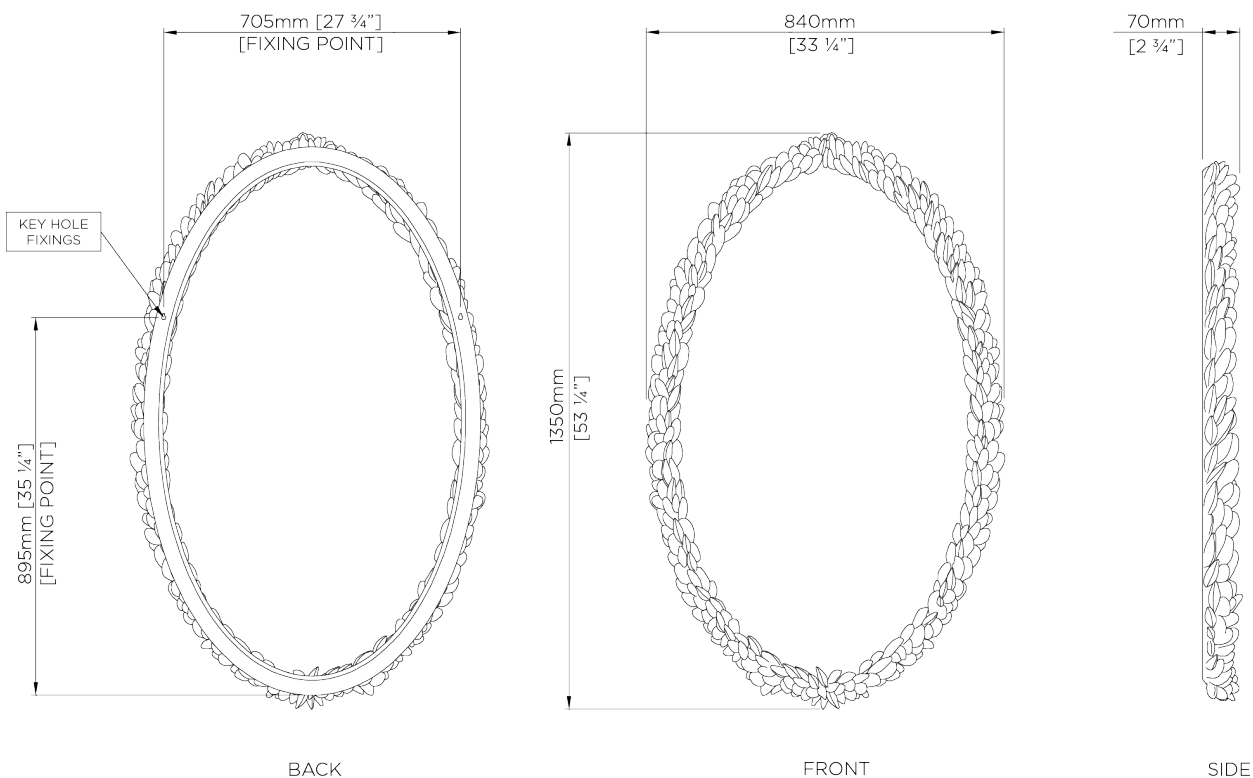

PORTA ROMANA

Mussel Shell Mirror

WM35 | Aged Plaster

HEIGHT
1350mm | 53 1/4"

WIDTH
840mm | 33 1/4"

DEPTH
70mm | 3"

CONSTRUCTED FROM
Cast composite and steel with
decorative finish

WEIGHT
13.8 kg | 30.36 lbs

FINISHES
1 Aged Plaster

Mussel Shell Mirror

WM35

HEIGHT
1350mm | 53 1/4"

WIDTH
840mm | 33 1/4"

DEPTH
70mm | 3"

© Porta Romana 2022

Dimensions and weights are provided as a guide. All Porta Romana Products are made by hand and variations can occur in some products. The products you are buying or marketing are exclusive designs belonging to Porta Romana. Please do not submit design sheets featuring our products to other manufacturing companies nor to other parties who might. Any manufacturer found to be reproducing Porta Romana products will be breaching copyright law and will be actively pursued