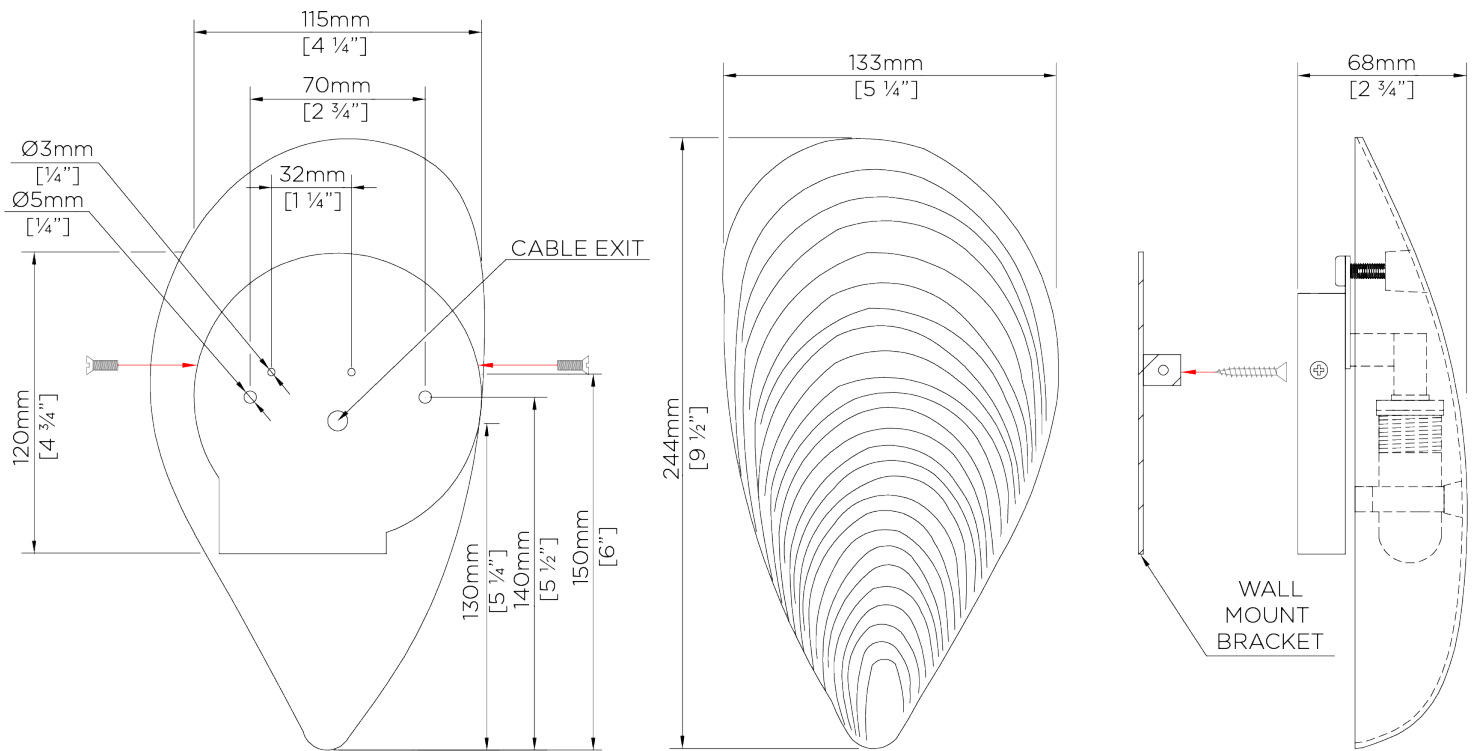

PORTA ROMANA

Mussel Shell Bathroom Wall Light

BWL03 | Nickel

Shown in Nickel

HEIGHT
244mm | 9 3/4"

CONSTRUCTED FROM
Nickel plated brass and steel

MAX WATTAGE
25W

WIDTH
133mm | 5 1/4"

WEIGHT
1.7 kg | 3.74 lbs

LAMP
1 x T-4 G-9 Lamp

PROJECTION
68mm | 2 3/4"

VOLTAGE
120V

FINISHES
1 Antique Brass
2 Nickel
3 Bronze

Mussel Shell Bathroom Wall Light

BWL03

HEIGHT
244mm | 9 3/4"

WIDTH
133mm | 5 1/4"

BACK

© Porta Romana 2022

Dimensions and weights are provided as a guide. All Porta Romana Products are made by hand and variations can occur in some products. The products you are buying or marketing are exclusive designs belonging to Porta Romana. Please do not submit design sheets featuring our products to other manufacturing companies nor to other parties who might. Any manufacturer found to be reproducing Porta Romana products will be breaching copyright law and will be actively pursued