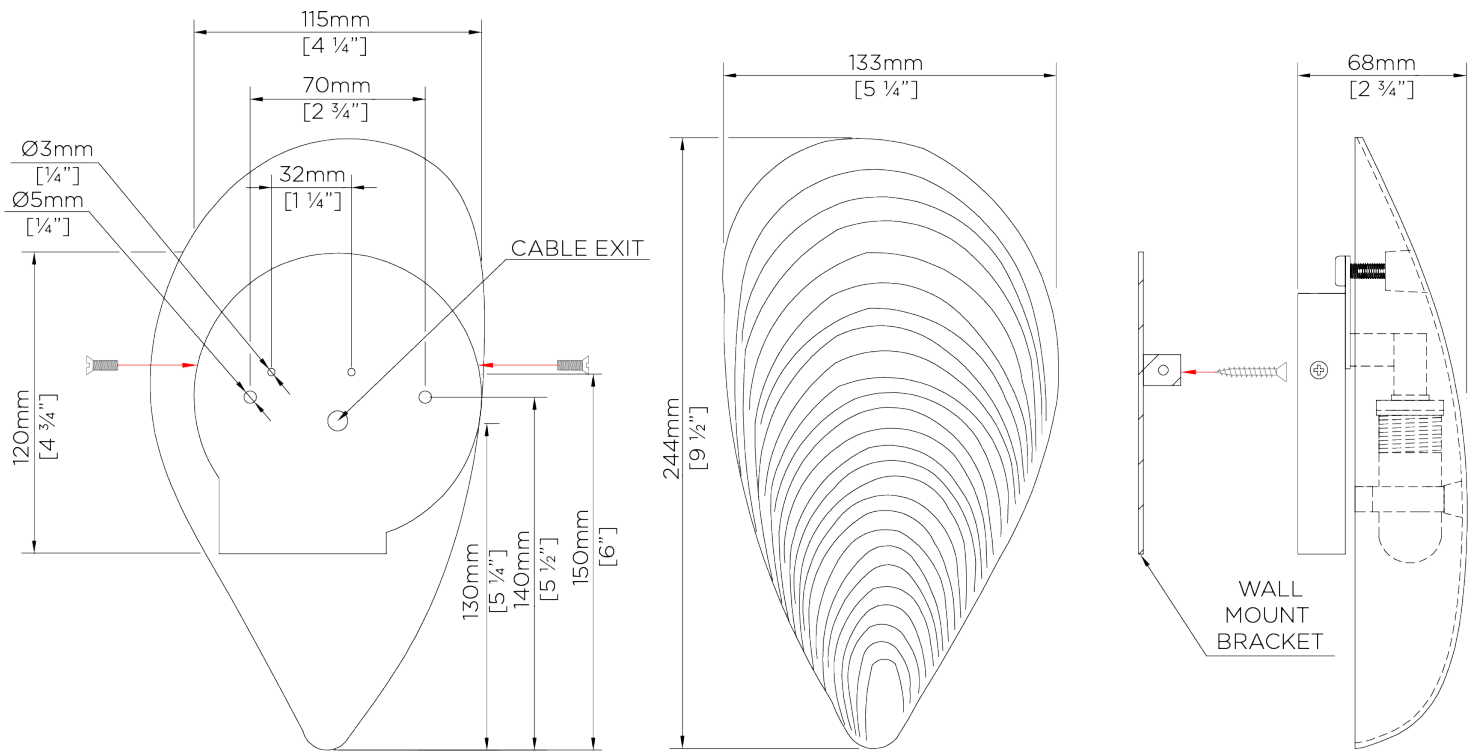

PORTA ROMANA

Mussel Shell Bathroom Wall Light

BWL03 | Antique Brass

Shown in Antique Brass

HEIGHT
244mm | 9 3/4"

CONSTRUCTED FROM
Nickel plated brass and steel

MAX WATTAGE
25W

WIDTH
133mm | 5 1/4"

WEIGHT
1.7 kg | 3.74 lbs

LAMP
1 x T-4 G-9 Lamp

PROJECTION
68mm | 2 3/4"

VOLTAGE
120V

FINISHES

- 1 Antique Brass
- 2 Nickel
- 3 Bronze

Mussel Shell Bathroom Wall Light

BWL03

HEIGHT
244mm | 9 3/4"

WIDTH
133mm | 5 1/4"

BACK

© Porta Romana 2022

Dimensions and weights are provided as a guide. All Porta Romana Products are made by hand and variations can occur in some products. The products you are buying or marketing are exclusive designs belonging to Porta Romana. Please do not submit design sheets featuring our products to other manufacturing companies nor to other parties who might. Any manufacturer found to be reproducing Porta Romana products will be breaching copyright law and will be actively pursued