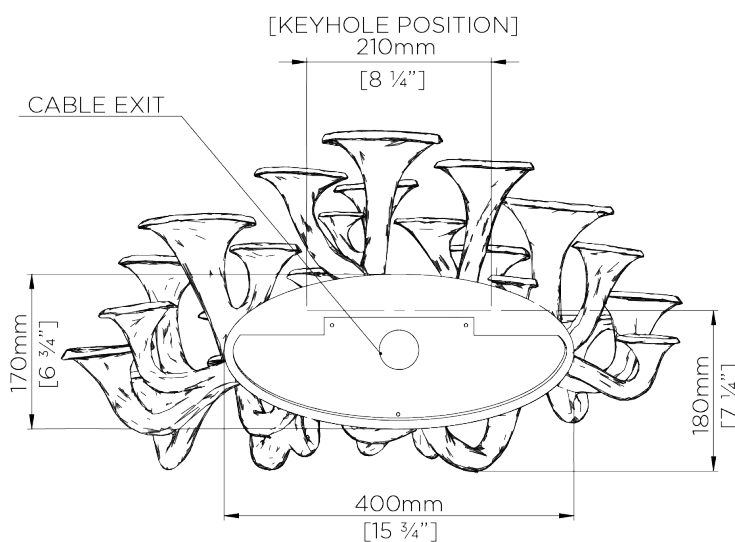

PORTA ROMANA

Mushroom Wall Light Large

TWL135L | Tawny

Shown in Tawny

HEIGHT
350mm | 14"

CONSTRUCTED FROM
Printed cornstarch based compound
with decorative plaster finish

MAX WATTAGE
29 x 25W

WIDTH
720mm | 28 1/2"

WEIGHT
5 kg | 11 lbs

LAMP
G-4 LED Lamp

PROJECTION
390mm | 15 1/2"

VOLTAGE
120V

FINISHES
1 Tawny

Mushroom Wall Light Large

TWL135L

HEIGHT
350mm | 14"

WIDTH
720mm | 28 1/2"

© Porta Romana 2022

Dimensions and weights are provided as a guide. All Porta Romana Products are made by hand and variations can occur in some products. The products you are buying or marketing are exclusive designs belonging to Porta Romana. Please do not submit design sheets featuring our products to other manufacturing companies nor to other parties who might. Any manufacturer found to be reproducing Porta Romana products will be breaching copyright law and will be actively pursued