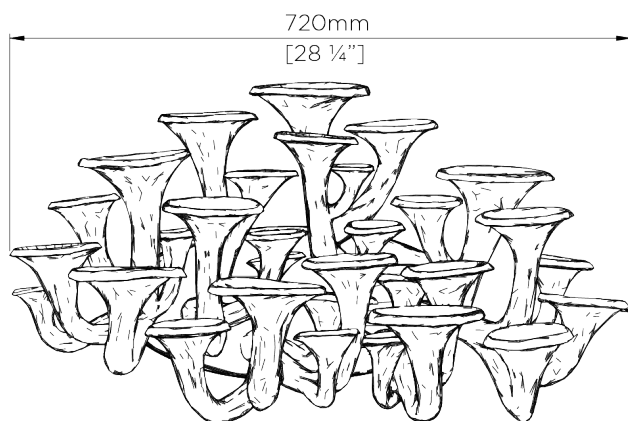

PORTA ROMANA

Mushroom Wall Light Large

TWL135L | Tawny

Shown in Tawny

HEIGHT
350mm | 14"

CONSTRUCTED FROM
Printed cornstarch based compound
with decorative plaster finish

MAX WATTAGE
29 x 25W

WIDTH
720mm | 28 1/2"

WEIGHT
5 kg | 11 lbs

LAMP
G-4 LED Lamp

PROJECTION
390mm | 15 1/2"

VOLTAGE
120V

FINISHES
1 Tawny

Mushroom Wall Light Large

TWL135L

HEIGHT
350mm | 14"

WIDTH
720mm | 28 1/2"

© Porta Romana 2022

Dimensions and weights are provided as a guide. All Porta Romana Products are made by hand and variations can occur in some products. The products you are buying or marketing are exclusive designs belonging to Porta Romana. Please do not submit design sheets featuring our products to other manufacturing companies nor to other parties who might. Any manufacturer found to be reproducing Porta Romana products will be breaching copyright law and will be actively pursued