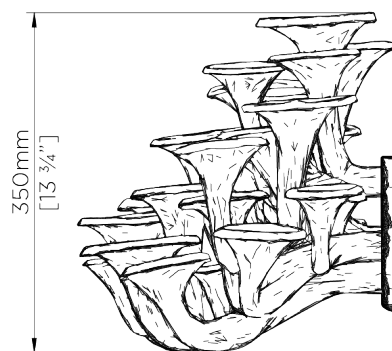

PORTA ROMANA

Mushroom Wall Light Large

TWL135L | Tawny

Shown in Tawny

HEIGHT
350mm | 14"

CONSTRUCTED FROM
Printed cornstarch based compound
with decorative plaster finish

MAX WATTAGE
29 x 25W

WIDTH
720mm | 28 1/2"

WEIGHT
5 kg | 11 lbs

LAMP
G-4 LED Lamp

PROJECTION
390mm | 15 1/2"

VOLTAGE
120V

FINISHES
1 Tawny

Mushroom Wall Light Large

TWL135L

HEIGHT
350mm | 14"

WIDTH
720mm | 28 1/2"

© Porta Romana 2022

Dimensions and weights are provided as a guide. All Porta Romana Products are made by hand and variations can occur in some products. The products you are buying or marketing are exclusive designs belonging to Porta Romana. Please do not submit design sheets featuring our products to other manufacturing companies nor to other parties who might. Any manufacturer found to be reproducing Porta Romana products will be breaching copyright law and will be actively pursued