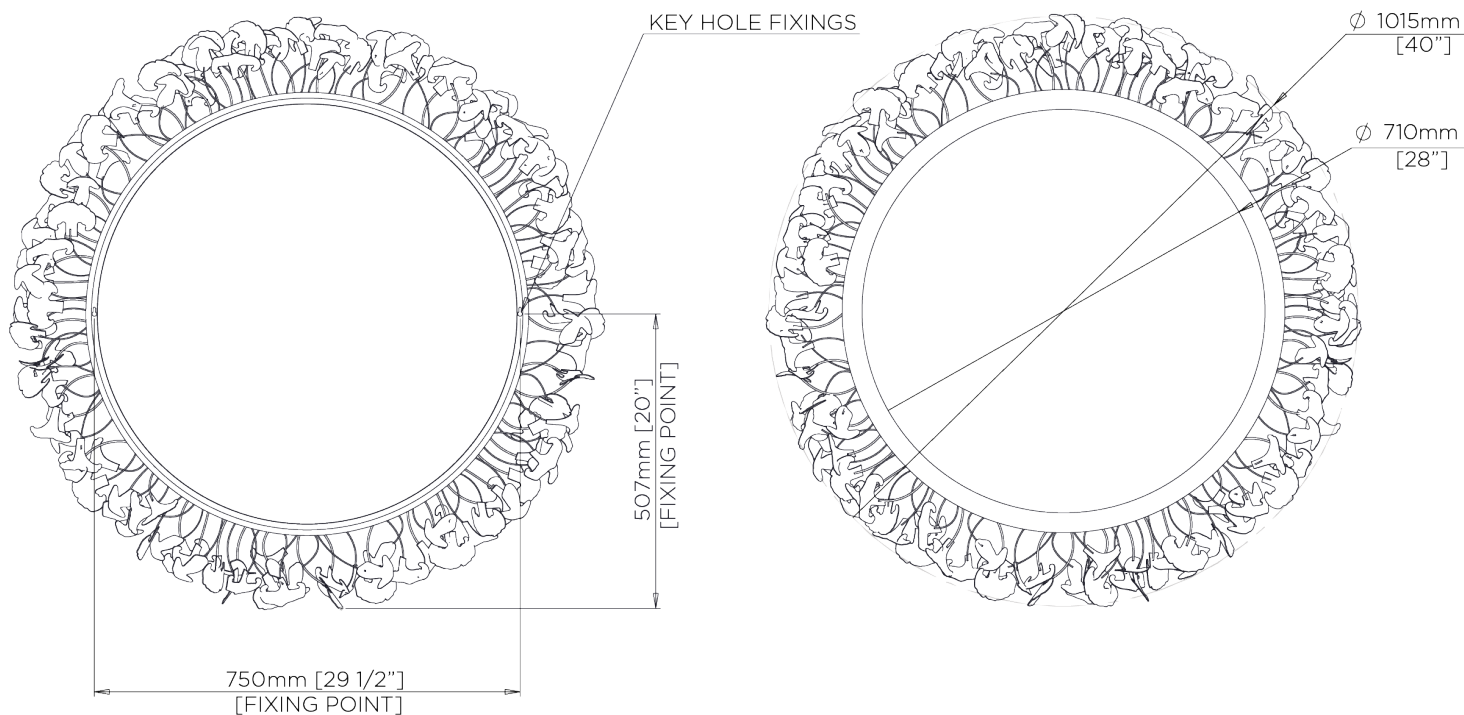

## Mushroom Mirror

WM37 | Mayan Gold

Shown in Mayan Gold

DEPTH  
85mm | 3 1/2"

CONSTRUCTED FROM  
Forged steel with decorative finish

DIAMETER  
1015mm | 40"

WEIGHT  
13.2 kg | 29.04 lbs

FINISHES  
1 Mayan Gold

# Mushroom Mirror

WM37

DEPTH  
85mm | 3 1/2"

DIAMETER  
1015mm | 40"

© Porta Romana 2022

Dimensions and weights are provided as a guide. All Porta Romana Products are made by hand and variations can occur in some products. The products you are buying or marketing are exclusive designs belonging to Porta Romana. Please do not submit design sheets featuring our products to other manufacturing companies nor to other parties who might. Any manufacturer found to be reproducing Porta Romana products will be breaching copyright law and will be actively pursued