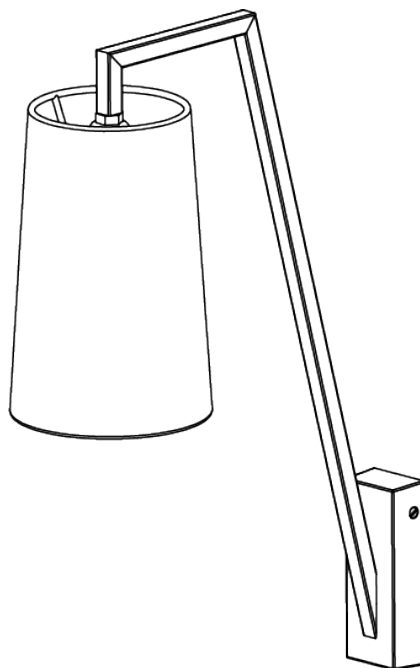

PORTA ROMANA

Monty Wall Light Senior

TWL117SNR | French Brass

French Brass with 5.5" Monty Empire in Putty Silk

HEIGHT
312mm | 12 1/2"

CONSTRUCTED FROM
Forged steel with decorative finish

RECOMMENDED SHADE
5" Willow Empire

WIDTH
43mm | 1 3/4"

WEIGHT
0.8 kg | 1.76 lbs

MAX WATTAGE
25W

WIDTH WITH SHADE
127mm | 5"

PROJECTION
260mm | 10 1/4"

VOLTAGE
120V

FINISHES
1 French Brass

Monty Wall Light Senior

TWL117SNR

HEIGHT
312mm | 12 1/2"

WIDTH
43mm | 1 3/4"

WIDTH WITH SHADE
127mm | 5"

© Porta Romana 2022

Dimensions and weights are provided as a guide. All Porta Romana Products are made by hand and variations can occur in some products. The products you are buying or marketing are exclusive designs belonging to Porta Romana. Please do not submit design sheets featuring our products to other manufacturing companies nor to other parties who might. Any manufacturer found to be reproducing Porta Romana products will be breaching copyright law and will be actively pursued