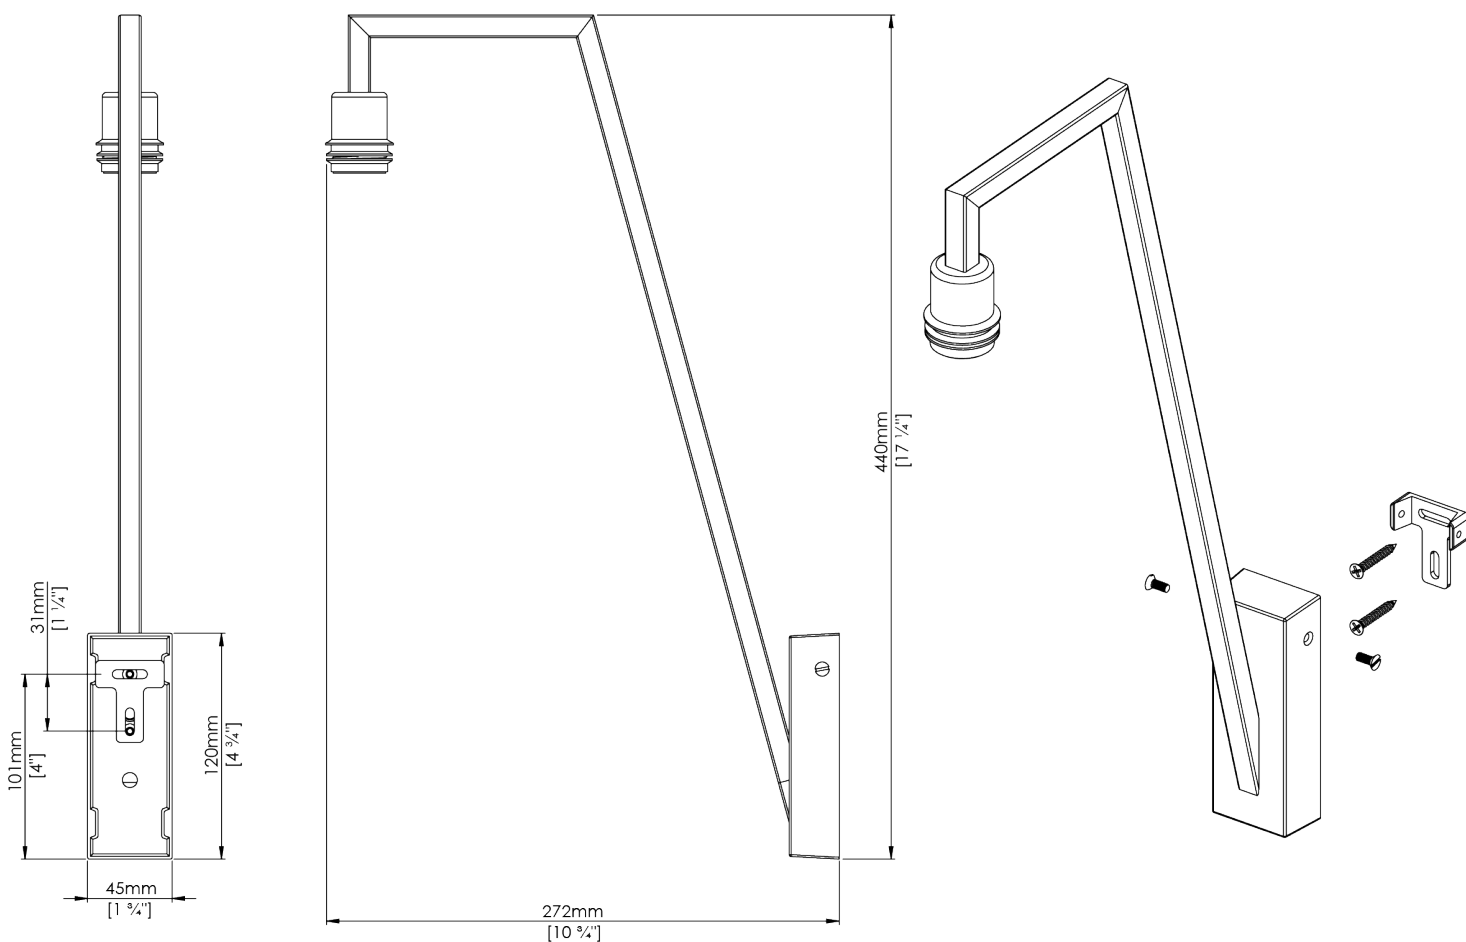

PORTA ROMANA

Monty Wall Light Senior

TWL117SNR | French Brass

French Brass with 5.5" Monty Empire in Putty Silk

HEIGHT
312mm | 12 1/2"

CONSTRUCTED FROM
Forged steel with decorative finish

RECOMMENDED SHADE
5" Willow Empire

WIDTH
43mm | 1 3/4"

WEIGHT
0.8 kg | 1.76 lbs

MAX WATTAGE
25W

WIDTH WITH SHADE
127mm | 5"

PROJECTION
260mm | 10 1/4"

VOLTAGE
120V

FINISHES
1 French Brass

Monty Wall Light Senior

TWL117SNR

HEIGHT
312mm | 12 1/2"

WIDTH
43mm | 1 3/4"

WIDTH WITH SHADE
127mm | 5"

© Porta Romana 2022

Dimensions and weights are provided as a guide. All Porta Romana Products are made by hand and variations can occur in some products. The products you are buying or marketing are exclusive designs belonging to Porta Romana. Please do not submit design sheets featuring our products to other manufacturing companies nor to other parties who might. Any manufacturer found to be reproducing Porta Romana products will be breaching copyright law and will be actively pursued