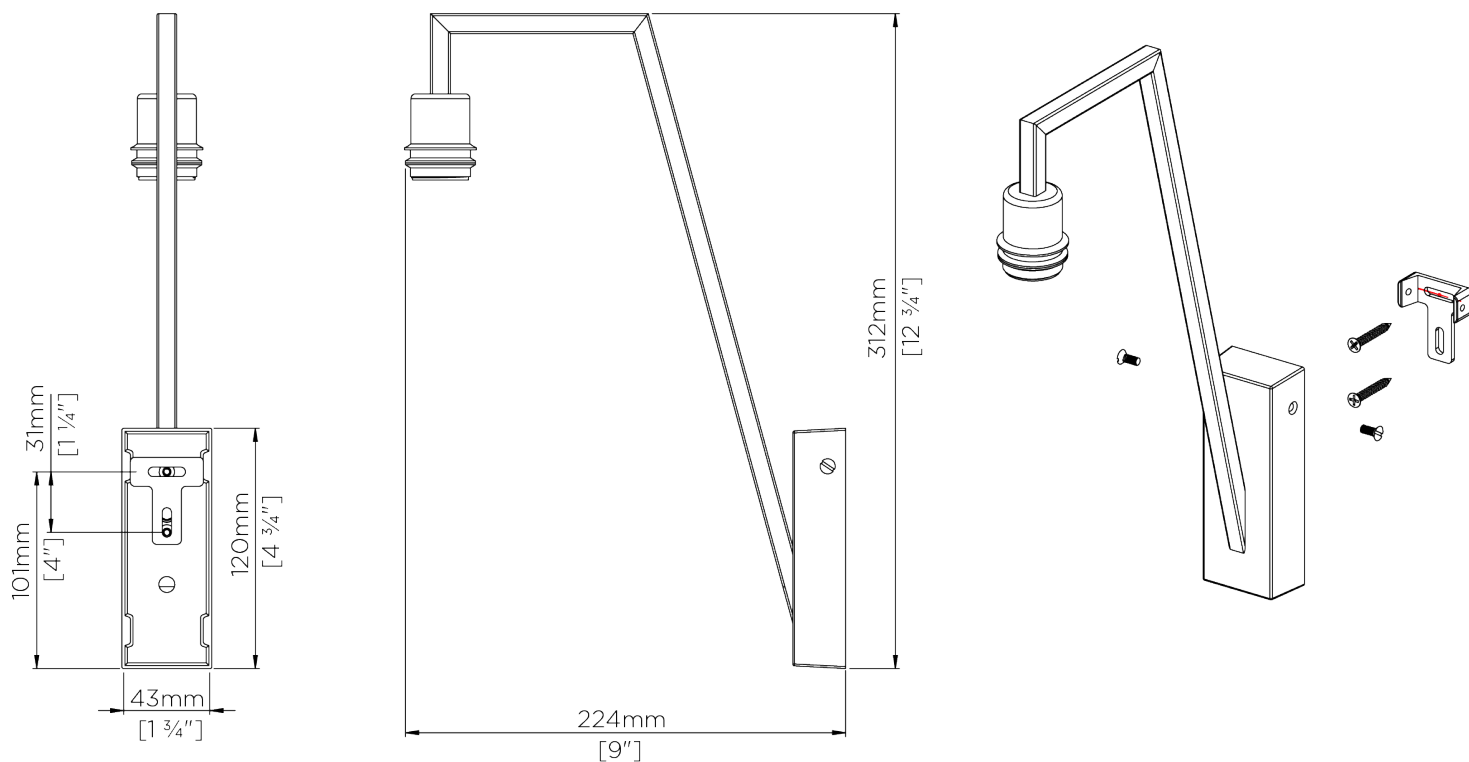

PORTA ROMANA

Monty Wall Light Junior

TWL117JNR | French Brass

French Brass with 5" Monty Empire in Natural Linen

HEIGHT
312mm | 12 1/2"

CONSTRUCTED FROM
Forged steel with decorative finish

RECOMMENDED SHADE
5" Monty Empire

WIDTH
43mm | 1 3/4"

WEIGHT
0.7 kg | 1.54 lbs

MAX WATTAGE
25W

WIDTH WITH SHADE
127mm | 5"

PROJECTION
260mm | 10 1/4"

VOLTAGE
120V

FINISHES
1 French Brass

Monty Wall Light Junior

TWL117JNR

HEIGHT
312mm | 12 1/2"

WIDTH
43mm | 1 3/4"

WIDTH WITH SHADE
127mm | 5"

© Porta Romana 2022

Dimensions and weights are provided as a guide. All Porta Romana Products are made by hand and variations can occur in some products. The products you are buying or marketing are exclusive designs belonging to Porta Romana. Please do not submit design sheets featuring our products to other manufacturing companies nor to other parties who might. Any manufacturer found to be reproducing Porta Romana products will be breaching copyright law and will be actively pursued