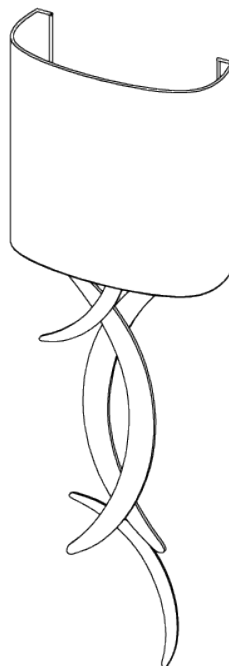

PORTA ROMANA

Miro Wall Light

TWL47 | French Brass

French Brass shown with 12" Open Back Miro in Putty Silk

HEIGHT
750mm | 29 3/4"

CONSTRUCTED FROM
Forged steel with decorative finish

RECOMMENDED SHADE
12" Miro

HEIGHT WITH SHADE
935mm | 37"

WEIGHT
2.7 kg | 5.94 lbs

MAX WATTAGE
25W

WIDTH
220mm | 8 3/4"

PROJECTION
127mm | 5"

LAMP
1 x Torpedo Type B10 Candelabra
Base

WIDTH WITH SHADE
305mm | 12 1/4"

VOLTAGE
120V

FINISHES

- 1 Burnt Silver
- 2 Bright Gold
- 3 French Brass

Miro Wall Light

TWL47

HEIGHT
750mm | 29 3/4"

HEIGHT WITH SHADE
935mm | 37"

WIDTH
220mm | 8 3/4"

WIDTH WITH SHADE
305mm | 12 1/4"