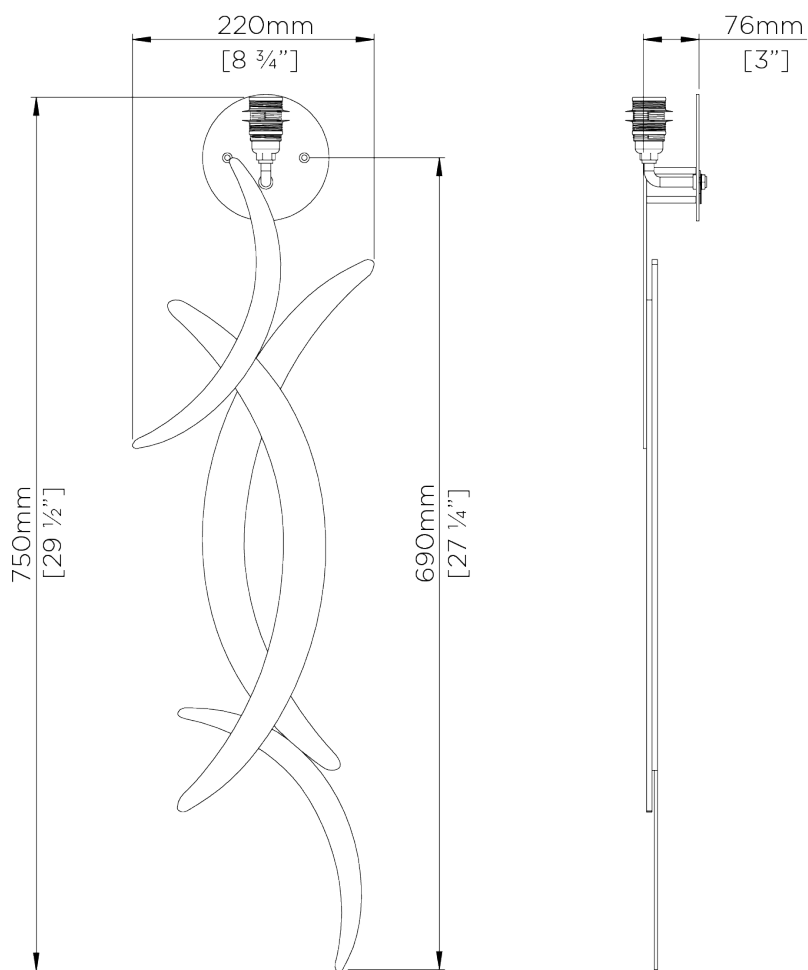

PORTA ROMANA

Miro Wall Light

TWL47 | French Brass

French Brass shown with 12" Open Back Miro in Putty Silk

HEIGHT
750mm | 29 3/4"

CONSTRUCTED FROM
Forged steel with decorative finish

RECOMMENDED SHADE
12" Miro

HEIGHT WITH SHADE
935mm | 37"

WEIGHT
2.7 kg | 5.94 lbs

MAX WATTAGE
25W

WIDTH
220mm | 8 3/4"

PROJECTION
127mm | 5"

LAMP
1 x Torpedo Type B10 Candelabra
Base

WIDTH WITH SHADE
305mm | 12 1/4"

VOLTAGE
120V

FINISHES

- 1 Burnt Silver
- 2 Bright Gold
- 3 French Brass

Miro Wall Light

TWL47

HEIGHT
750mm | 29 3/4"

HEIGHT WITH SHADE
935mm | 37"

WIDTH
220mm | 8 3/4"

WIDTH WITH SHADE
305mm | 12 1/4"