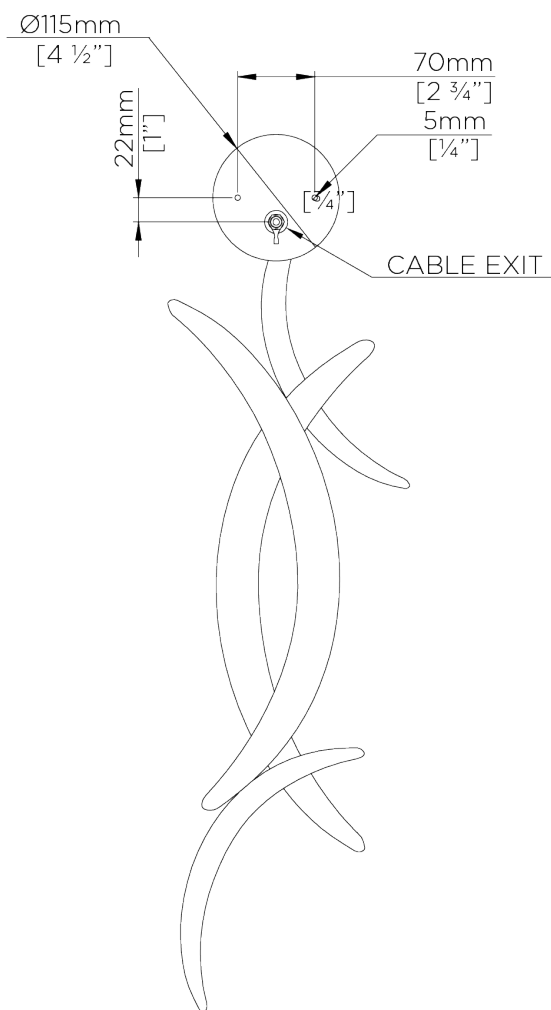

PORTA ROMANA

Miro Wall Light

TWL47 | French Brass

French Brass shown with 12" Open Back Miro in Putty Silk

HEIGHT
750mm | 29 3/4"

CONSTRUCTED FROM
Forged steel with decorative finish

RECOMMENDED SHADE
12" Miro

HEIGHT WITH SHADE
935mm | 37"

WEIGHT
2.7 kg | 5.94 lbs

MAX WATTAGE
25W

WIDTH
220mm | 8 3/4"

PROJECTION
127mm | 5"

LAMP
1 x Torpedo Type B10 Candelabra
Base

WIDTH WITH SHADE
305mm | 12 1/4"

VOLTAGE
120V

FINISHES

- 1 Burnt Silver
- 2 Bright Gold
- 3 French Brass

Miro Wall Light

TWL47

HEIGHT
750mm | 29 3/4"

HEIGHT WITH SHADE
935mm | 37"

WIDTH
220mm | 8 3/4"

WIDTH WITH SHADE
305mm | 12 1/4"