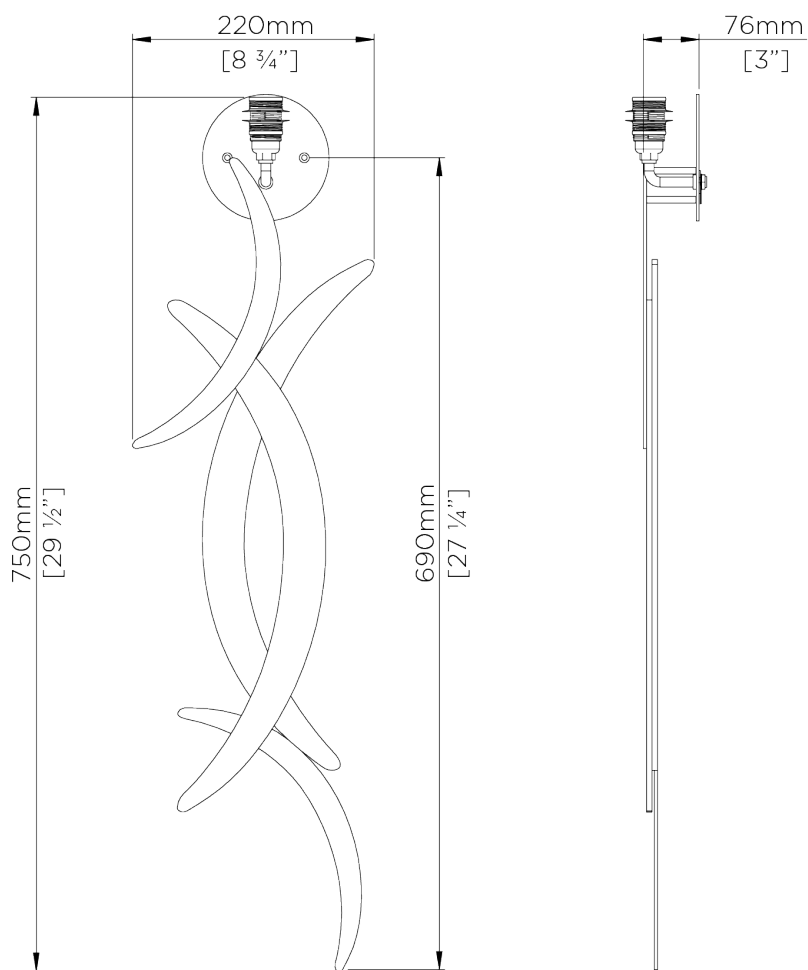

PORTA ROMANA

Miro Wall Light

TWL47 | Burnt Silver

Burnt Silver shown with 12" Open Back Miro in Putty Silk

HEIGHT
750mm | 29 3/4"

CONSTRUCTED FROM
Forged steel with decorative finish

RECOMMENDED SHADE
12" Miro

HEIGHT WITH SHADE
935mm | 37"

WEIGHT
2.7 kg | 5.94 lbs

MAX WATTAGE
25W

WIDTH
220mm | 8 3/4"

PROJECTION
127mm | 5"

LAMP
1 x Torpedo Type B10 Candelabra
Base

WIDTH WITH SHADE
305mm | 12 1/4"

VOLTAGE
120V

FINISHES

- 1 Burnt Silver
- 2 Bright Gold
- 3 French Brass

Miro Wall Light

TWL47

HEIGHT
750mm | 29 3/4"

HEIGHT WITH SHADE
935mm | 37"

WIDTH
220mm | 8 3/4"

WIDTH WITH SHADE
305mm | 12 1/4"

© Porta Romana 2022

Dimensions and weights are provided as a guide. All Porta Romana Products are made by hand and variations can occur in some products. The products you are buying or marketing are exclusive designs belonging to Porta Romana. Please do not submit design sheets featuring our products to other manufacturing companies nor to other parties who might. Any manufacturer found to be reproducing Porta Romana products will be breaching copyright law and will be actively pursued