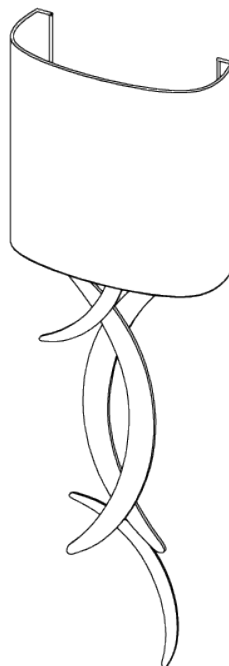

PORTA ROMANA

Miro Wall Light

TWL47 | Burnt Silver

Burnt Silver shown with 12" Open Back Miro in Putty Silk

HEIGHT
750mm | 29 3/4"

CONSTRUCTED FROM
Forged steel with decorative finish

RECOMMENDED SHADE
12" Miro

HEIGHT WITH SHADE
935mm | 37"

WEIGHT
2.7 kg | 5.94 lbs

MAX WATTAGE
25W

WIDTH
220mm | 8 3/4"

PROJECTION
127mm | 5"

LAMP
1 x Torpedo Type B10 Candelabra
Base

WIDTH WITH SHADE
305mm | 12 1/4"

VOLTAGE
120V

FINISHES

- 1 Burnt Silver
- 2 Bright Gold
- 3 French Brass

Miro Wall Light

TWL47

HEIGHT
750mm | 29 3/4"

HEIGHT WITH SHADE
935mm | 37"

WIDTH
220mm | 8 3/4"

WIDTH WITH SHADE
305mm | 12 1/4"