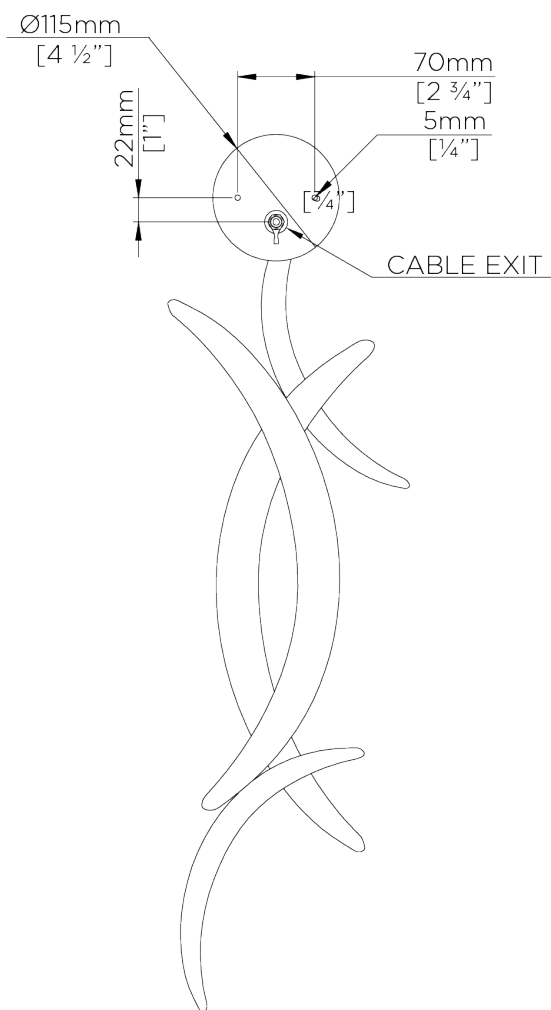

PORTA ROMANA

Miro Wall Light

TWL47 | Burnt Silver

Burnt Silver shown with 12" Open Back Miro in Putty Silk

HEIGHT
750mm | 29 3/4"

CONSTRUCTED FROM
Forged steel with decorative finish

RECOMMENDED SHADE
12" Miro

HEIGHT WITH SHADE
935mm | 37"

WEIGHT
2.7 kg | 5.94 lbs

MAX WATTAGE
25W

WIDTH
220mm | 8 3/4"

PROJECTION
127mm | 5"

LAMP
1 x Torpedo Type B10 Candelabra
Base

WIDTH WITH SHADE
305mm | 12 1/4"

VOLTAGE
120V

FINISHES

- 1 Burnt Silver
- 2 Bright Gold
- 3 French Brass

Miro Wall Light

TWL47

HEIGHT
750mm | 29 3/4"

HEIGHT WITH SHADE
935mm | 37"

WIDTH
220mm | 8 3/4"

WIDTH WITH SHADE
305mm | 12 1/4"