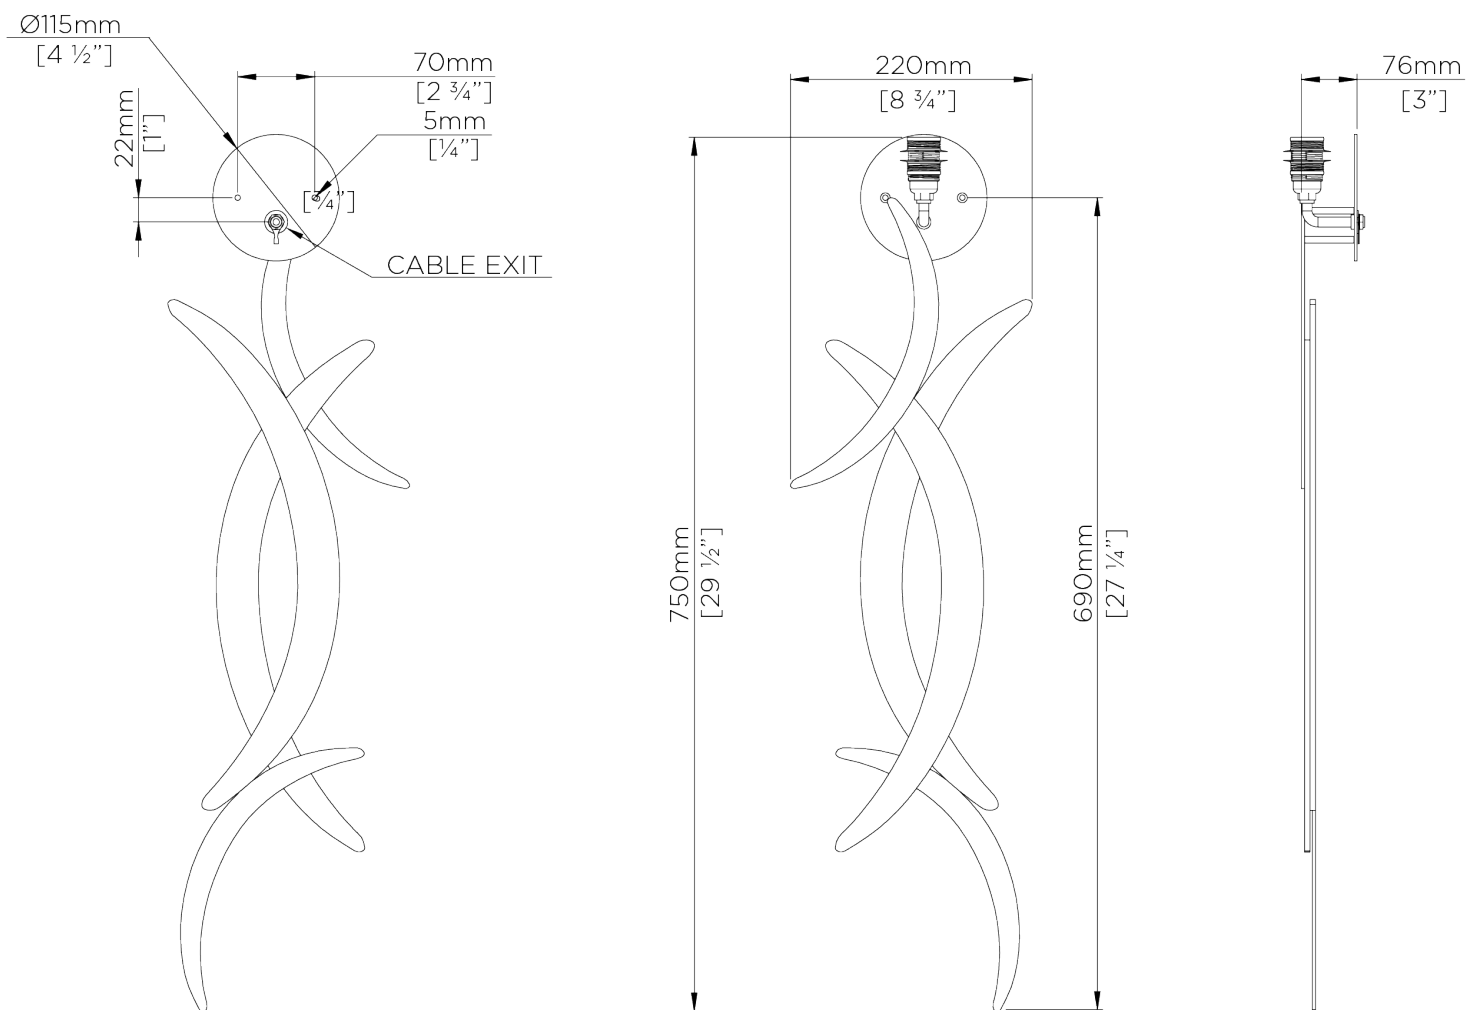

PORTA ROMANA

Miro Wall Light

TWL47 | Bright Gold

Bright Gold shown with 12" Open Back Miro in Putty Silk

HEIGHT
750mm | 29 3/4"

CONSTRUCTED FROM
Forged steel with decorative finish

RECOMMENDED SHADE
12" Miro

HEIGHT WITH SHADE
935mm | 37"

WEIGHT
2.7 kg | 5.94 lbs

MAX WATTAGE
25W

WIDTH
220mm | 8 3/4"

PROJECTION
127mm | 5"

LAMP
1 x Torpedo Type B10 Candelabra
Base

WIDTH WITH SHADE
305mm | 12 1/4"

VOLTAGE
120V

FINISHES

- 1 Burnt Silver
- 2 Bright Gold
- 3 French Brass

Miro Wall Light

TWL47

HEIGHT
750mm | 29 3/4"

HEIGHT WITH SHADE
935mm | 37"

WIDTH
220mm | 8 3/4"

WIDTH WITH SHADE
305mm | 12 1/4"