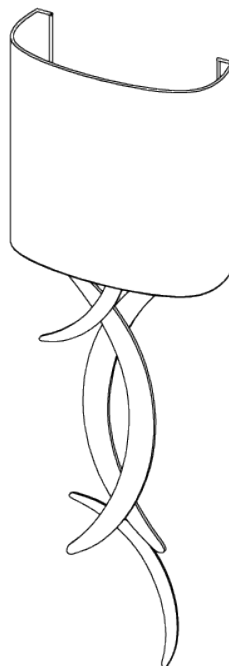

PORTA ROMANA

Miro Wall Light

TWL47 | Bright Gold

Bright Gold shown with 12" Open Back Miro in Putty Silk

HEIGHT
750mm | 29 3/4"

CONSTRUCTED FROM
Forged steel with decorative finish

RECOMMENDED SHADE
12" Miro

HEIGHT WITH SHADE
935mm | 37"

WEIGHT
2.7 kg | 5.94 lbs

MAX WATTAGE
25W

WIDTH
220mm | 8 3/4"

PROJECTION
127mm | 5"

LAMP
1 x Torpedo Type B10 Candelabra
Base

WIDTH WITH SHADE
305mm | 12 1/4"

VOLTAGE
120V

FINISHES

- 1 Burnt Silver
- 2 Bright Gold
- 3 French Brass

Miro Wall Light

TWL47

HEIGHT
750mm | 29 3/4"

HEIGHT WITH SHADE
935mm | 37"

WIDTH
220mm | 8 3/4"

WIDTH WITH SHADE
305mm | 12 1/4"