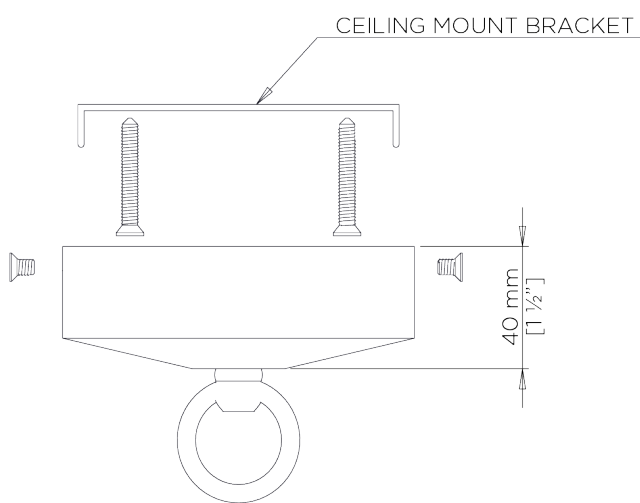

PORTA ROMANA

Miro Pumpkin Chandelier

MCL33 | French Brass

French Brass shown with 7" Miro Cylinder in Putty Silk

WIDTH
490mm | 19 1/4"

CONSTRUCTED FROM
Forged steel with decorative finish

RECOMMENDED SHADE
7" Miro Cylinder

MINIMUM DROP
1080mm | 42 3/4"

WEIGHT
10.3 kg | 22.66 lbs

MAX WATTAGE
25W

MAXIMUM DROP
2065mm | 81 1/2"

LAMP
3 x T-4 G-9 Lamp

DROPS AVAILABLE
2065mm / Custom

VOLTAGE
120V

FINISHES

- 1 Burnt Silver
- 2 Bright Gold
- 3 Bronzed
- 4 French Brass

Miro Pumpkin Chandelier

MCL33

WIDTH
490mm | 19 1/4"

MINIMUM DROP
1080mm | 42 3/4"

MAXIMUM DROP
2065mm | 81 1/2"

DROPS AVAILABLE
2065mm / Custom

CEILING ROSE DETAIL