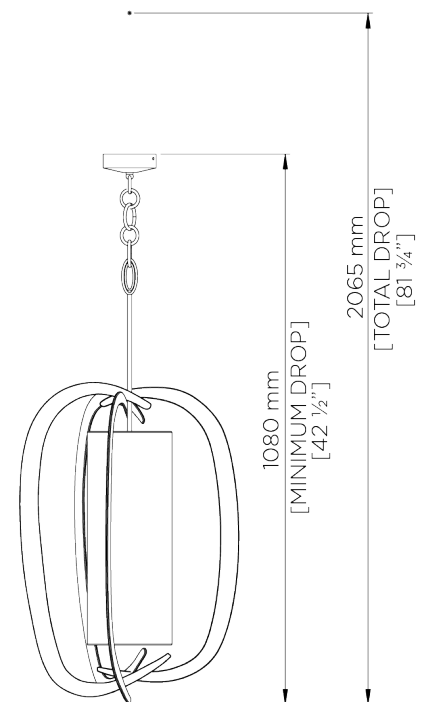

PORTA ROMANA

Miro Pumpkin Chandelier

MCL33 | French Brass

French Brass shown with 7" Miro Cylinder in Putty Silk

WIDTH
490mm | 19 1/4"

CONSTRUCTED FROM
Forged steel with decorative finish

RECOMMENDED SHADE
7" Miro Cylinder

MINIMUM DROP
1080mm | 42 3/4"

WEIGHT
10.3 kg | 22.66 lbs

MAX WATTAGE
25W

MAXIMUM DROP
2065mm | 81 1/2"

LAMP
3 x T-4 G-9 Lamp

DROPS AVAILABLE
2065mm / Custom

VOLTAGE
120V

FINISHES

- 1 Burnt Silver
- 2 Bright Gold
- 3 Bronzed
- 4 French Brass

Miro Pumpkin Chandelier

MCL33

WIDTH
490mm | 19 1/4"

MINIMUM DROP
1080mm | 42 3/4"

MAXIMUM DROP
2065mm | 81 1/2"

DROPS AVAILABLE
2065mm / Custom

CEILING ROSE DETAIL

© Porta Romana 2022

Dimensions and weights are provided as a guide. All Porta Romana Products are made by hand and variations can occur in some products. The products you are buying or marketing are exclusive designs belonging to Porta Romana. Please do not submit design sheets featuring our products to other manufacturing companies nor to other parties who might. Any manufacturer found to be reproducing Porta Romana products will be breaching copyright law and will be actively pursued