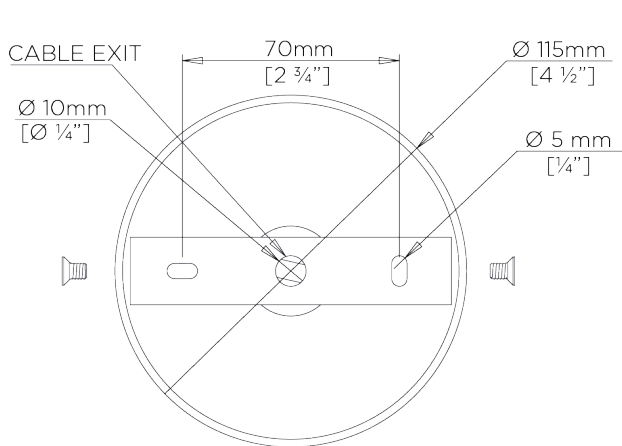

PORTA ROMANA

Miro Pumpkin Chandelier

MCL33 | French Brass

French Brass shown with 7" Miro Cylinder in Putty Silk

WIDTH
490mm | 19 1/4"

CONSTRUCTED FROM
Forged steel with decorative finish

RECOMMENDED SHADE
7" Miro Cylinder

MINIMUM DROP
1080mm | 42 3/4"

WEIGHT
10.3 kg | 22.66 lbs

MAX WATTAGE
25W

MAXIMUM DROP
2065mm | 81 1/2"

LAMP
3 x T-4 G-9 Lamp

DROPS AVAILABLE
2065mm / Custom

VOLTAGE
120V

FINISHES

- 1 Burnt Silver
- 2 Bright Gold
- 3 Bronzed
- 4 French Brass

Miro Pumpkin Chandelier

MCL33

WIDTH
490mm | 19 1/4"

MINIMUM DROP
1080mm | 42 3/4"

MAXIMUM DROP
2065mm | 81 1/2"

DROPS AVAILABLE
2065mm / Custom

CEILING ROSE DETAIL