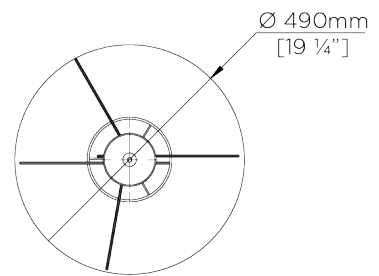

PORTA ROMANA

Miro Pumpkin Chandelier

MCL33 | French Brass

French Brass shown with 7" Miro Cylinder in Putty Silk

WIDTH
490mm | 19 1/4"

CONSTRUCTED FROM
Forged steel with decorative finish

RECOMMENDED SHADE
7" Miro Cylinder

MINIMUM DROP
1080mm | 42 3/4"

WEIGHT
10.3 kg | 22.66 lbs

MAX WATTAGE
25W

MAXIMUM DROP
2065mm | 81 1/2"

LAMP
3 x T-4 G-9 Lamp

DROPS AVAILABLE
2065mm / Custom

VOLTAGE
120V

FINISHES

- 1 Burnt Silver
- 2 Bright Gold
- 3 Bronzed
- 4 French Brass

Miro Pumpkin Chandelier

MCL33

WIDTH
490mm | 19 1/4"

MINIMUM DROP
1080mm | 42 3/4"

MAXIMUM DROP
2065mm | 81 1/2"

DROPS AVAILABLE
2065mm / Custom

CEILING ROSE DETAIL