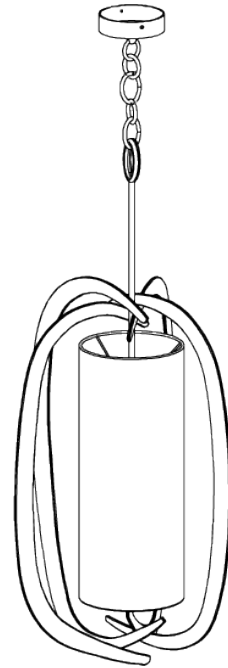

PORTA ROMANA

Miro Pumpkin Chandelier

MCL33 | French Brass

French Brass shown with 7" Miro Cylinder in Putty Silk

WIDTH
490mm | 19 1/4"

CONSTRUCTED FROM
Forged steel with decorative finish

RECOMMENDED SHADE
7" Miro Cylinder

MINIMUM DROP
1080mm | 42 3/4"

WEIGHT
10.3 kg | 22.66 lbs

MAX WATTAGE
25W

MAXIMUM DROP
2065mm | 81 1/2"

LAMP
3 x T-4 G-9 Lamp

DROPS AVAILABLE
2065mm / Custom

VOLTAGE
120V

FINISHES

- 1 Burnt Silver
- 2 Bright Gold
- 3 Bronzed
- 4 French Brass

Miro Pumpkin Chandelier

MCL33

WIDTH
490mm | 19 1/4"

MINIMUM DROP
1080mm | 42 3/4"

MAXIMUM DROP
2065mm | 81 1/2"

DROPS AVAILABLE
2065mm / Custom

CEILING ROSE DETAIL