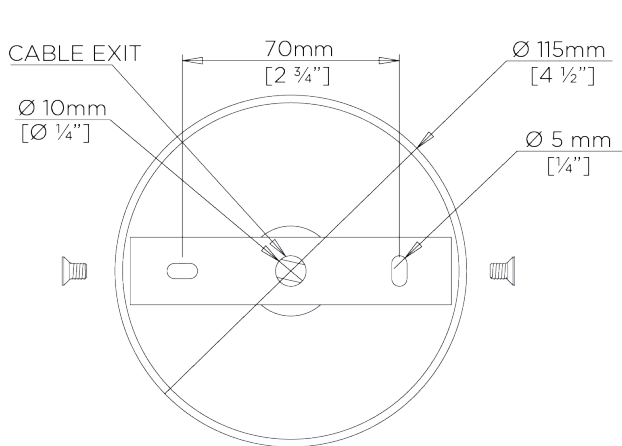

PORTA ROMANA

Miro Pumpkin Chandelier

MCL33 | Burnt Silver

Burnt Silver with 7" Miro Cylinder in Putty Silk

WIDTH
490mm | 19 1/4"

CONSTRUCTED FROM
Forged steel with decorative finish

RECOMMENDED SHADE
7" Miro Cylinder

MINIMUM DROP
1080mm | 42 3/4"

WEIGHT
10.3 kg | 22.66 lbs

MAX WATTAGE
25W

MAXIMUM DROP
2065mm | 81 1/2"

LAMP
3 x T-4 G-9 Lamp

DROPS AVAILABLE
2065mm / Custom

VOLTAGE
120V

FINISHES

- 1 Burnt Silver
- 2 Bright Gold
- 3 Bronzed
- 4 French Brass

Miro Pumpkin Chandelier

MCL33

WIDTH
490mm | 19 1/4"

MINIMUM DROP
1080mm | 42 3/4"

MAXIMUM DROP
2065mm | 81 1/2"

DROPS AVAILABLE
2065mm / Custom

CEILING ROSE DETAIL