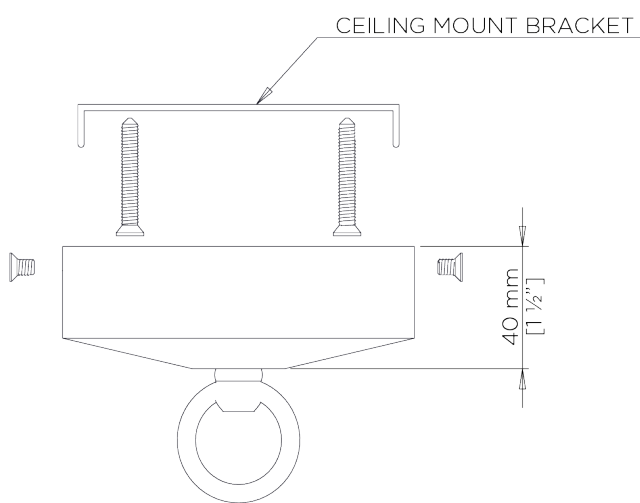

PORTA ROMANA

Miro Pumpkin Chandelier

MCL33 | Burnt Silver

Burnt Silver with 7" Miro Cylinder in Putty Silk

WIDTH
490mm | 19 1/4"

CONSTRUCTED FROM
Forged steel with decorative finish

RECOMMENDED SHADE
7" Miro Cylinder

MINIMUM DROP
1080mm | 42 3/4"

WEIGHT
10.3 kg | 22.66 lbs

MAX WATTAGE
25W

MAXIMUM DROP
2065mm | 81 1/2"

LAMP
3 x T-4 G-9 Lamp

DROPS AVAILABLE
2065mm / Custom

VOLTAGE
120V

FINISHES

- 1 Burnt Silver
- 2 Bright Gold
- 3 Bronzed
- 4 French Brass

Miro Pumpkin Chandelier

MCL33

WIDTH
490mm | 19 1/4"

MINIMUM DROP
1080mm | 42 3/4"

MAXIMUM DROP
2065mm | 81 1/2"

DROPS AVAILABLE
2065mm / Custom

CEILING ROSE DETAIL