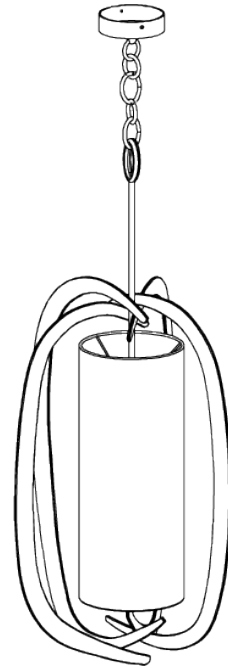

PORTA ROMANA

Miro Pumpkin Chandelier

MCL33 | Burnt Silver

Burnt Silver with 7" Miro Cylinder in Putty Silk

WIDTH
490mm | 19 1/4"

CONSTRUCTED FROM
Forged steel with decorative finish

RECOMMENDED SHADE
7" Miro Cylinder

MINIMUM DROP
1080mm | 42 3/4"

WEIGHT
10.3 kg | 22.66 lbs

MAX WATTAGE
25W

MAXIMUM DROP
2065mm | 81 1/2"

LAMP
3 x T-4 G-9 Lamp

DROPS AVAILABLE
2065mm / Custom

VOLTAGE
120V

FINISHES

- 1 Burnt Silver
- 2 Bright Gold
- 3 Bronzed
- 4 French Brass

Miro Pumpkin Chandelier

MCL33

WIDTH
490mm | 19 1/4"

MINIMUM DROP
1080mm | 42 3/4"

MAXIMUM DROP
2065mm | 81 1/2"

DROPS AVAILABLE
2065mm / Custom

CEILING ROSE DETAIL