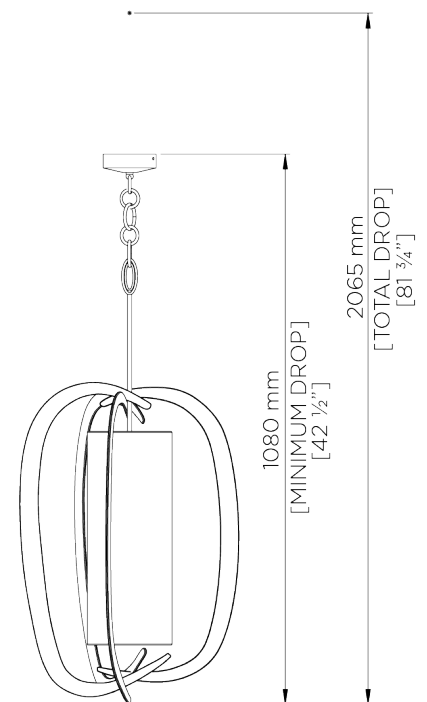

PORTA ROMANA

Miro Pumpkin Chandelier

MCL33 | Burnt Silver

Burnt Silver with 7" Miro Cylinder in Putty Silk

WIDTH
490mm | 19 1/4"

CONSTRUCTED FROM
Forged steel with decorative finish

RECOMMENDED SHADE
7" Miro Cylinder

MINIMUM DROP
1080mm | 42 3/4"

WEIGHT
10.3 kg | 22.66 lbs

MAX WATTAGE
25W

MAXIMUM DROP
2065mm | 81 1/2"

LAMP
3 x T-4 G-9 Lamp

DROPS AVAILABLE
2065mm / Custom

VOLTAGE
120V

FINISHES

- 1 Burnt Silver
- 2 Bright Gold
- 3 Bronzed
- 4 French Brass

Miro Pumpkin Chandelier

MCL33

WIDTH
490mm | 19 1/4"

MINIMUM DROP
1080mm | 42 3/4"

MAXIMUM DROP
2065mm | 81 1/2"

DROPS AVAILABLE
2065mm / Custom

CEILING ROSE DETAIL

© Porta Romana 2022

Dimensions and weights are provided as a guide. All Porta Romana Products are made by hand and variations can occur in some products. The products you are buying or marketing are exclusive designs belonging to Porta Romana. Please do not submit design sheets featuring our products to other manufacturing companies nor to other parties who might. Any manufacturer found to be reproducing Porta Romana products will be breaching copyright law and will be actively pursued