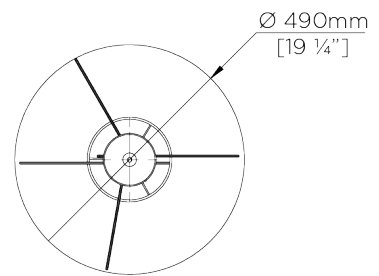

MINIMUM DROP
1080mm | 42 3/4"

WEIGHT
10.3 kg | 22.66 lbs

MAX WATTAGE
25W

MAXIMUM DROP
2065mm | 81 1/2"

LAMP
3 x T-4 G-9 Lamp

DROPS AVAILABLE
2065mm / Custom

VOLTAGE
120V

FINISHES

- 1 Burnt Silver
- 2 Bright Gold
- 3 Bronzed
- 4 French Brass

Miro Pumpkin Chandelier

MCL33

WIDTH
490mm | 19 1/4"

MINIMUM DROP
1080mm | 42 3/4"

MAXIMUM DROP
2065mm | 81 1/2"

DROPS AVAILABLE
2065mm / Custom

CEILING ROSE DETAIL