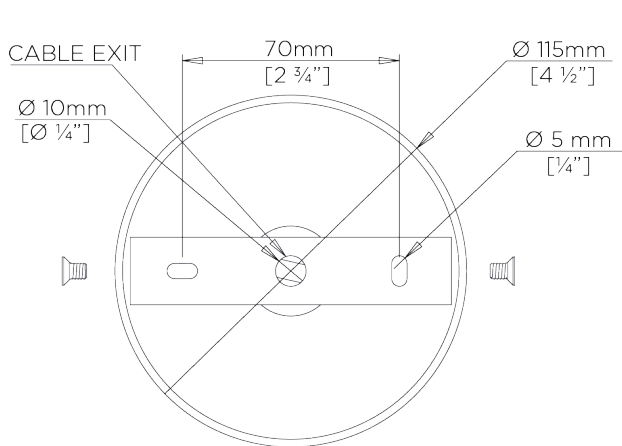

MINIMUM DROP
1080mm | 42 3/4"

WEIGHT
10.3 kg | 22.66 lbs

MAX WATTAGE
25W

MAXIMUM DROP
2065mm | 81 1/2"

LAMP
3 x T-4 G-9 Lamp

DROPS AVAILABLE
2065mm / Custom

VOLTAGE
120V

FINISHES

- 1 Burnt Silver
- 2 Bright Gold
- 3 Bronzed
- 4 French Brass

Miro Pumpkin Chandelier

MCL33

WIDTH
490mm | 19 1/4"

MINIMUM DROP
1080mm | 42 3/4"

MAXIMUM DROP
2065mm | 81 1/2"

DROPS AVAILABLE
2065mm / Custom

CEILING ROSE DETAIL