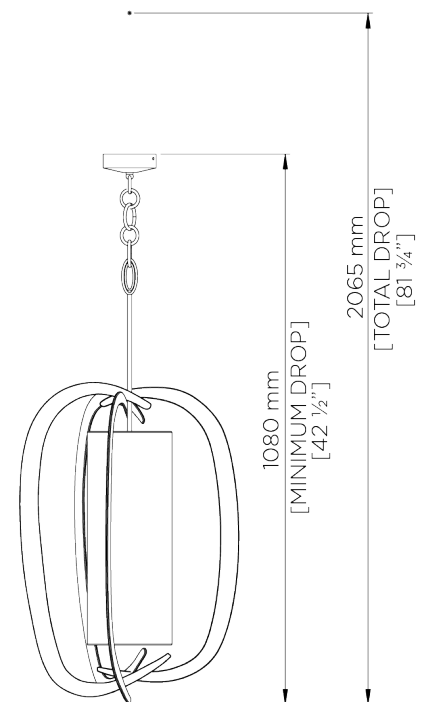

PORTA ROMANA

Miro Pumpkin Chandelier

MCL33 | Bronzed

Bronzed with 7" Miro Cylinder in Putty Silk

WIDTH
490mm | 19 1/4"

CONSTRUCTED FROM
Forged steel with decorative finish

RECOMMENDED SHADE
7" Miro Cylinder

MINIMUM DROP
1080mm | 42 3/4"

WEIGHT
10.3 kg | 22.66 lbs

MAX WATTAGE
25W

MAXIMUM DROP
2065mm | 81 1/2"

LAMP
3 x T-4 G-9 Lamp

DROPS AVAILABLE
2065mm / Custom

VOLTAGE
120V

FINISHES

- 1 Burnt Silver
- 2 Bright Gold
- 3 Bronzed
- 4 French Brass

Miro Pumpkin Chandelier

MCL33

WIDTH
490mm | 19 1/4"

MINIMUM DROP
1080mm | 42 3/4"

MAXIMUM DROP
2065mm | 81 1/2"

DROPS AVAILABLE
2065mm / Custom

CEILING ROSE DETAIL

© Porta Romana 2022

Dimensions and weights are provided as a guide. All Porta Romana Products are made by hand and variations can occur in some products. The products you are buying or marketing are exclusive designs belonging to Porta Romana. Please do not submit design sheets featuring our products to other manufacturing companies nor to other parties who might. Any manufacturer found to be reproducing Porta Romana products will be breaching copyright law and will be actively pursued