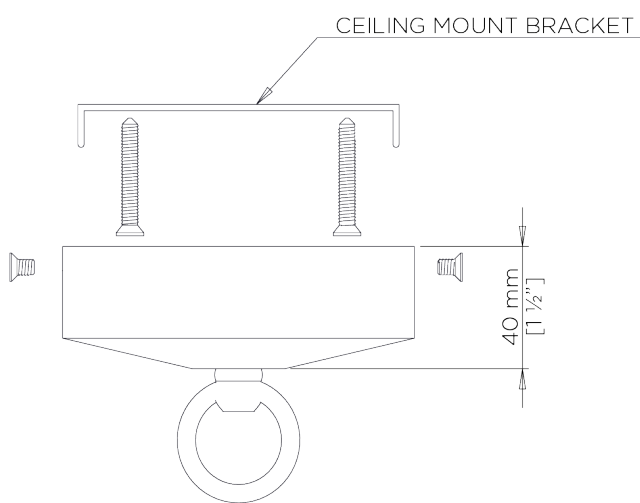

PORTA ROMANA

Miro Pumpkin Chandelier

MCL33 | Bronzed

Bronzed with 7" Miro Cylinder in Putty Silk

WIDTH
490mm | 19 1/4"

CONSTRUCTED FROM
Forged steel with decorative finish

RECOMMENDED SHADE
7" Miro Cylinder

MINIMUM DROP
1080mm | 42 3/4"

WEIGHT
10.3 kg | 22.66 lbs

MAX WATTAGE
25W

MAXIMUM DROP
2065mm | 81 1/2"

LAMP
3 x T-4 G-9 Lamp

DROPS AVAILABLE
2065mm / Custom

VOLTAGE
120V

FINISHES

- 1 Burnt Silver
- 2 Bright Gold
- 3 Bronzed
- 4 French Brass

Miro Pumpkin Chandelier

MCL33

WIDTH
490mm | 19 1/4"

MINIMUM DROP
1080mm | 42 3/4"

MAXIMUM DROP
2065mm | 81 1/2"

DROPS AVAILABLE
2065mm / Custom

CEILING ROSE DETAIL