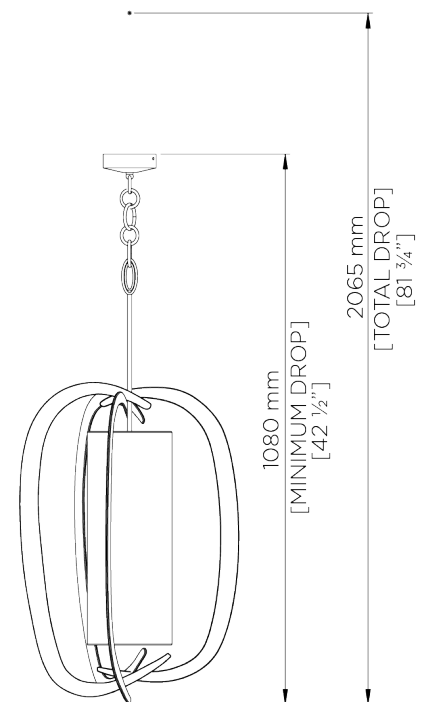

PORTA ROMANA

Miro Pumpkin Chandelier

MCL33 | Bright Gold

Bright Gold shown with 7" Miro Cylinder in Putty Silk

WIDTH
490mm | 19 1/4"

CONSTRUCTED FROM
Forged steel with decorative finish

RECOMMENDED SHADE
7" Miro Cylinder

MINIMUM DROP
1080mm | 42 3/4"

WEIGHT
10.3 kg | 22.66 lbs

MAX WATTAGE
25W

MAXIMUM DROP
2065mm | 81 1/2"

LAMP
3 x T-4 G-9 Lamp

DROPS AVAILABLE
2065mm / Custom

VOLTAGE
120V

FINISHES

- 1 Burnt Silver
- 2 Bright Gold
- 3 Bronzed
- 4 French Brass

Miro Pumpkin Chandelier

MCL33

WIDTH
490mm | 19 1/4"

MINIMUM DROP
1080mm | 42 3/4"

MAXIMUM DROP
2065mm | 81 1/2"

DROPS AVAILABLE
2065mm / Custom

CEILING ROSE DETAIL

© Porta Romana 2022

Dimensions and weights are provided as a guide. All Porta Romana Products are made by hand and variations can occur in some products. The products you are buying or marketing are exclusive designs belonging to Porta Romana. Please do not submit design sheets featuring our products to other manufacturing companies nor to other parties who might. Any manufacturer found to be reproducing Porta Romana products will be breaching copyright law and will be actively pursued