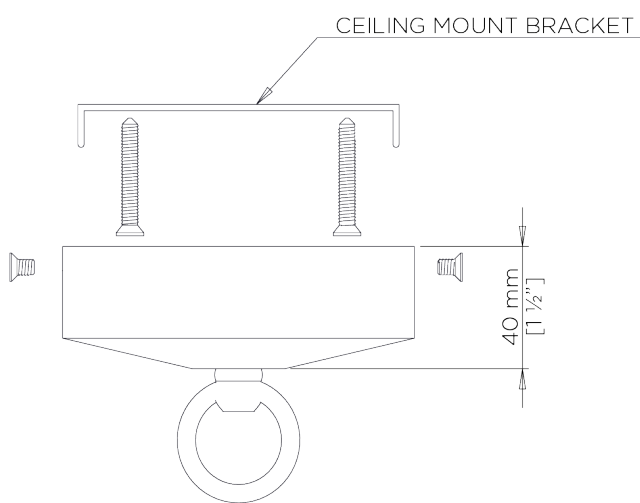

PORTA ROMANA

Miro Pumpkin Chandelier

MCL33 | Bright Gold

Bright Gold shown with 7" Miro Cylinder in Putty Silk

WIDTH
490mm | 19 1/4"

CONSTRUCTED FROM
Forged steel with decorative finish

RECOMMENDED SHADE
7" Miro Cylinder

MINIMUM DROP
1080mm | 42 3/4"

WEIGHT
10.3 kg | 22.66 lbs

MAX WATTAGE
25W

MAXIMUM DROP
2065mm | 81 1/2"

LAMP
3 x T-4 G-9 Lamp

DROPS AVAILABLE
2065mm / Custom

VOLTAGE
120V

FINISHES

- 1 Burnt Silver
- 2 Bright Gold
- 3 Bronzed
- 4 French Brass

Miro Pumpkin Chandelier

MCL33

WIDTH
490mm | 19 1/4"

MINIMUM DROP
1080mm | 42 3/4"

MAXIMUM DROP
2065mm | 81 1/2"

DROPS AVAILABLE
2065mm / Custom

CEILING ROSE DETAIL