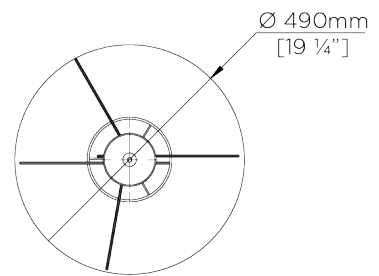

PORTA ROMANA

Miro Pumpkin Chandelier

MCL33 | Bright Gold

Bright Gold shown with 7" Miro Cylinder in Putty Silk

WIDTH
490mm | 19 1/4"

CONSTRUCTED FROM
Forged steel with decorative finish

RECOMMENDED SHADE
7" Miro Cylinder

MINIMUM DROP
1080mm | 42 3/4"

WEIGHT
10.3 kg | 22.66 lbs

MAX WATTAGE
25W

MAXIMUM DROP
2065mm | 81 1/2"

LAMP
3 x T-4 G-9 Lamp

DROPS AVAILABLE
2065mm / Custom

VOLTAGE
120V

FINISHES

- 1 Burnt Silver
- 2 Bright Gold
- 3 Bronzed
- 4 French Brass

Miro Pumpkin Chandelier

MCL33

WIDTH
490mm | 19 1/4"

MINIMUM DROP
1080mm | 42 3/4"

MAXIMUM DROP
2065mm | 81 1/2"

DROPS AVAILABLE
2065mm / Custom

CEILING ROSE DETAIL