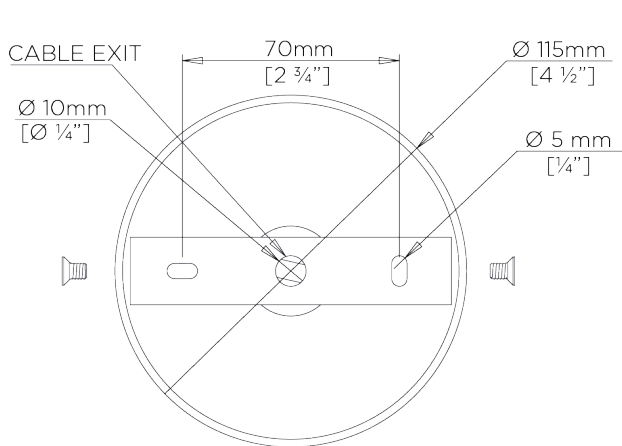

PORTA ROMANA

Miro Pumpkin Chandelier

MCL33 | Bright Gold

Bright Gold shown with 7" Miro Cylinder in Putty Silk

WIDTH
490mm | 19 1/4"

CONSTRUCTED FROM
Forged steel with decorative finish

RECOMMENDED SHADE
7" Miro Cylinder

MINIMUM DROP
1080mm | 42 3/4"

WEIGHT
10.3 kg | 22.66 lbs

MAX WATTAGE
25W

MAXIMUM DROP
2065mm | 81 1/2"

LAMP
3 x T-4 G-9 Lamp

DROPS AVAILABLE
2065mm / Custom

VOLTAGE
120V

FINISHES

- 1 Burnt Silver
- 2 Bright Gold
- 3 Bronzed
- 4 French Brass

Miro Pumpkin Chandelier

MCL33

WIDTH
490mm | 19 1/4"

MINIMUM DROP
1080mm | 42 3/4"

MAXIMUM DROP
2065mm | 81 1/2"

DROPS AVAILABLE
2065mm / Custom

CEILING ROSE DETAIL